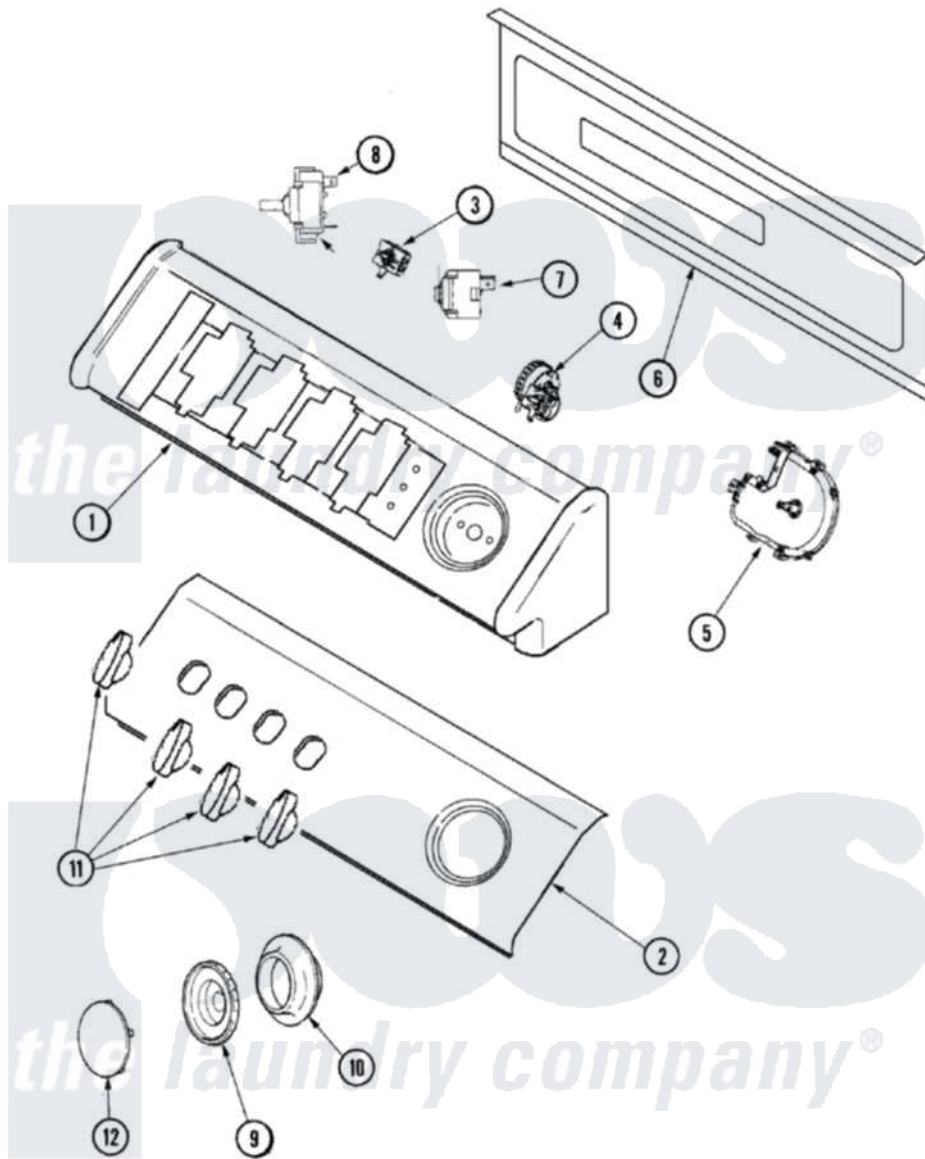

Maytag SAV505DAWW 02 - CONTROL PANEL

Maytag Residential Maytag SAV505DAWW Washer Parts Parts Diagram 02 - CONTROL PANEL
 Click on the part number to view part

Item	Original Part Number	Replaced By	Status	Part Description
1	27001110		Not Available	CONSOLE (WHT)
"	40014401			Board, Atc Control
2	27001073			Facia
"	27001050			Facia Ground Wire Assembly
3	27001074			Temperature Switch - 6 Pos
4	27001047			Switch, Pressure
5	33001855	33002917		Screw, No.10-16
"	27001060			Timer
6	27001051			Back Panel, Hood/Console
7	22001794			Switch, Rotary
8	22002578			Switch, Speed
9	22002996	22003952		Knob, Timer
10	22002995		Not Available	SKIRT, TIMER KNOB (WHT)
"	22002997			Pin, Locking
11	22003913	22001663		Knob, Selector Switch
12	22001664			Timer Knob Insert/Cap