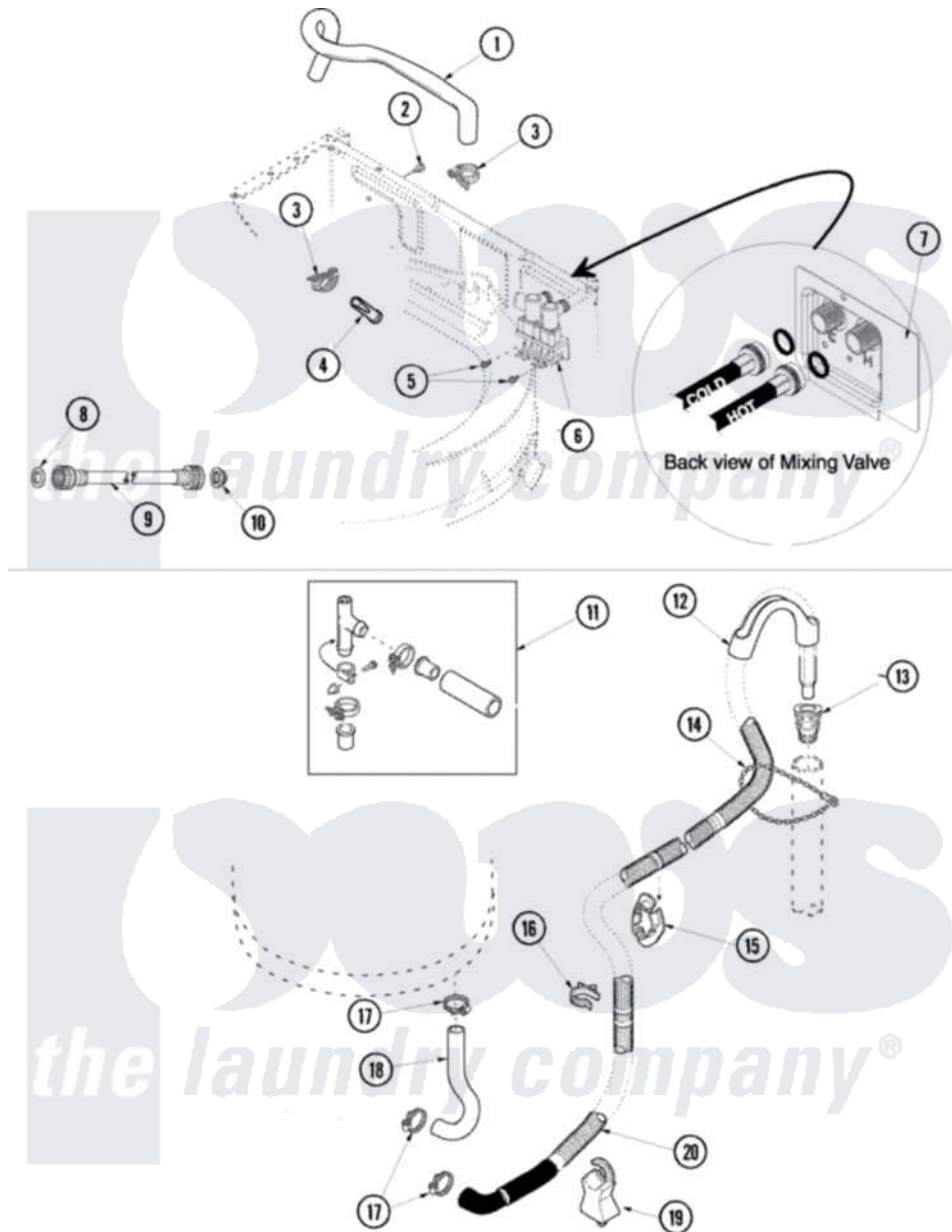

Maytag SAV505DAWW 03 - MIXING VALVE AND HOSES

Maytag [Residential Maytag SAV505DAWW Washer Parts](#) Parts Diagram 03 - MIXING VALVE AND HOSES
 Click on the part number to view part

Item	Original Part Number	Replaced By	Status	Part Description
1	40098901	27001184		Hose, Mixing Valve To Tub
2	503661	27001200		Screw
3	36801	596669		Clamp, Manifold
4	34500	22001900		Preventer, Back Flow
5	501086	90767		Screw, 8A X 3/8 HeX Washer Head Tapping
6	27001062		Not Available	TWISTED PAIR ASSY (WIRE)
"	40107001			Valve, Mixing-E2
7	40098801			Plate, Mixing Value
8	20290	Y013783		Washer, Inlet Hose
9	35-0874	76313		Hosefill
"	33-7891	89503		Hose-Inlet
10	28605	22002960		Strainer, Washer Inlet
11	562P3	76660		Break-Sphn
12	33615	22003814		Retainer, Drain Hose
13	40008101			Adapter, Standpipe
14	33489	8539404		Tie-Wire

15	40058501	Relief, Strain Drain
16	36014	Clip, Retainer-Hose
17	36801	596669 Clamp, Manifold
18	40094201	Hose, Tub To Pump
19	40044901	Stand, Hose
20	40053901	Hose, Drain