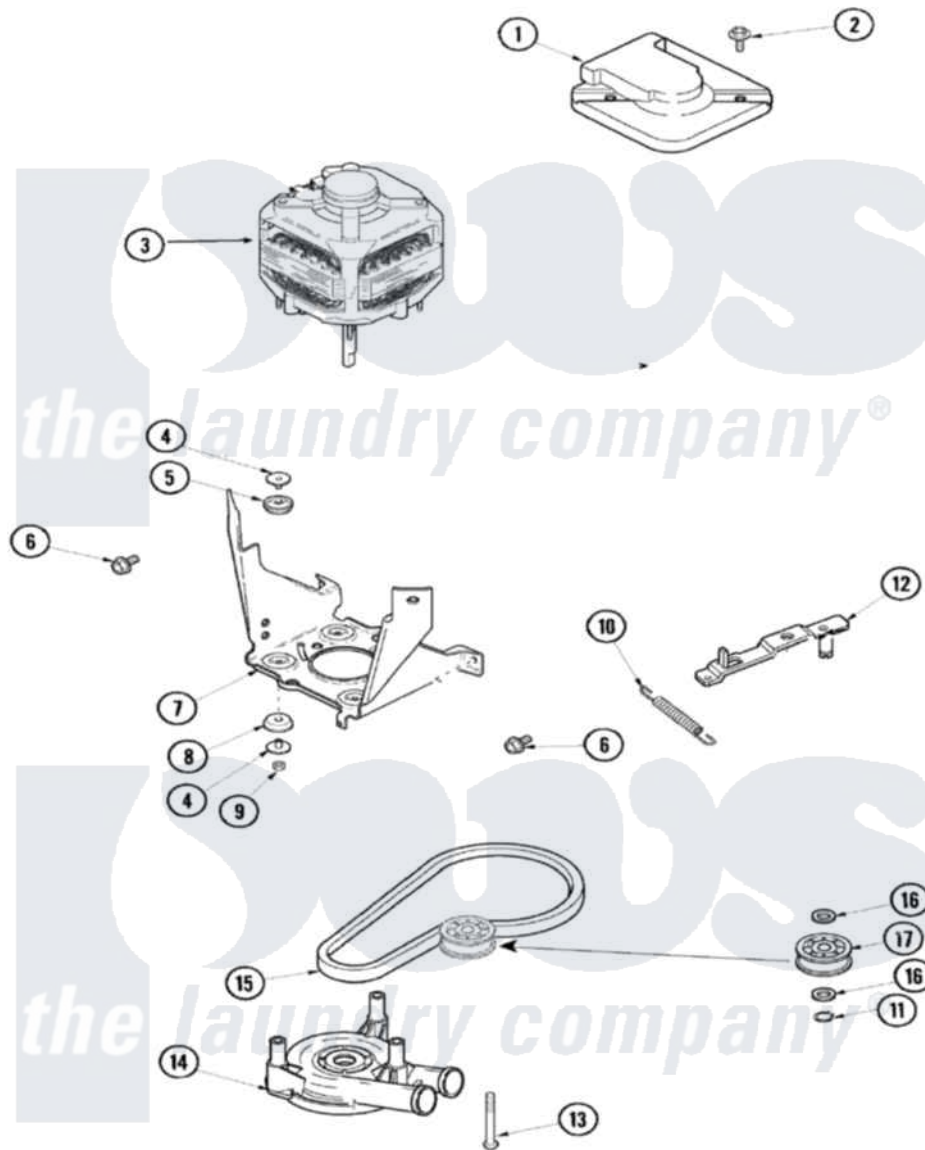

# Maytag SAV505DAWW 04 - MOTOR, PUMP AND IDLER ASSEMBLY

Maytag [Residential Maytag SAV505DAWW Washer Parts](#) Parts Diagram 04 - MOTOR, PUMP AND IDLER ASSEMBLY

[Click on the part number to view part](#)

Item	Original Part Number	Replaced By	Status	Part Description
1	<a href="#">40112301</a>			Shield, Motor
2	40046701	<a href="#">4312464</a>		Screw
3	27001055	<a href="#">27001215</a>		Motor W/Pulley
4	<a href="#">40053701</a>			Post, Isolator
5	<a href="#">40053801</a>			Mount, Motor Upper
6	40105601	<a href="#">40128701</a>		Screw, 5/16-18 X .50
7	40015502		Not Available	BRACKET, MOTOR MOUNT
8	<a href="#">40054301</a>			Mount, Motor Lower
9	40095101	<a href="#">Y707702</a>		Locknut
10	<a href="#">40061401</a>			Spring, Idler Lever
11	<a href="#">23748</a>			Ring, Retaining
12	<a href="#">27001028</a>			Idler Lever Assembly
13	<a href="#">40063701</a>			Screw, 10-16 x 1.75
14	27001024	<a href="#">285655</a>		Clamp, Hose
"	40040301	<a href="#">27001233</a>		Pump
15	<a href="#">27001006</a>			Belt, Spin And Agitator

16	<a href="#">52549</a>	Washer, 501 ID X3/4 Odx
17	<a href="#">27001225</a>	Nut, Jam Mid Lock 1/4-20
"	<a href="#">40045001</a>	Idler Pulley Assembly
"	<a href="#">40038901</a>	Screw, 1/4-20