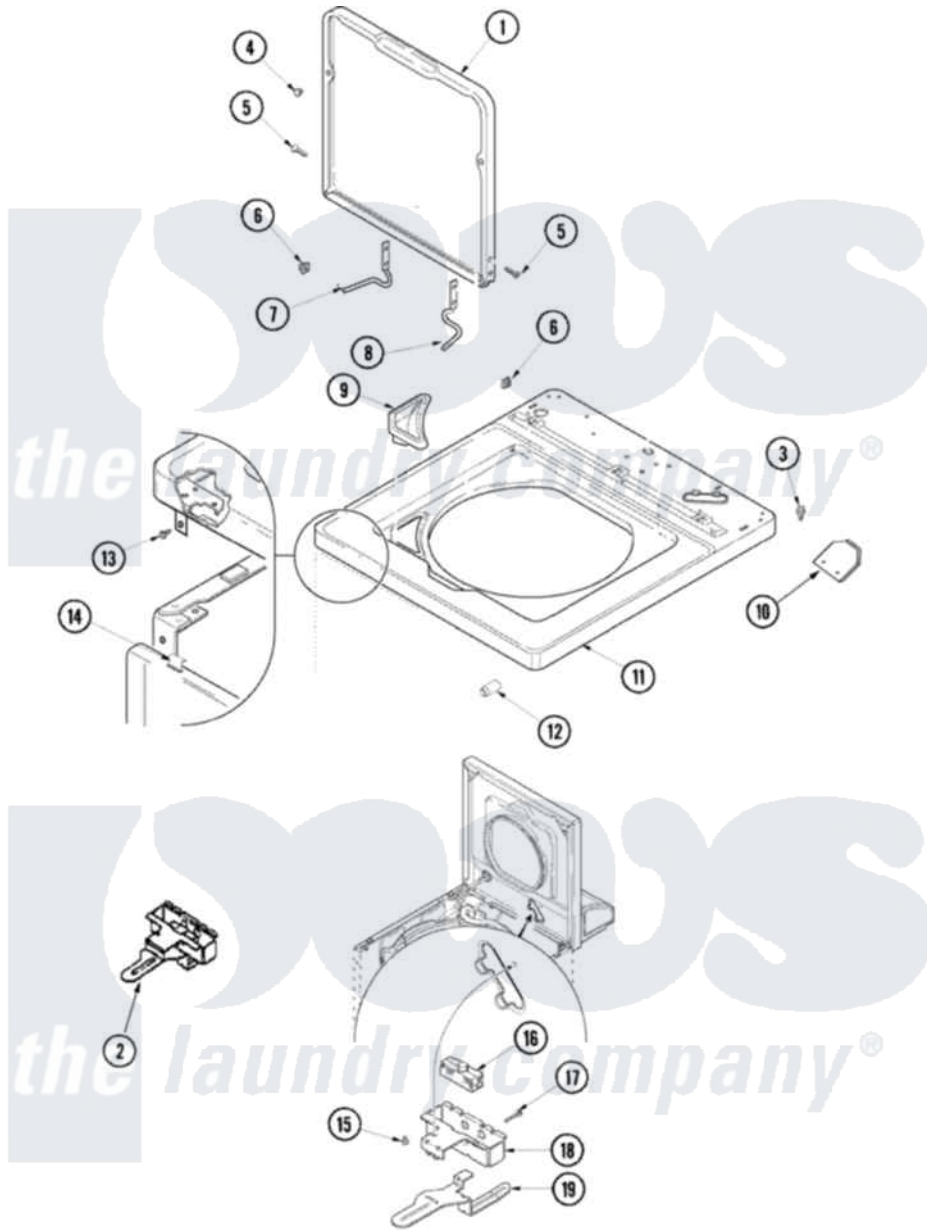

Maytag SAV505DAWW 06 - TOP AND DOOR SWITCH

Maytag Residential Maytag SAV505DAWW Washer Parts Parts Diagram 06 - TOP AND DOOR SWITCH
 Click on the part number to view part

Item	Original Part Number	Replaced By	Status	Part Description
1	27001082		Not Available	LID (WHT W/INSTRUCTION)
2	40034901	40034901P		Assembly- Lid
3	501086	90767		Screw, 8A X 3/8 HeX Washer Head Tapping
4	40038001			Bumper
5	40039201	W10119828		Screw, Lid Hinge Mounting
6	40008201			Bushing, Hinge
7	40094002			Hinge, Lid Left Stop
8	40094101			Hinge, Lid Right Pass
9	40093901			Dispenser, Bleach
10	40063901			Clip, Hold Down
11	27001044	27001182		Top
12	40102101			Cap, Hinge
13	503661	27001200		Screw
14	56080	22001650		Fastener, Spring
15	501086	90767		Screw, 8A X 3/8 HeX Washer Head Tapping

16	40035001	27001095	Switch, Lid
17	40040701		Screw, Tapping No.6b-20
18	40009801		Holder, Lid Switch
19	40009701		Arm, Lid Switch