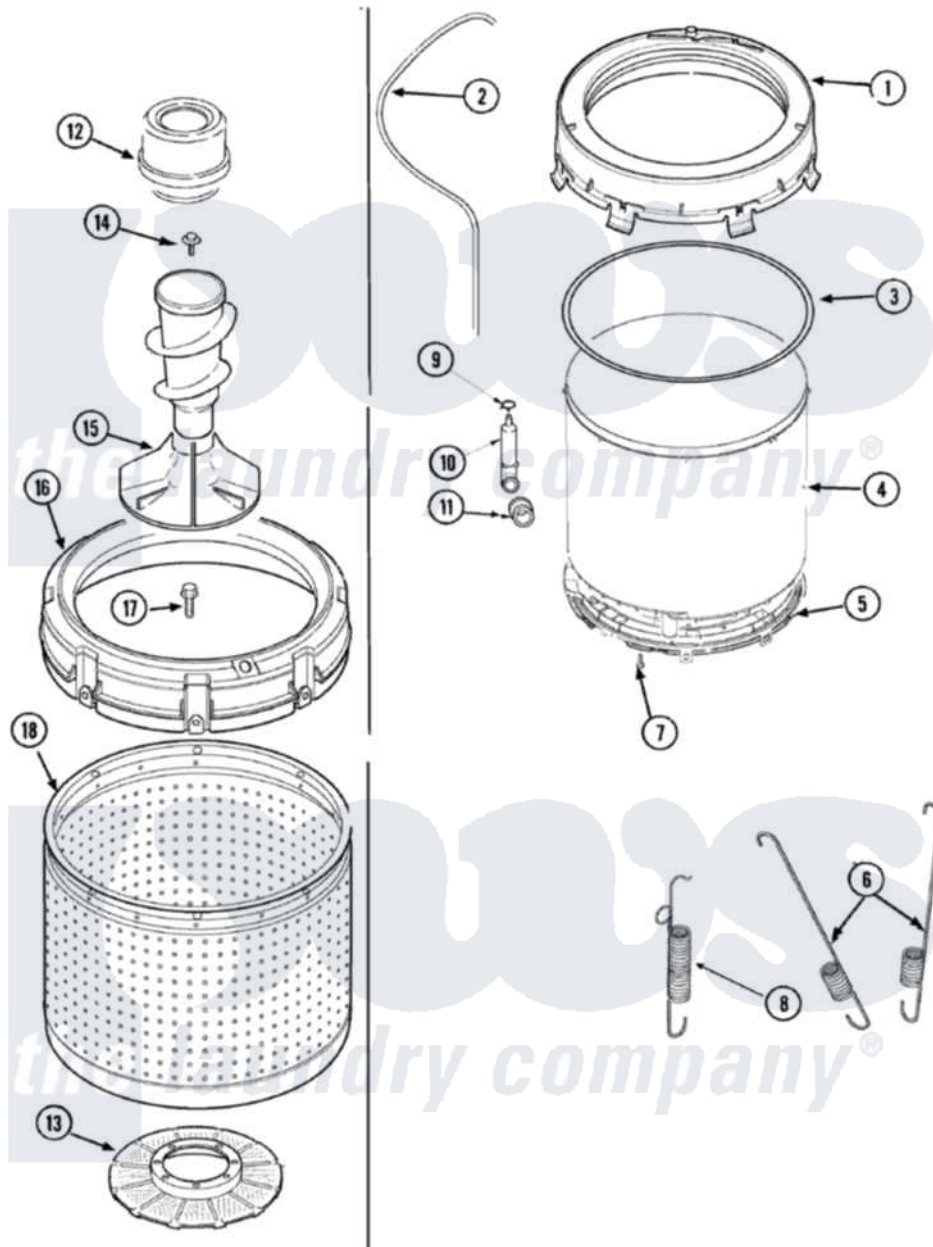

# Maytag SAV505DAWW 08 - TUB (INNER & OUTER)

Maytag Residential Maytag SAV505DAWW Washer Parts Parts Diagram 08 - TUB (INNER & OUTER)  
 Click on the part number to view part

Item	Original Part Number	Replaced By	Status	Part Description
1	27001053		Not Available	TUB COVER ASSY W' GASKET
2	40065001	<a href="#">21001748</a>		Hose, Pressure Switch
3	<a href="#">40076601</a>			Gasket, Tub Cover
4	<a href="#">40111001P</a>			Tub, Plastic Outer
5	<a href="#">27001067</a>			Bottom, Outer Tub
6	27001026	<a href="#">Y37001124</a>		Spring, Tall Tub
7	<a href="#">40064301</a>			Screw, 1/4-15 x 3/4 Hex
8	<a href="#">27001025</a>			Spring, Counterweight
9	27001024	<a href="#">285655</a>		Clamp, Hose
10	<a href="#">40008501</a>			Assembly, Pressure Bulb
11	<a href="#">40037801</a>			Grommet
12	<a href="#">21001905</a>			Dispenser, Fabric
13	<a href="#">40008001</a>			Filter, Lint
14	<a href="#">40065102</a>			Screw, Shoulder 1/4
15	<a href="#">22004042</a>			Agitator/Auger Assembly
16	<a href="#">27001052</a>			Balance Ring