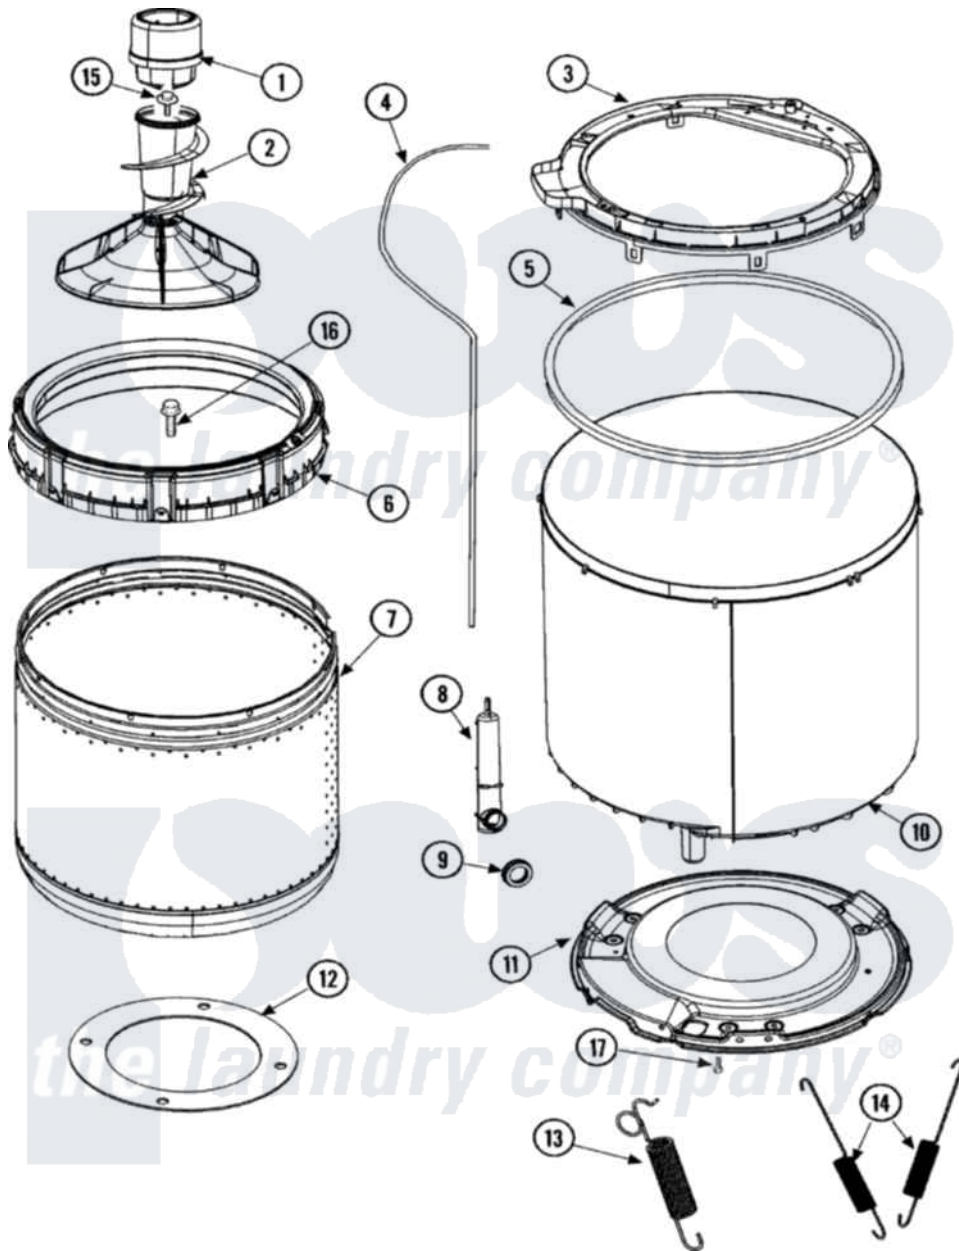

Maytag SAV515DAWW 09 - TUB, INNER & OUTER (SERIES 12)

Maytag [Residential Maytag SAV515DAWW Washer Parts](#) Parts Diagram 09 - TUB, INNER & OUTER (SERIES 12)
 Click on the part number to view part

Item	Original Part Number	Replaced By	Status	Part Description
1	27001097		Not Available	DISPENSER, FABRIC (GRAY)
2	22004042			Agitator/Auger Assembly
3	27001195		Not Available	COVER, OUTER TUB W GASKET
4	27001194	21001748		Hose, Pressure Switch
5	27001130			Seal, Tub Cover
6	27001052			Balance Ring
7	Y2201200	12002787		Kit- S.s.
8	40008501			Assembly, Pressure Bulb
9	40037801			Grommet
10	40111001P			Tub, Plastic Outer
11	40128701			Screw, 5/16-18 X .50
"	40001102	40001102P		Bottom, Outer Tub
"	40015401			Seal-Head
"	27001067			Bottom, Outer Tub
12	27001222			Gasket, Foam

13	Y2201244		Spring, Counterweight
14	Y37001124		Spring, Tall Tub
15	25-8004	W10309247	Screw
16	Y2201470	W1011678Z	Screw
17	40064301		Screw, 1/4-15 x 3/4 Hex