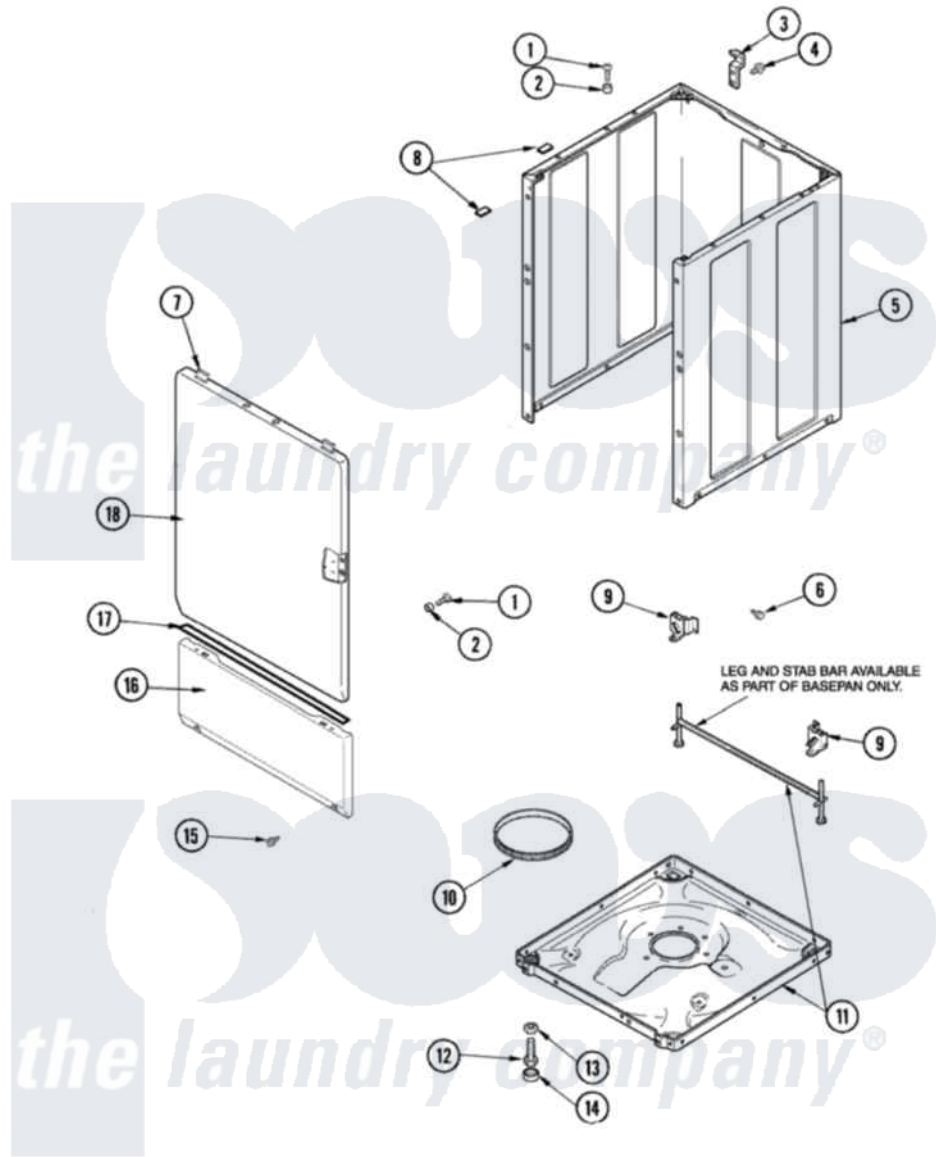

Maytag SAV515DEWW 01 - CABINET & BASE

Maytag Residential Maytag SAV515DEWW Washer Parts Parts Diagram 01 - CABINET & BASE
 Click on the part number to view part

Item	Original Part Number	Replaced By	Status	Part Description
1	32671	Y014874		Screw, Idler Arm And Sleeve
2	505187			Locator, Panel
3	500003			Hinge, Top
4	40064801	3390631		Screw, 10-16 X 3/8
5	40076402WP	37001284		Cabinet As Pack
6	40038201	27001200		Screw
7	56080	22001650		Fastener, Spring
8	Y56128			Pad, Bumper
9	40031501			Bracket, Self Leveling
10	40037401			Ring, Friction
11	27001084	27001226		Base Lev
12	40039001	22003428		Leg, Adjustable
13	40038101			Nut, Leg
14	40016001			Foot, Rubber
15	40034101			Screw, No.12bx1/2
16	40045301WP			Panel, Access

17	40083101	Tape, Foam
18	40035401WP	Panel, Front
"	22001817	Sheet, Sound Damper
"	22003511	Insulation