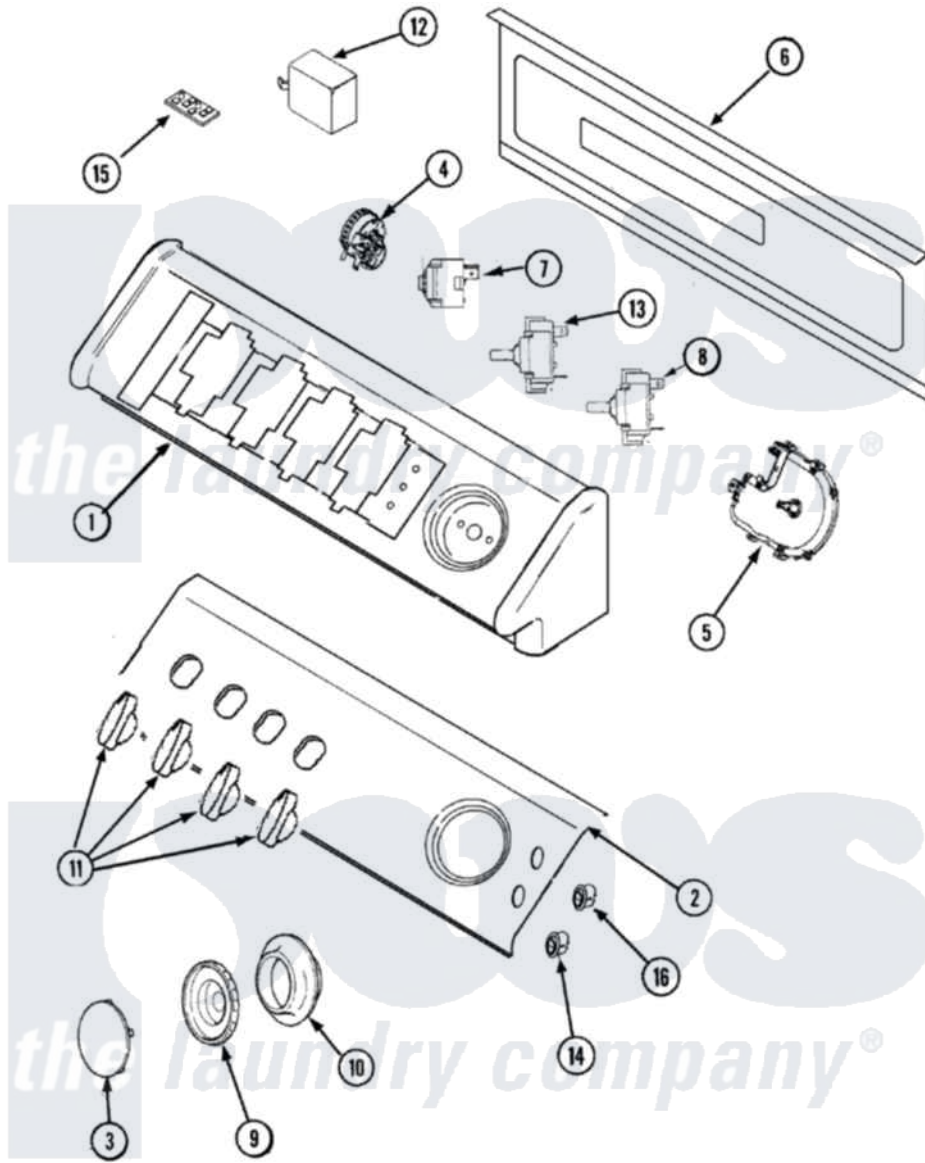

Maytag SAV515DEWW 02 - CONTROL PANEL

Maytag [Residential Maytag SAV515DEWW Washer Parts](#) Parts Diagram 02 - CONTROL PANEL
 Click on the part number to view part

Item	Original Part Number	Replaced By	Status	Part Description
1	27001110		Not Available	CONSOLE (WHT)
2	27001050			Facia Ground Wire Assembly
"	27001217			Facia
3	27001112	27001087		Knob, Cap
4	27001127	27001203		Switch, Pressure
5	33001855	33002917		Screw, No.10-16
"	27001113			Timer
6	27001051			Back Panel, Hood/Console
7	27001103			Switch, Rotary
8	27001114			Switch, Rotary
9	27001090	22003993		Timer Knob
10	22002997			Pin, Locking
"	27001092		Not Available	SKIRT, TIMER KNOB
11	27001126			Knob, Selector
12	33001623			Buzzer, Non-Adjustable
13	27001197			Switch, Temperature