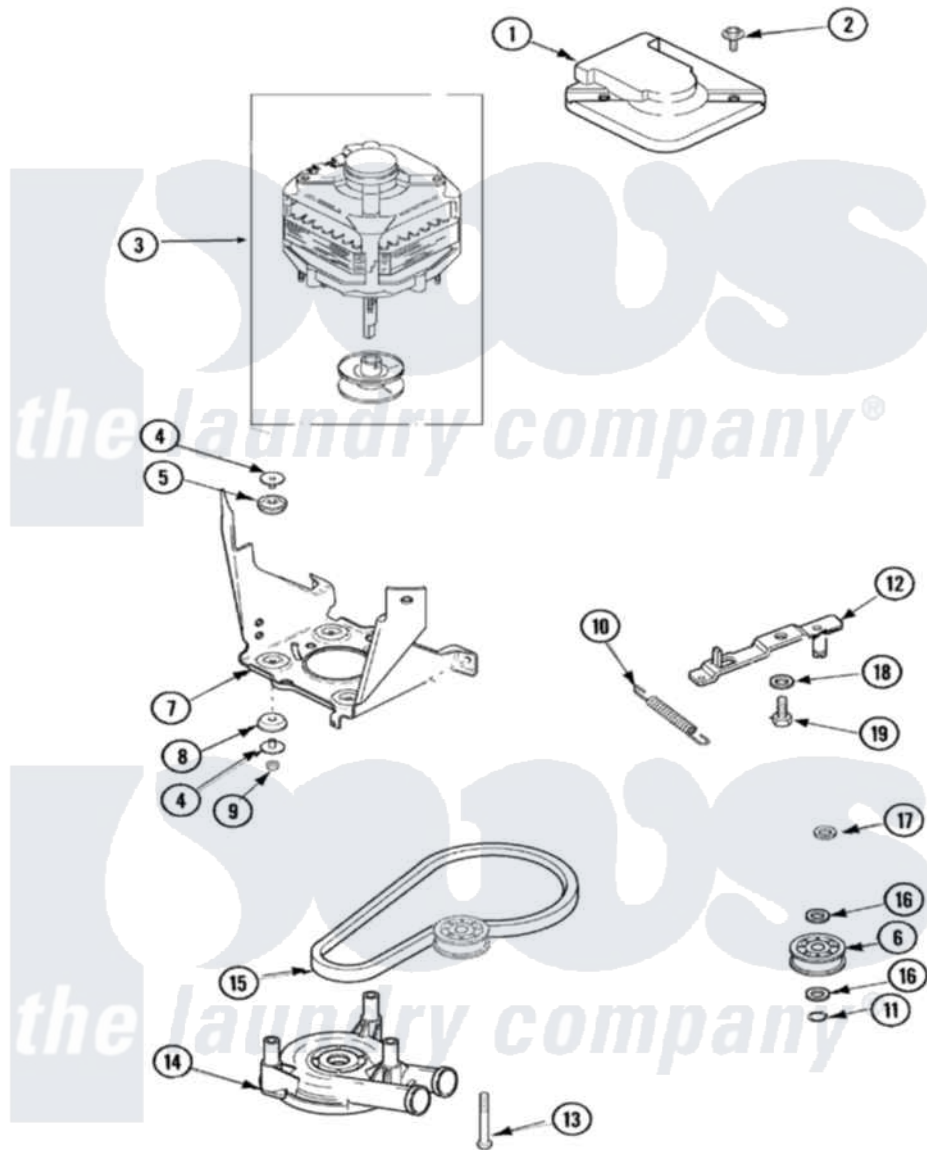

Maytag SAV515DEWW 04 - MOTOR, PUMP AND IDLER ASSEMBLY

Maytag [Residential Maytag SAV515DEWW Washer Parts](#) Parts Diagram 04 - MOTOR, PUMP AND IDLER ASSEMBLY

[Click on the part number to view part](#)

Item	Original Part Number	Replaced By	Status	Part Description
1	40112301			Shield, Motor
2	40046701	4312464		Screw
3	27001215			Motor W/Pulley
4	40053701			Post, Isolator
5	40053801			Mount, Motor Upper
6	40045001			Idler Pulley Assembly
7	40015502		Not Available	BRACKET, MOTOR MOUNT
8	40054301			Mount, Motor Lower
9	40095101	Y707702		Locknut
10	40061401			Spring, Idler Lever
11	23748			Ring, Retaining
12	27001225			Nut, Jam Mid Lock 1/4-20
"	27001028			Idler Lever Assembly
"	40038901			Screw, 1/4-20
13	40063701			Screw, 10-16 x 1.75
14	27001036	27001233		Pump

15	27001006	Belt, Spin And Agitator
16	52549	Washer, 501 ID X3/4 Odx
17	Y504082	Washer, Wave
18	40054701	Washer
19	40038901	Screw, 1/4-20