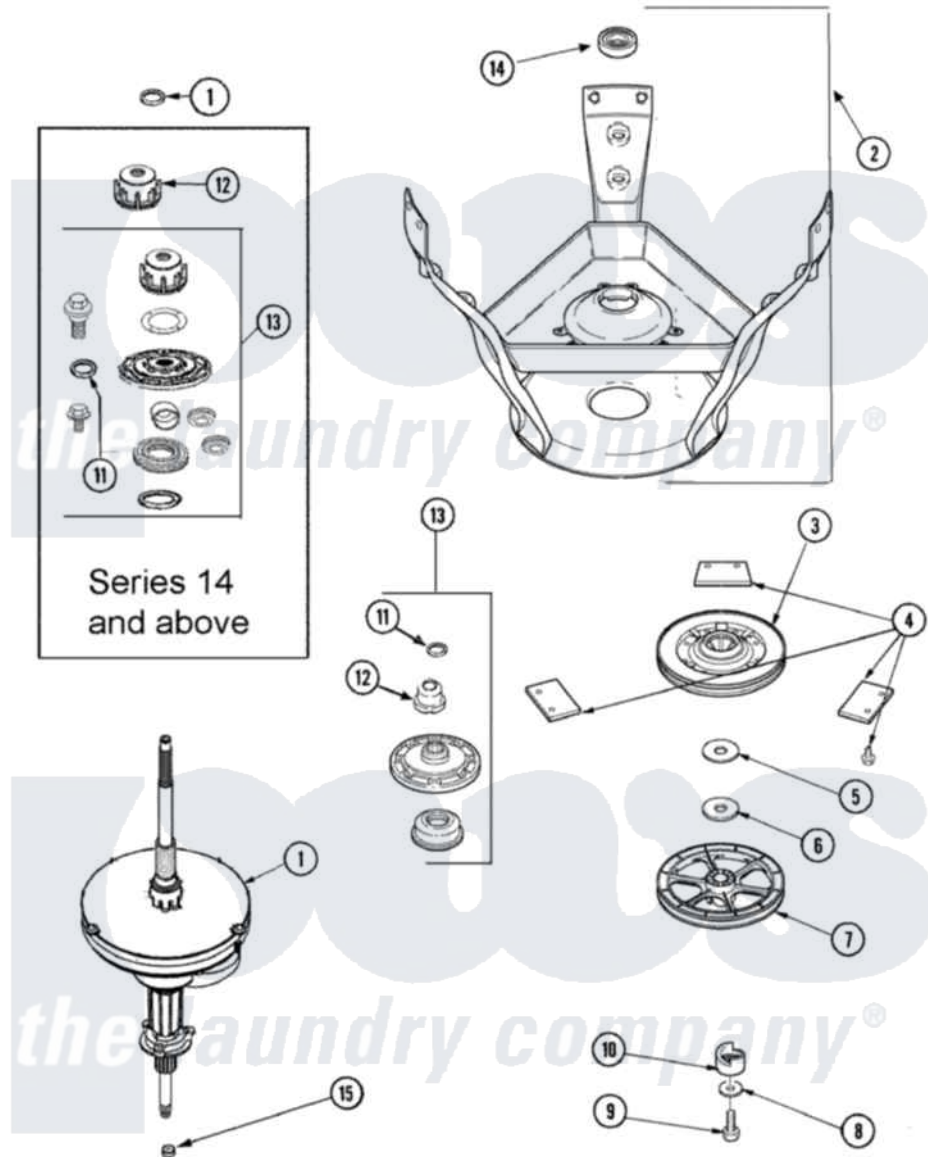

Maytag SAV515DEWW 07 - TRANSMISSION & BRAKE

Maytag [Residential Maytag SAV515DEWW Washer Parts](#) Parts Diagram 07 - TRANSMISSION & BRAKE
 Click on the part number to view part

Item	Original Part Number	Replaced By	Status	Part Description
1	27001039	W10219148		Transmison
2	27001030	12002013		Base
3	40003103	R9900474		Brake Assembly
4	R0000014			Kit, Brake Pad
"	26594P			Grease, Silicone - 2 Oz Tube
5	40065701			Washer, 2 Odx.63 ID
6	40063201			Washer, Flat
7	40047102			Pulley, Spin/Agit
8	40041501			Washer
9	40063401			Screw, 1/4-20 x 5/8 Hex
10	40047402			Helix, Plastic
11	25-7941			"O" Ring, Agtr Drive Shaft
12	21001533	35-5655-1		Seal
13	12002223	W10116790		Hub And Seal
"	12002140	W10116791		Hub And Seal
"	40004201	40004201P		Main Bearing Assembly