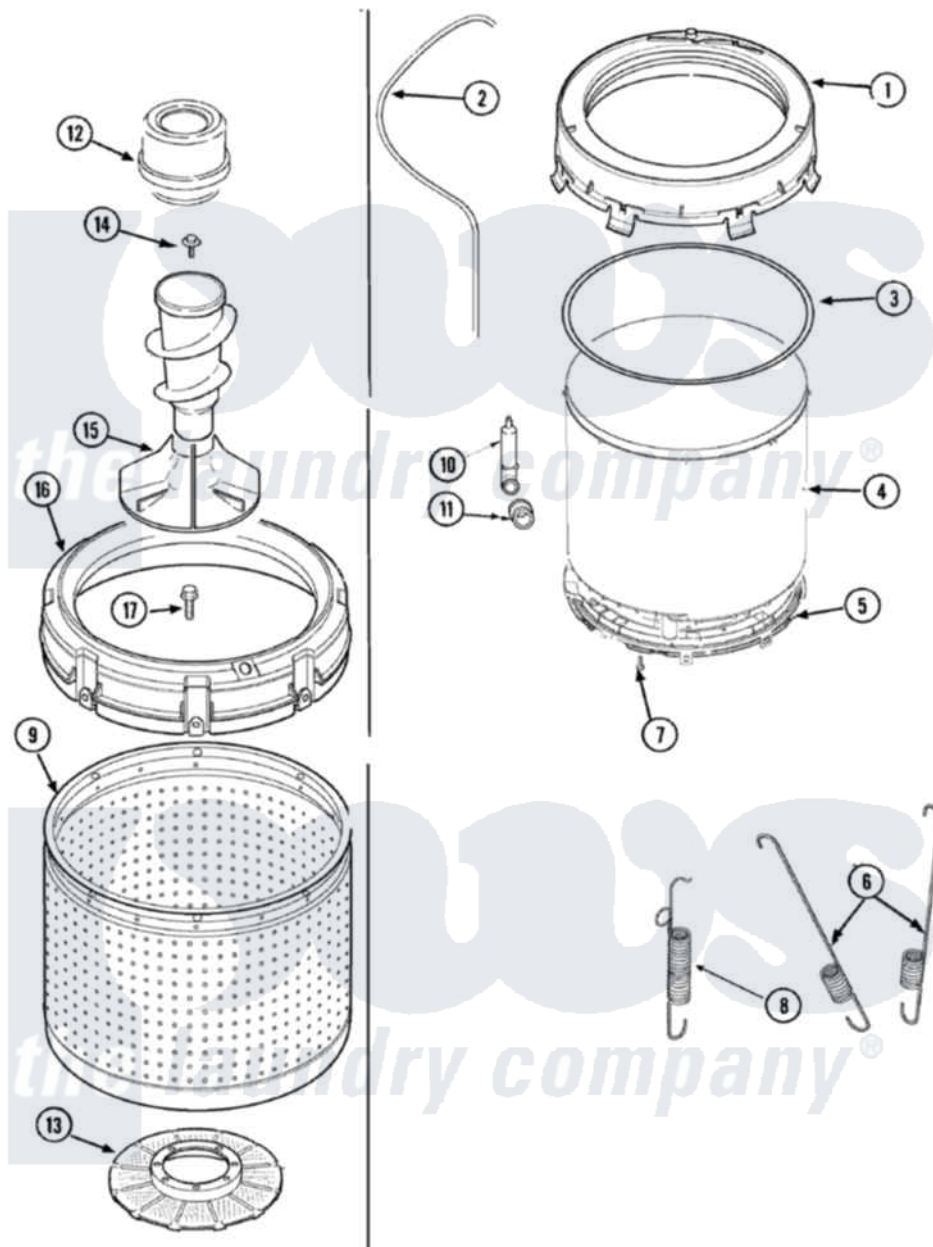

Maytag SAV515DEWW 08 - TUB (INNER & OUTER)

Maytag Residential Maytag SAV515DEWW Washer Parts Parts Diagram 08 - TUB (INNER & OUTER)
 Click on the part number to view part

Item	Original Part Number	Replaced By	Status	Part Description
1	27001195		Not Available	COVER, OUTER TUB W GASKET
2	40065001	21001748		Hose, Pressure Switch
3	27001130			Seal, Tub Cover
4	40111001P			Tub, Plastic Outer
5	27001067			Bottom, Outer Tub
6	27001026	Y37001124		Spring, Tall Tub
7	40064301			Screw, 1/4-15 x 3/4 Hex
8	Y2201244			Spring, Counterweight
9	40000801	719P3		Assembly- Wash
10	40008501			Assembly, Pressure Bulb
11	40037801			Grommet
12	21001905			Dispenser, Fabric
13	40008001			Filter, Lint
14	25-8004	W10309247		Screw
15	22004042			Agitator/Auger Assembly
16	27001052			Balance Ring