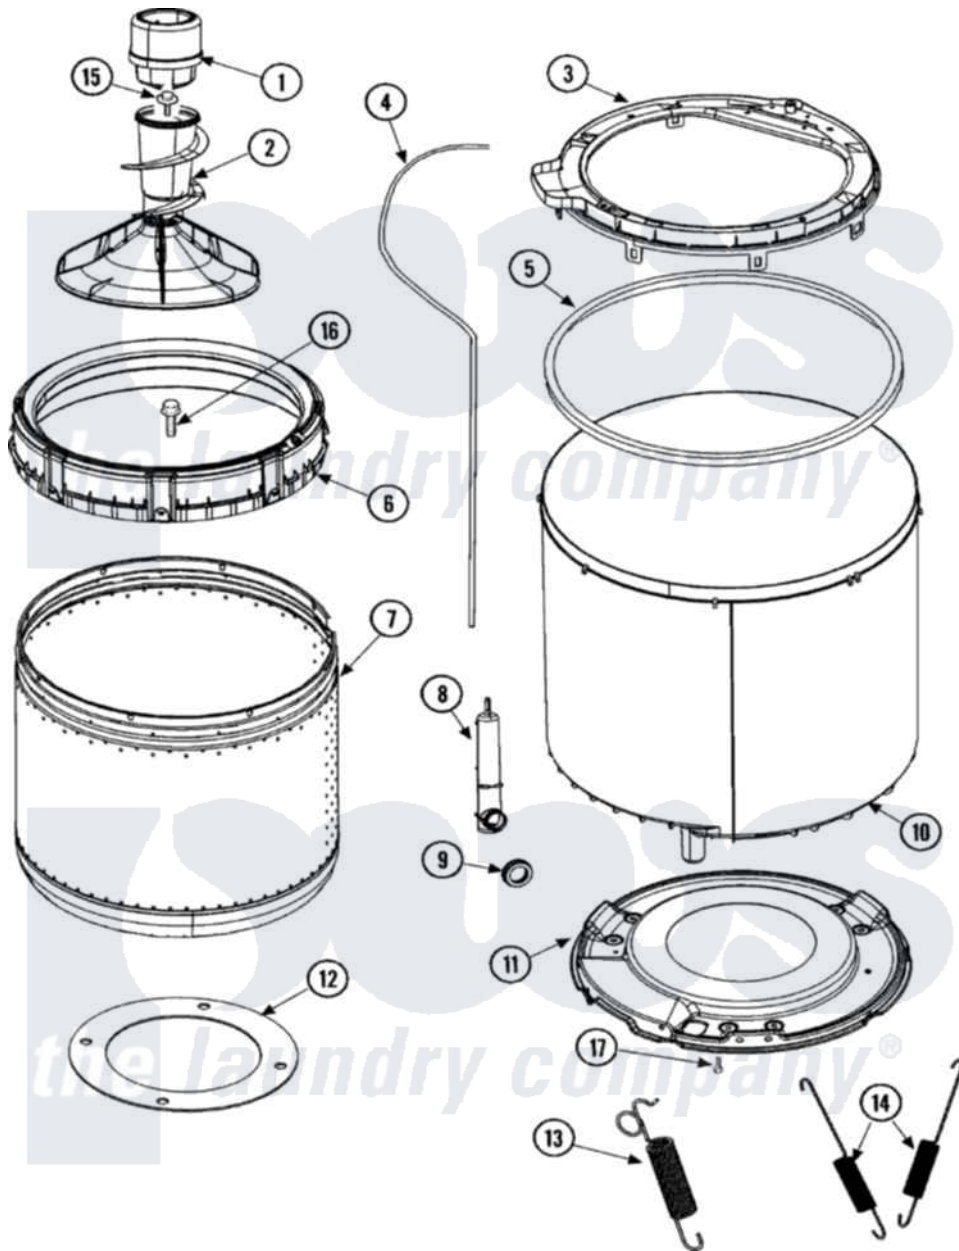

Maytag SAV515DEWW 09 - TUB, INNER & OUTER (SERIES 12)

Maytag [Residential Maytag SAV515DEWW Washer Parts](#) Parts Diagram 09 - TUB, INNER & OUTER (SERIES 12)
 Click on the part number to view part

Item	Original Part Number	Replaced By	Status	Part Description
1	27001097		Not Available	DISPENSER, FABRIC (GRAY)
2	22004042			Agitator/Auger Assembly
3	27001195		Not Available	COVER, OUTER TUB W GASKET
4	27001194	21001748		Hose, Pressure Switch
5	27001130			Seal, Tub Cover
6	27001052			Balance Ring
7	Y2201200	12002787		Kit- S.s.
8	40008501			Assembly, Pressure Bulb
9	40037801			Grommet
10	40111001P			Tub, Plastic Outer
11	40128701			Screw, 5/16-18 X .50
"	40001102	40001102P		Bottom, Outer Tub
"	40015401			Seal-Head
"	27001067			Bottom, Outer Tub
12	27001222			Gasket, Foam

13	Y2201244		Spring, Counterweight
14	Y37001124		Spring, Tall Tub
15	25-8004	W10309247	Screw
16	Y2201470	W1011678Z	Screw
17	40064301		Screw, 1/4-15 x 3/4 Hex