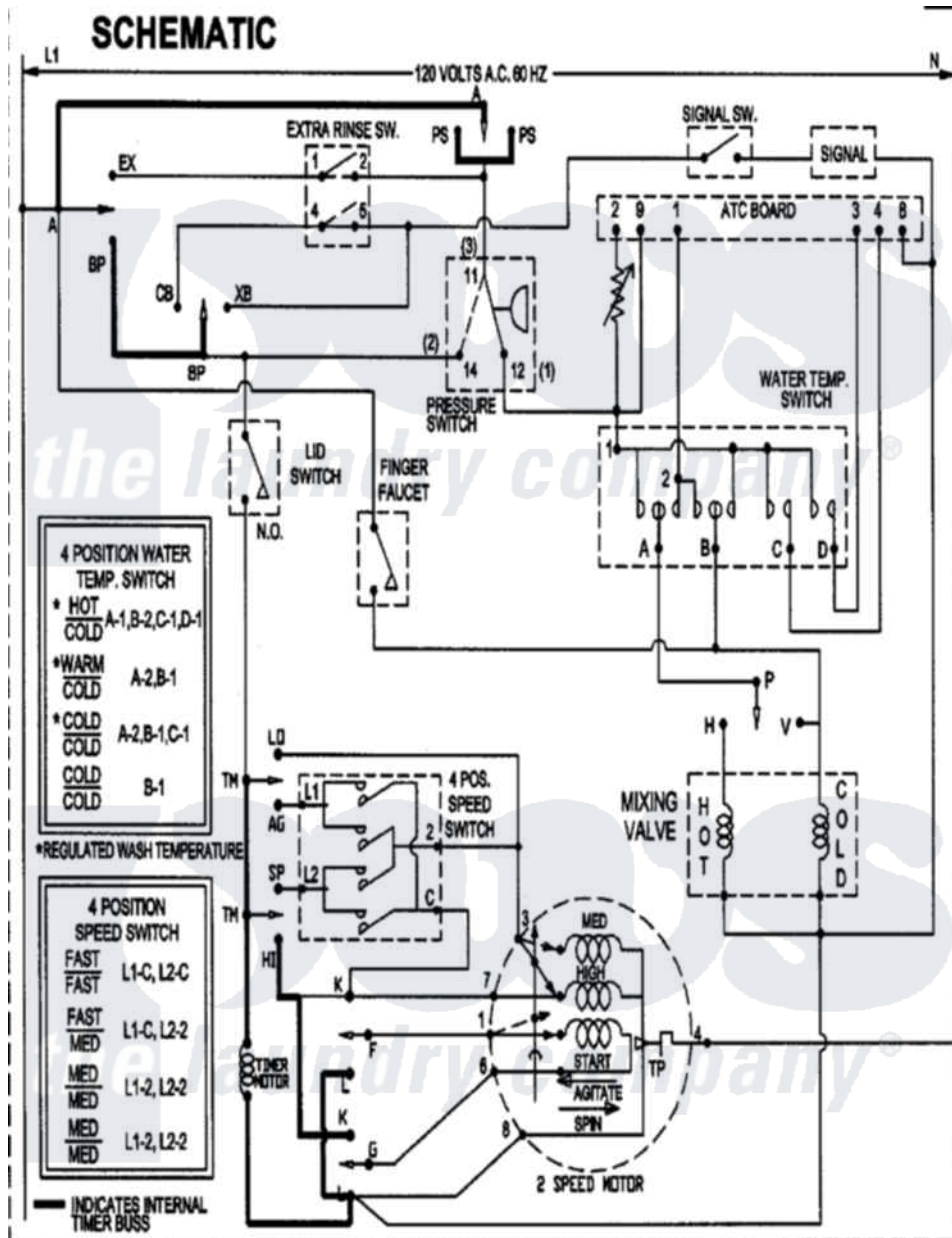

# Maytag SAV515DEWW 10 - WIRING INFORMATION

Maytag [Residential Maytag SAV515DEWW Washer Parts](#) Parts Diagram 10 - WIRING INFORMATION  
 Click on the part number to view part

Item	Original Part Number	Replaced By	Status	Part Description
NI	15003513		Not Available	WIRING INFORMATION