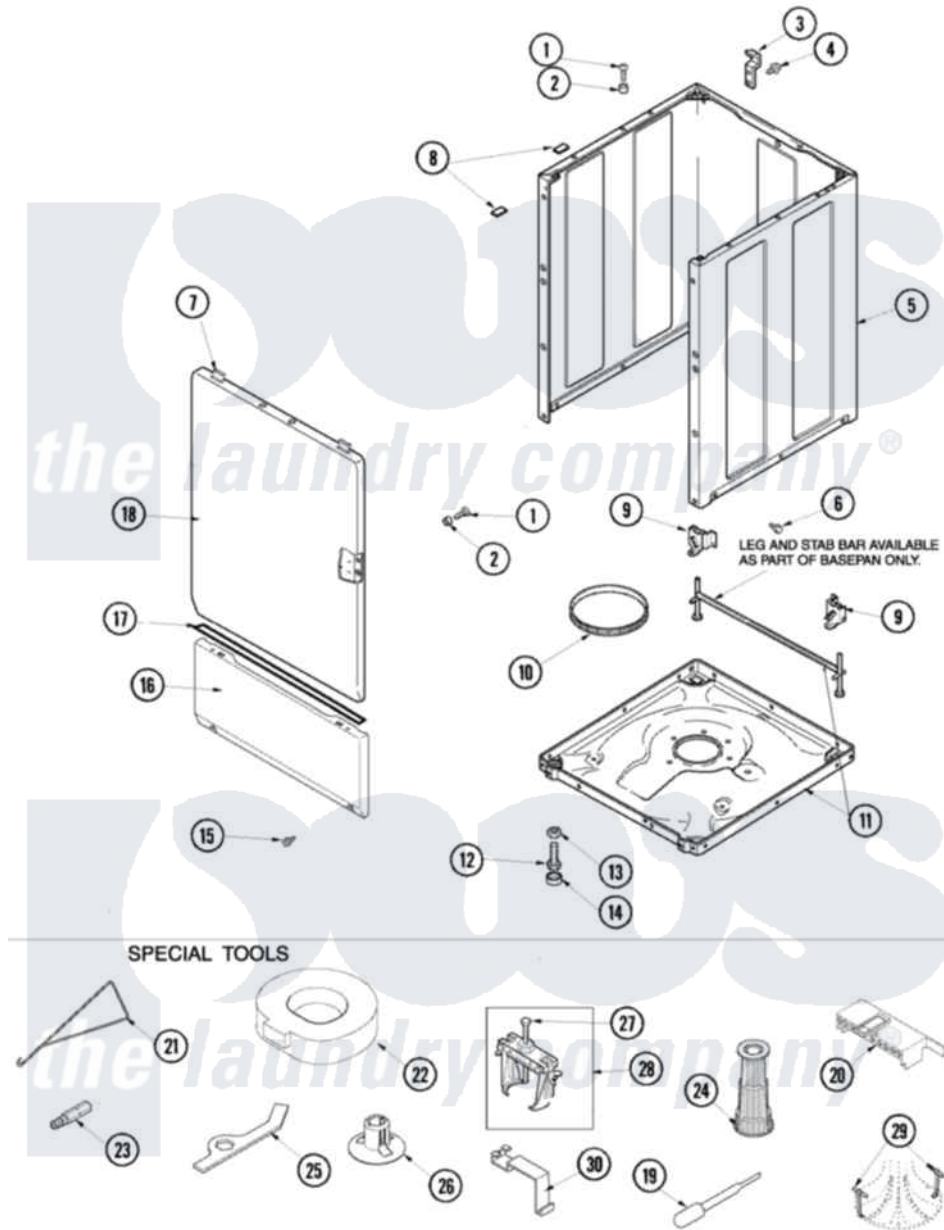

Maytag SAV5300AWW 01 - CABINET, BASE & SPECIAL TOOLS

Maytag [Residential Maytag SAV5300AWW Washer Parts](#) Parts Diagram 01 - CABINET, BASE & SPECIAL TOOLS
 Click on the part number to view part

Item	Original Part Number	Replaced By	Status	Part Description
1	32671	Y014874		Screw, Idler Arm And Sleeve
2	505187			Locator, Panel
3	500003			Hinge, Top
4	40064801	3390631		Screw, 10-16 X 3/8
5	40076401WP	37001284		Cabinet As Pack
6	40038201	27001200		Screw
7	56080	22001650		Fastener, Spring
"	501086	90767		Screw, 8A X 3/8 HeX Washer Head Tapping
"	40034202			Clip, Spring
8	Y56128			Pad, Bumper
9	40031501			Bracket, Self Leveling
10	40037401			Ring, Friction
11	40031201P	27001226		Base Lev
12	40039001	22003428		Leg, Adjustable
13	40038101			Nut, Leg
14	40016001			Foot, Rubber

15	40034101		Screw, No.12bx1/2
16	40045301WP		Panel, Access
17	40083101		Tape, Foam
18	40035401WP		Panel, Front
20	34677		10 Circuit Plug
21	321P4		Hook, Spring
22	40068201	27001185	Brace- Shp
23	282P4		T25 Tamper Resistant Bit
24	293P4		Seal Tool
"	283P4		Terminal Extractor Tool
25	306P4		Hex Wrench
26	40047301	27001185	Brace- Shp
27	294P4B		Drive Bell Bolt
28	294P4		Bell Tool
29	254P4P		Agitator Hooks
30	273P4		Tub Cover Gasket Tool