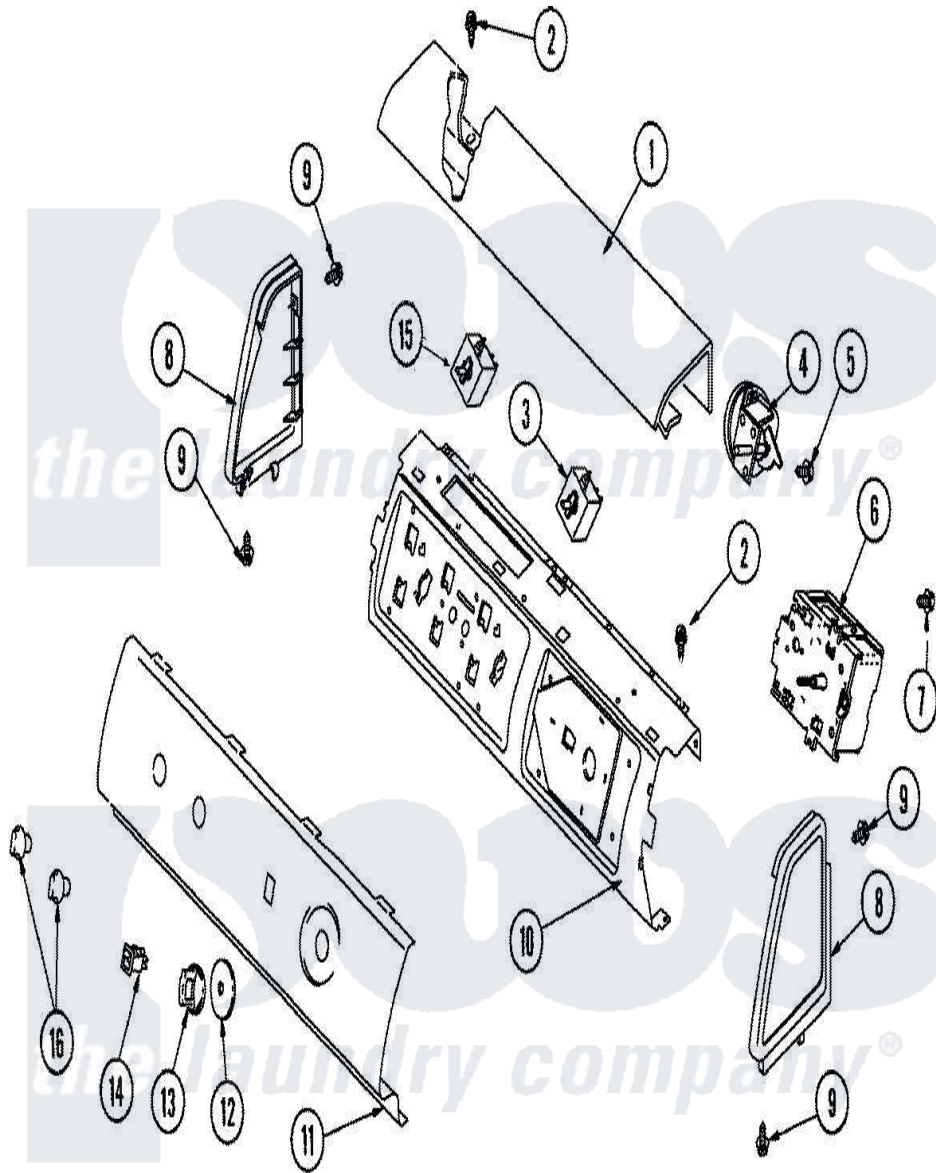

# Maytag SAV5300AWW 02 - CONTROL PANEL

Maytag Residential Maytag SAV5300AWW Washer Parts Parts Diagram 02 - CONTROL PANEL  
 Click on the part number to view part

Item	Original Part Number	Replaced By	Status	Part Description
1	<a href="#">503674W</a>			Cover, Top
2	501086	<a href="#">90767</a>		Screw, 8A X 3/8 HeX Washer Head Tapping
3	<a href="#">40077101</a>			Switch, Temperature Select
4	<a href="#">40055101</a>			Switch, Pressure
5	501086	<a href="#">90767</a>		Screw, 8A X 3/8 HeX Washer Head Tapping
6	40058901	<a href="#">R0131012</a>		Timer
7	501086	<a href="#">90767</a>		Screw, 8A X 3/8 HeX Washer Head Tapping
8	<a href="#">40012702W</a>			Endcap
"	40012701W		Not Available	ENDCAP (RT-WHT)
9	501086	<a href="#">90767</a>		Screw, 8A X 3/8 HeX Washer Head Tapping
10	<a href="#">40039601</a>			Support, Control Panel
11	<a href="#">40136701W</a>			Panel, Control
12	<a href="#">40013703W</a>			Dial, Timer Knob
13	<a href="#">40014003W</a>			Knob, Speed Switch

14	<a href="#">38424W</a>		Switch, Rocker
16	<a href="#">40013403W</a>		Knob, Selector
18	<a href="#">27001181</a>		Harness, Wiring
"	40100001	<a href="#">27001041</a>	Harness, Base Wire
19	40098701	<a href="#">27001142</a>	Cord, Power