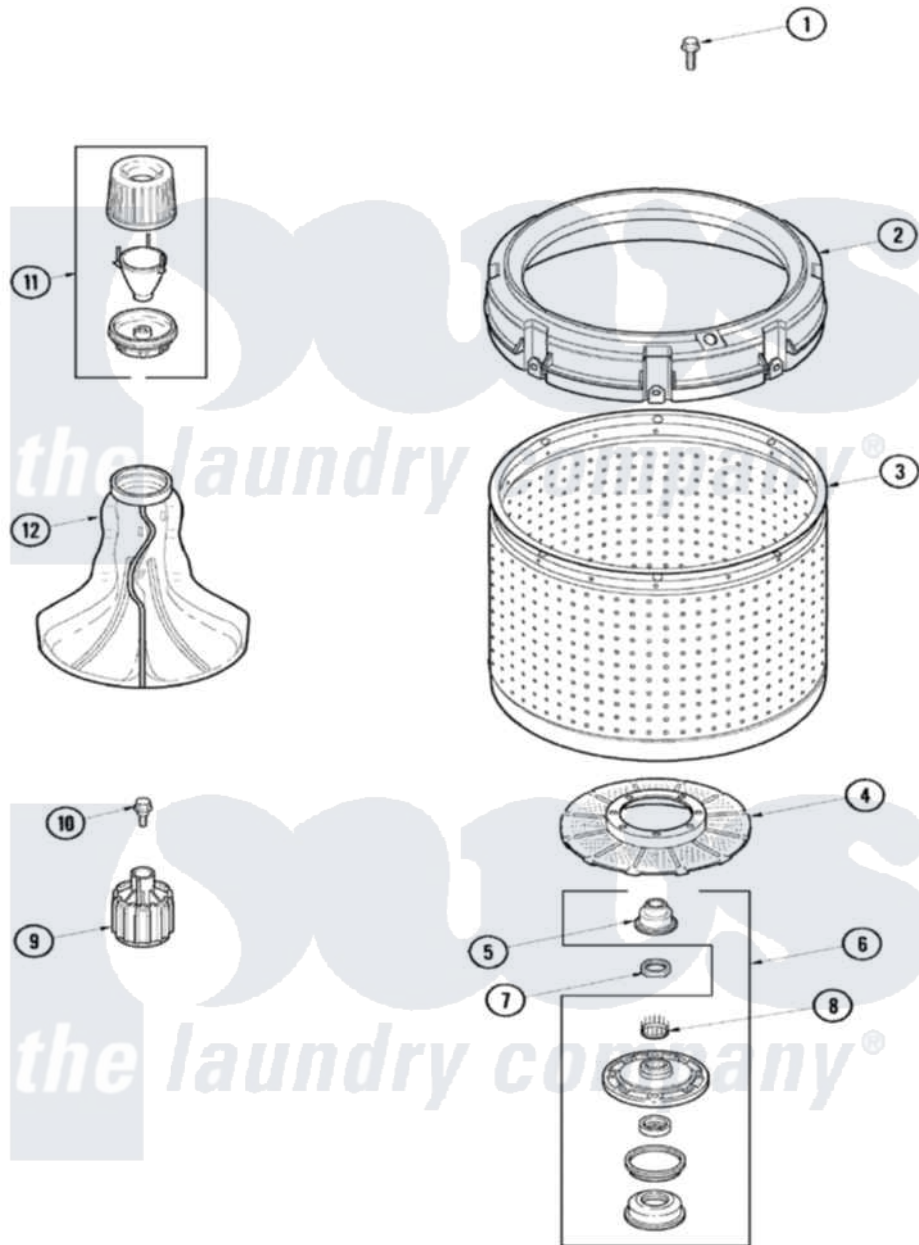

Maytag SAV5300AWW 03 - INNER TUB

Maytag [Residential Maytag SAV5300AWW Washer Parts](#) Parts Diagram 03 - INNER TUB
 Click on the part number to view part

Item	Original Part Number	Replaced By	Status	Part Description
1	40063301	3400527		Screw
2	40002901	27001052		Balance Ring
3	40000801P	719P3		Assembly- Wash
4	40008001			Filter, Lint
5	40016101			Seal, Bell Drive
6	R9900457			Kit, Hub And Seal
7	40016301			Nut, Lock
8	40008301			Insert, Spline
9	R9900189			Kit, Drive Bell And Seal
10	40065102			Screw, Shoulder 1/4
11	40002101W			Assembly, Fabric Softner
12	40000501W			Agitator, Flex Vane