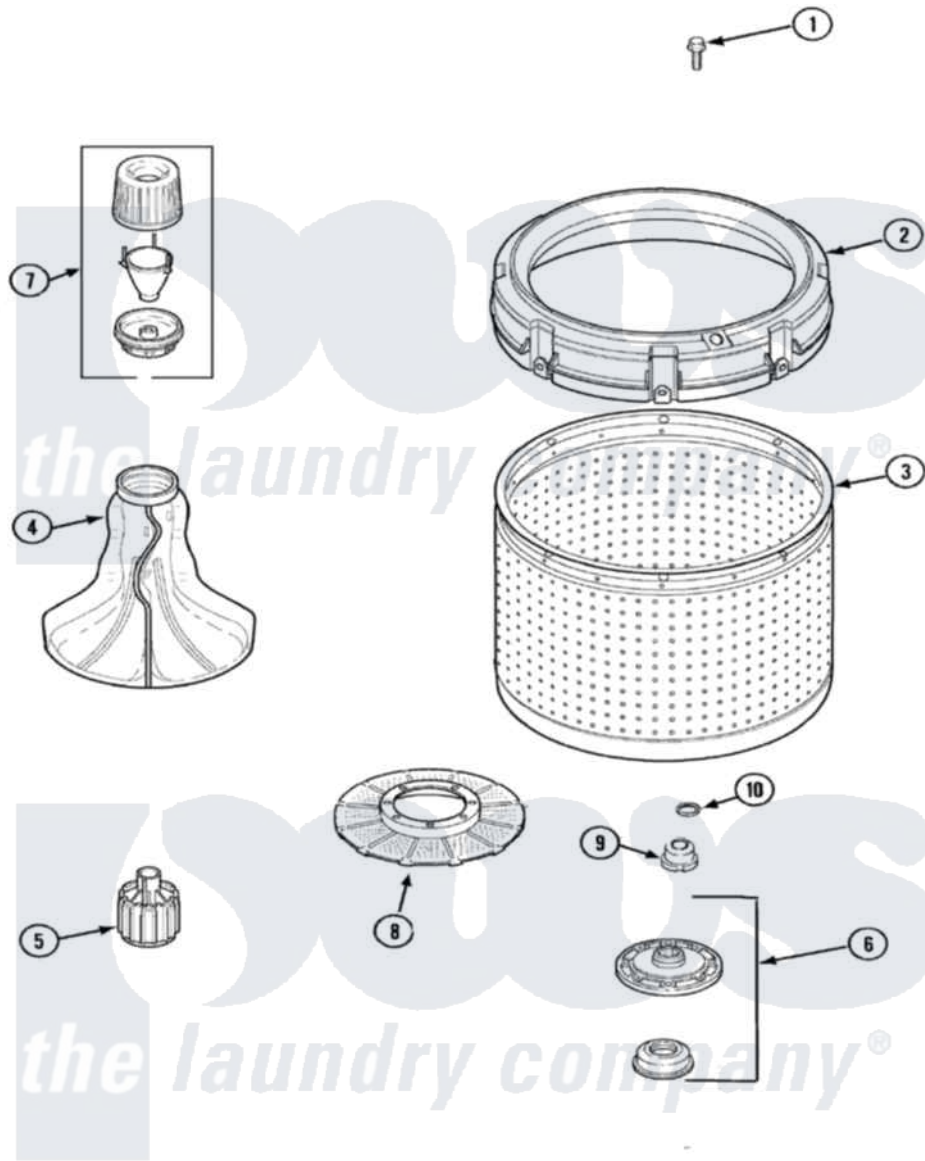

Maytag SAV5300AWW 04 - INNER TUB (SERIES 15)

Maytag [Residential Maytag SAV5300AWW Washer Parts](#) Parts Diagram 04 - INNER TUB (SERIES 15)
 Click on the part number to view part

Item	Original Part Number	Replaced By	Status	Part Description
1	40063301	3400527		Screw
2	40002901	27001052		Balance Ring
3	40000801P	719P3		Assembly- Wash
4	40000501W			Agitator, Flex Vane
5	Y2200109	W10116784		Bell-Drive
6	Y2200460	W10116791		Hub And Seal
7	40002101W			Assembly, Fabric Softner
8	40008001			Filter, Lint
9	21001533	35-5655-1		Seal
10	25-7941			"O" Ring, Agtr Drive Shaft