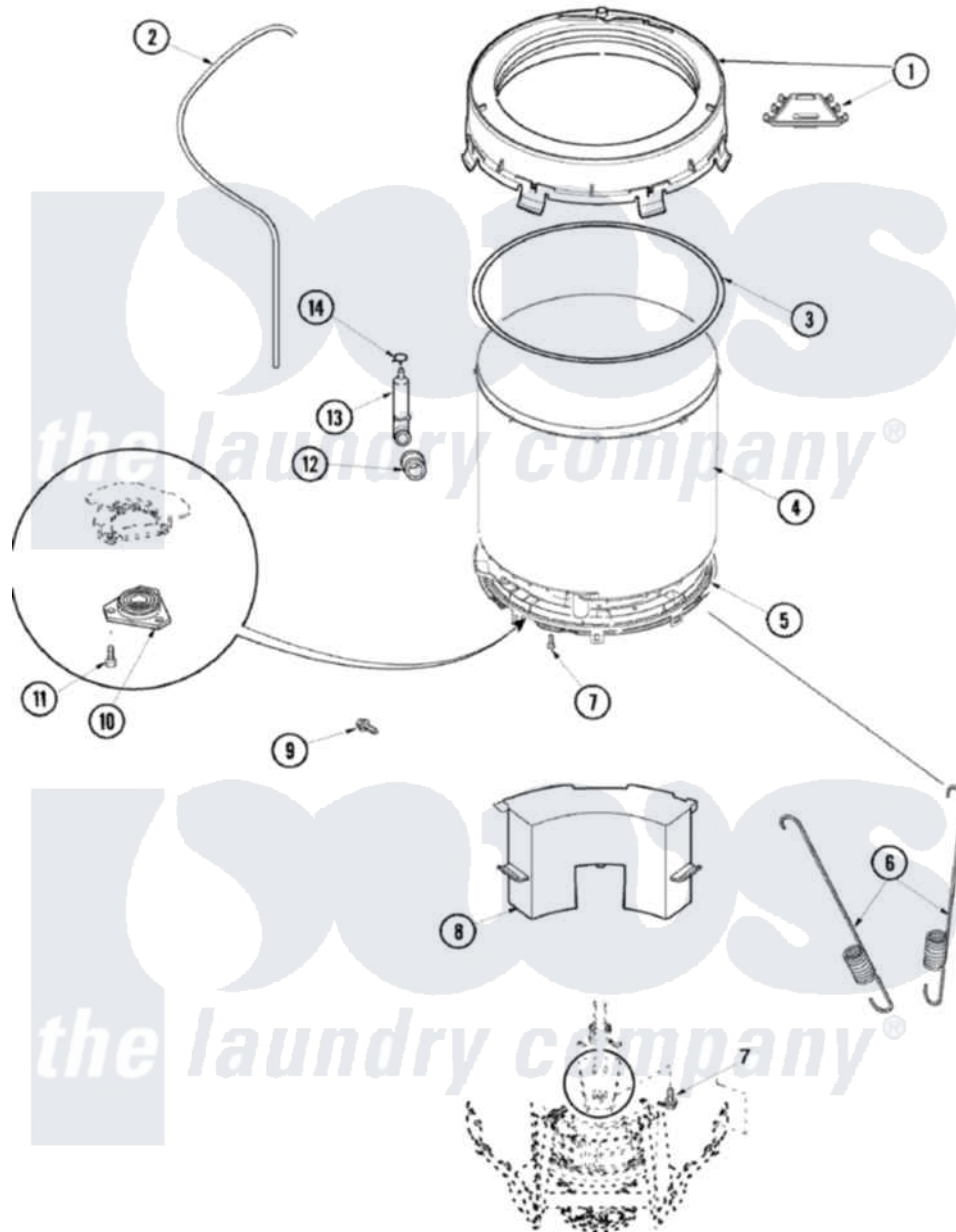

# Maytag SAV5300AWW 07 - OUTER TUB

Maytag Residential Maytag SAV5300AWW Washer Parts Parts Diagram 07 - OUTER TUB  
 Click on the part number to view part

Item	Original Part Number	Replaced By	Status	Part Description
1	40112001P		Not Available	COVER, OUTER TUB
2	40065001	<a href="#">21001748</a>		Hose, Pressure Switch
3	<a href="#">40076601</a>			Gasket, Tub Cover
4	<a href="#">40111001P</a>			Tub, Plastic Outer
5	<a href="#">40001102P</a>			Bottom, Outer Tub
6	<a href="#">40045202</a>			Spring, Tall Tub
7	<a href="#">40064301</a>			Screw, 1/4-15 x 3/4 Hex
8	<a href="#">40015901</a>			Assembly Counter Weight
9	<a href="#">40070401</a>			Screw, 1/4-20 x 7/8 Hex
10	<a href="#">40004201P</a>			Main Bearing Assembly
11	40067901	<a href="#">40128701</a>		Screw, 5/16-18 X .50
12	<a href="#">40037801</a>			Grommet
13	<a href="#">40008501</a>			Assembly, Pressure Bulb
14	40109101	<a href="#">285655</a>		Clamp, Hose