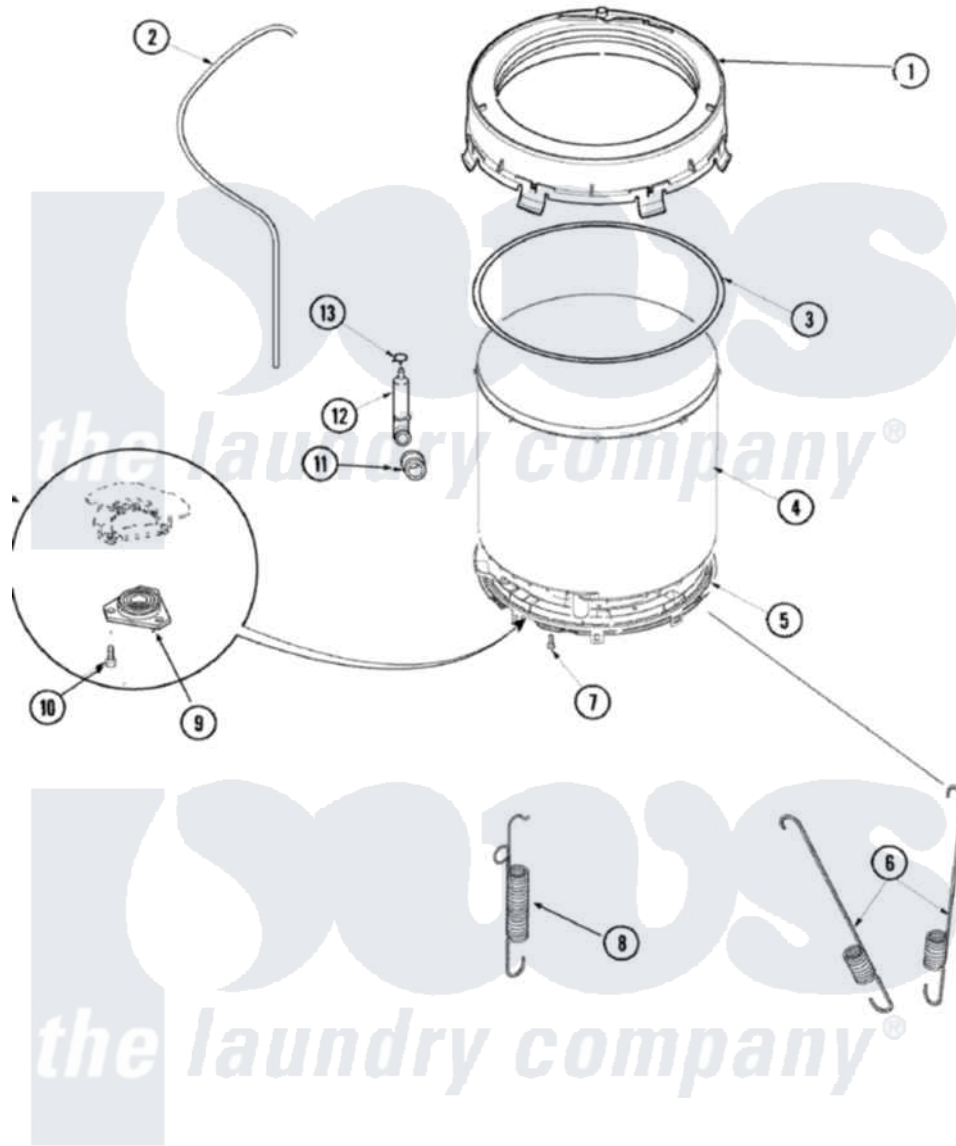

# Maytag SAV5300AWW 08 - OUTER TUB (SERIES 11 & 12)

Maytag [Residential Maytag SAV5300AWW Washer Parts](#) Parts Diagram 08 - OUTER TUB (SERIES 11 & 12)  
 Click on the part number to view part

Item	Original Part Number	Replaced By	Status	Part Description
1	40112001P		Not Available	COVER, OUTER TUB
2	40065001	<a href="#">21001748</a>		Hose, Pressure Switch
3	<a href="#">40076601</a>			Gasket, Tub Cover
4	<a href="#">40111001P</a>			Tub, Plastic Outer
5	<a href="#">40001102P</a>			Bottom, Outer Tub
6	27001026	<a href="#">Y37001124</a>		Spring, Tall Tub
7	<a href="#">40064301</a>			Screw, 1/4-15 x 3/4 Hex
8	<a href="#">27001025</a>			Spring, Counterweight
9	<a href="#">40004201P</a>			Main Bearing Assembly
10	40067901	<a href="#">40128701</a>		Screw, 5/16-18 X .50
11	<a href="#">40037801</a>			Grommet
12	<a href="#">40008501</a>			Assembly, Pressure Bulb
13	40109101	<a href="#">285655</a>		Clamp, Hose