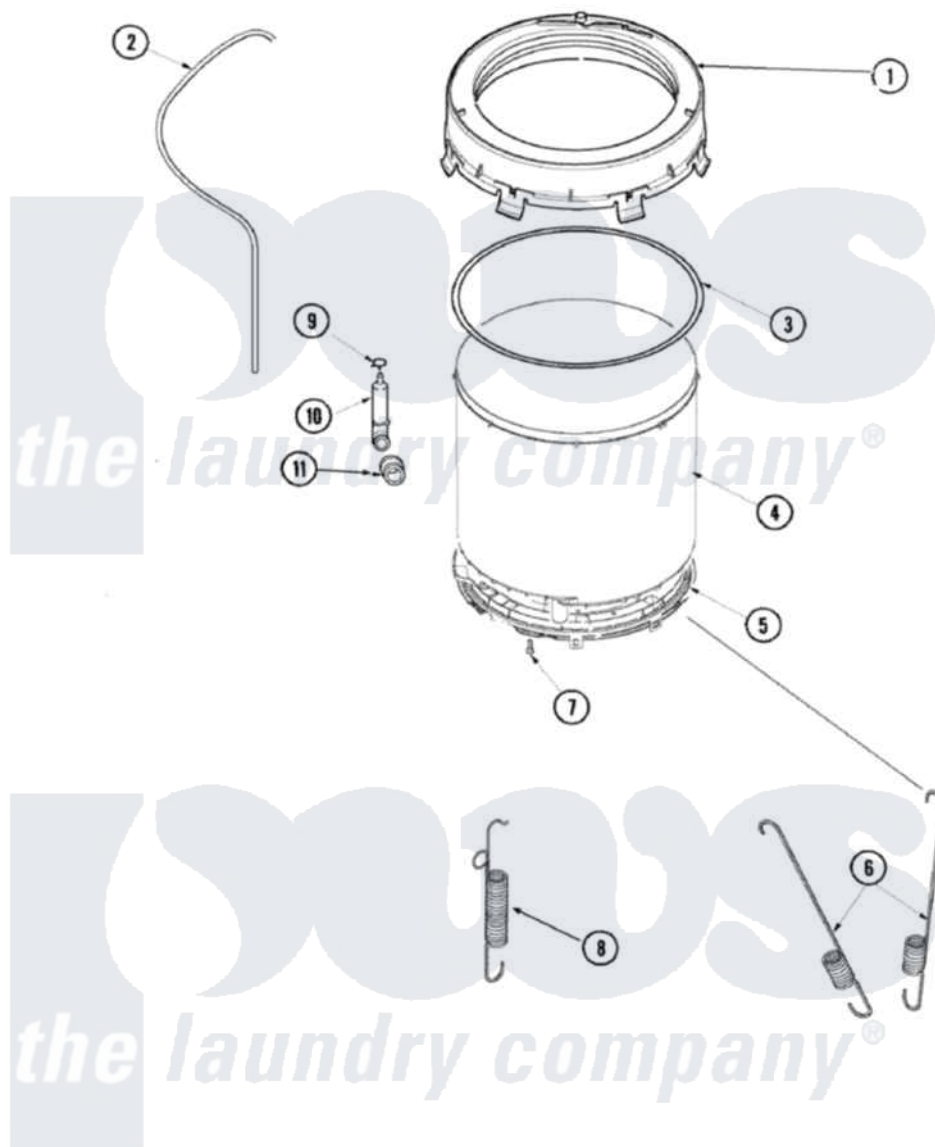

# Maytag SAV5300AWW 09 - OUTER TUB (SERIES 15)

Maytag Residential Maytag SAV5300AWW Washer Parts Parts Diagram 09 - OUTER TUB (SERIES 15)  
 Click on the part number to view part

Item	Original Part Number	Replaced By	Status	Part Description
1	40112001P		Not Available	COVER, OUTER TUB
2	40065001	<a href="#">21001748</a>		Hose, Pressure Switch
3	<a href="#">40076601</a>			Gasket, Tub Cover
4	<a href="#">40111001P</a>			Tub, Plastic Outer
5	<a href="#">27001067</a>			Bottom, Outer Tub
6	27001026	<a href="#">Y37001124</a>		Spring, Tall Tub
7	<a href="#">40064301</a>			Screw, 1/4-15 x 3/4 Hex
8	<a href="#">27001025</a>			Spring, Counterweight
9	40109101	<a href="#">285655</a>		Clamp, Hose
10	<a href="#">40008501</a>			Assembly, Pressure Bulb
11	<a href="#">40037801</a>			Grommet