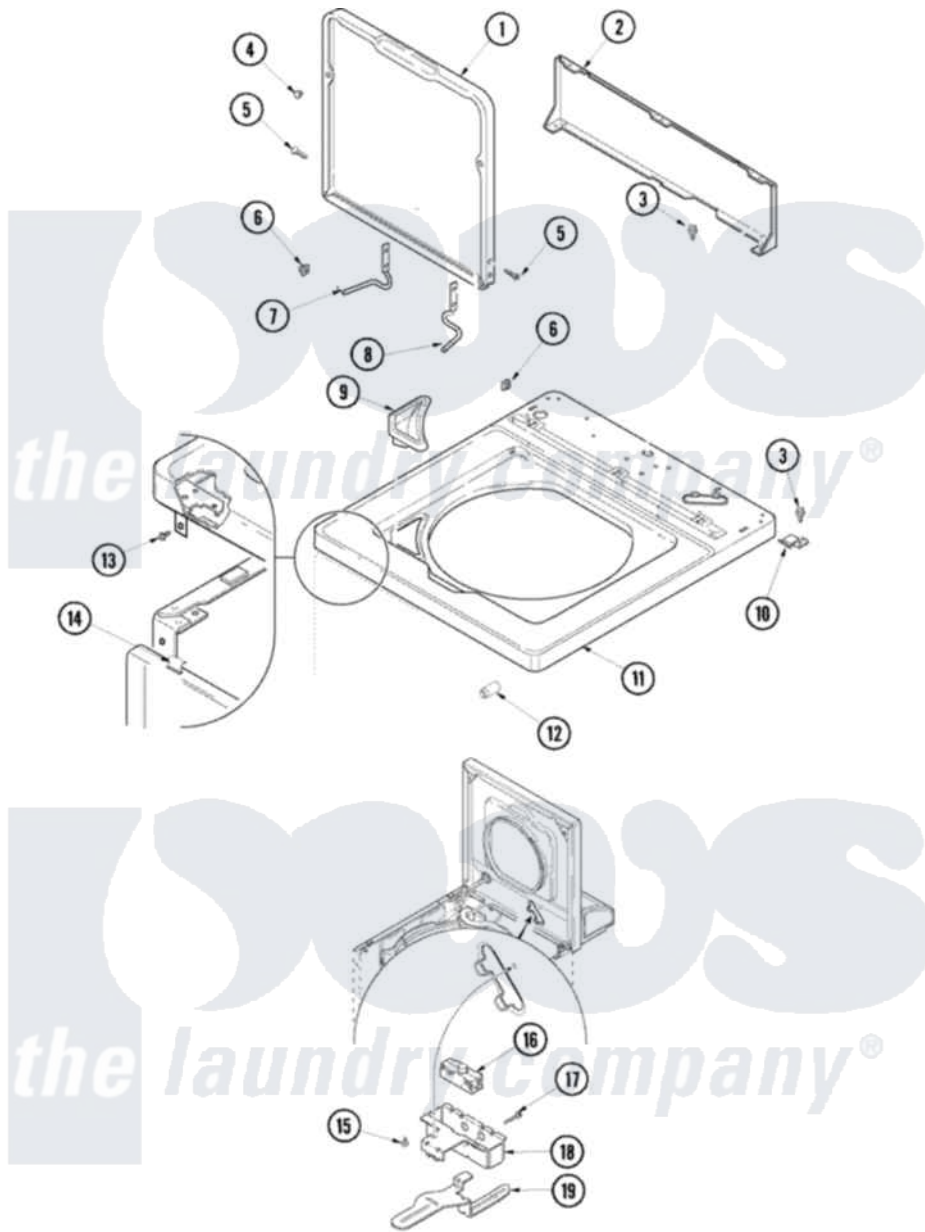

Maytag SAV5300AWW 11 - TOP

Maytag [Residential Maytag SAV5300AWW Washer Parts](#) Parts Diagram 11 - TOP
 Click on the part number to view part

Item	Original Part Number	Replaced By	Status	Part Description
1	27001082		Not Available	LID (WHT W/INSTRUCTION)
2	40121402			Panel, Back
3	501086	90767		Screw, 8A X 3/8 HeX Washer Head Tapping
4	40038001			Bumper
5	40039201	W10119828		Screw, Lid Hinge Mounting
6	40008201			Bushing, Hinge
7	40094002			Hinge, Lid Left Stop
8	40094101			Hinge, Lid Right Pass
9	40093901			Dispenser, Bleach
10	40063901			Clip, Hold Down
11	40000202WP	27001182		Top
12	40102101			Cap, Hinge
13	503661	27001200		Screw
14	56080	22001650		Fastener, Spring
15	501086	90767		Screw, 8A X 3/8 HeX Washer Head Tapping

16	40035001	27001095	Switch, Lid
17	40040701		Screw, Tapping No.6b-20
18	40009801		Holder, Lid Switch
19	40009701		Arm, Lid Switch