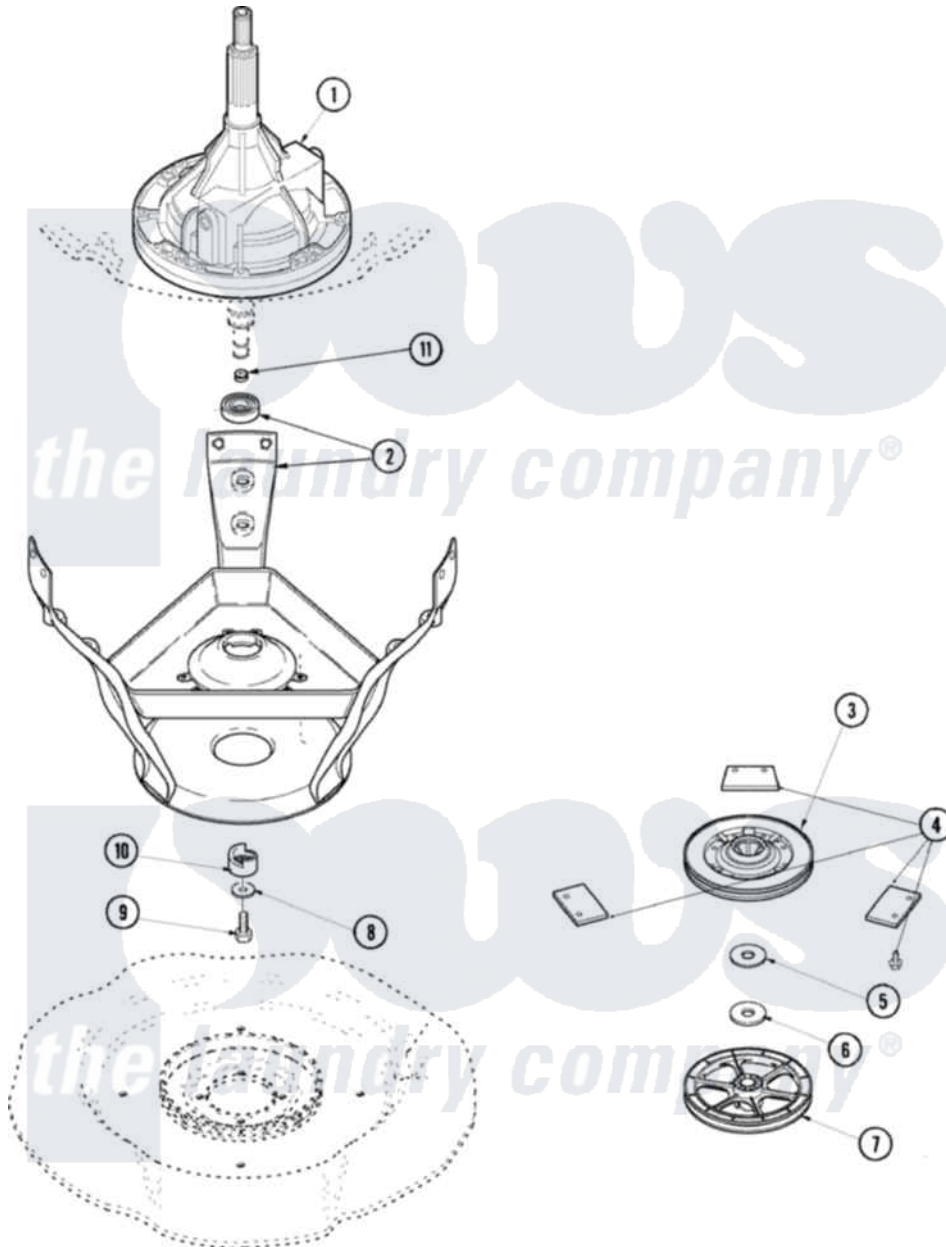

# Maytag SAV5300AWW 12 - TRANSMISSION & BRAKE

Maytag [Residential Maytag SAV5300AWW Washer Parts](#) Parts Diagram 12 - TRANSMISSION & BRAKE  
 Click on the part number to view part

Item	Original Part Number	Replaced By	Status	Part Description
1	40065301	<a href="#">12002178</a>		Transmison
2	40015302P	<a href="#">12002013</a>		Base
3	<a href="#">R9900474</a>			Brake Assembly
4	<a href="#">R0000014</a>			Kit, Brake Pad
"	<a href="#">26594P</a>			Grease, Silicone - 2 Oz Tube
5	<a href="#">40065701</a>			Washer, 2 Odx.63 ID
6	<a href="#">40063201</a>			Washer, Flat
7	<a href="#">40047202</a>			Pulley, Spin
8	<a href="#">40041501</a>			Washer
9	<a href="#">40063401</a>			Screw, 1/4-20 x 5/8 Hex
10	40047401	<a href="#">40047402</a>		Helix, Plastic
11	35-2010	<a href="#">207843</a>		Lip Seal Repair Kit