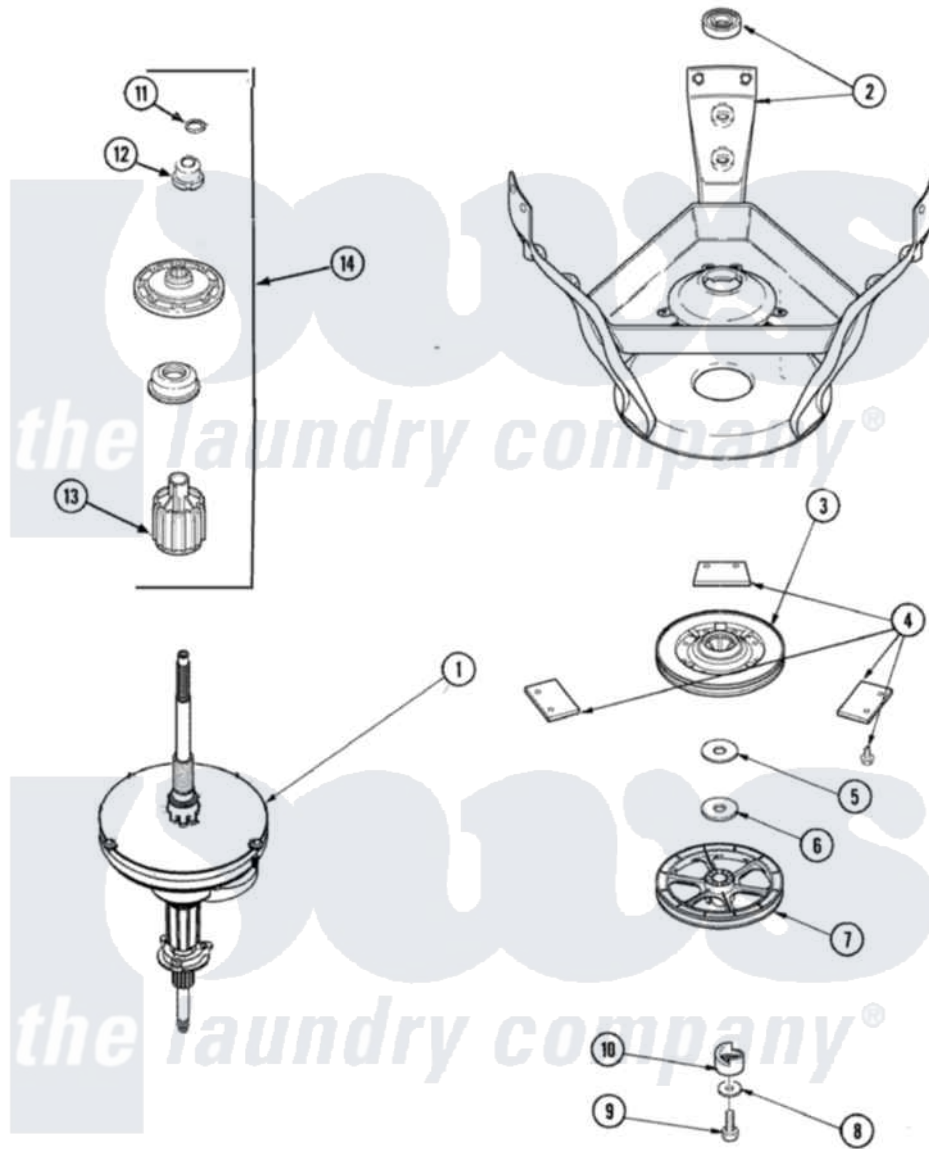

Maytag SAV5300AWW 13 - TRANSMISSION & BRAKE (SERIES 15)

Maytag Residential Maytag SAV5300AWW Washer Parts Parts Diagram 13 - TRANSMISSION & BRAKE (SERIES 15)

Click on the part number to view part

| Item | Original Part Number | Replaced By | Status | Part Description |
|------|--------------------------|---------------------------|--------|------------------------------|
| 1 | 27001035 | W10219151 | | Transmission |
| 2 | 40015302P | 12002013 | | Base |
| 3 | R9900474 | | | Brake Assembly |
| 4 | R0000014 | | | Kit, Brake Pad |
| " | 26594P | | | Grease, Silicone - 2 Oz Tube |
| 5 | 40065701 | | | Washer, 2 Odx.63 ID |
| 6 | 40063201 | | | Washer, Flat |
| 7 | 40047202 | | | Pulley, Spin |
| 8 | 40041501 | | | Washer |
| 9 | 40063401 | | | Screw, 1/4-20 x 5/8 Hex |
| 10 | 40047401 | 40047402 | | Helix, Plastic |
| 11 | 25-7941 | | | "O" Ring, Agtr Drive Shaft |
| 12 | 21001533 | 35-5655-1 | | Seal |
| 13 | Y2200109 | W10116784 | | Bell-Drive |
| 14 | Y2200460 | W10116791 | | Hub And Seal |