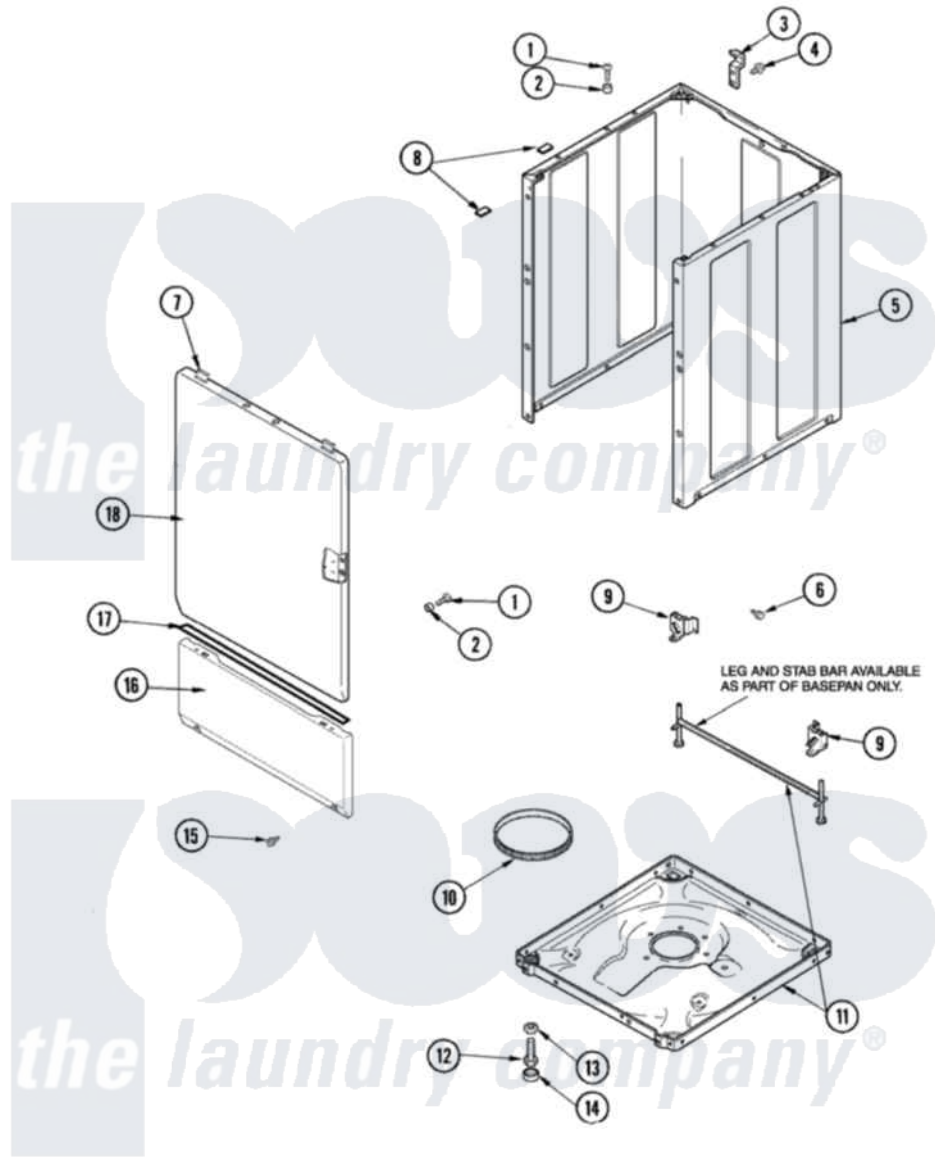

# Maytag SAV5401AWW 01 - CABINET & BASE

Maytag [Residential Maytag SAV5401AWW Washer Parts](#) Parts Diagram 01 - CABINET & BASE  
 Click on the part number to view part

Item	Original Part Number	Replaced By	Status	Part Description
1	32671	<a href="#">Y014874</a>		Screw, Idler Arm And Sleeve
2	<a href="#">505187</a>			Locator, Panel
3	<a href="#">500003</a>			Hinge, Top
4	40064801	<a href="#">3390631</a>		Screw, 10-16 X 3/8
5	40076402WP	<a href="#">37001284</a>		Cabinet As Pack
6	40038201	<a href="#">27001200</a>		Screw
7	<a href="#">40034202</a>			Clip, Spring
"	501086	<a href="#">90767</a>		Screw, 8A X 3/8 HeX Washer Head Tapping
"	56080	<a href="#">22001650</a>		Fastener, Spring
8	<a href="#">Y56128</a>			Pad, Bumper
9	<a href="#">40031501</a>			Bracket, Self Leveling
10	<a href="#">40037401</a>			Ring, Friction
11	40031201P	<a href="#">27001226</a>		Base Lev
12	40039001	<a href="#">22003428</a>		Leg, Adjustable
13	<a href="#">40038101</a>			Nut, Leg
14	<a href="#">40016001</a>			Foot, Rubber

15	<a href="#">40034101</a>	Screw, No.12bx1/2
16	<a href="#">40045301WP</a>	Panel, Access
17	<a href="#">40083101</a>	Tape, Foam
18	<a href="#">40035401WP</a>	Panel, Front