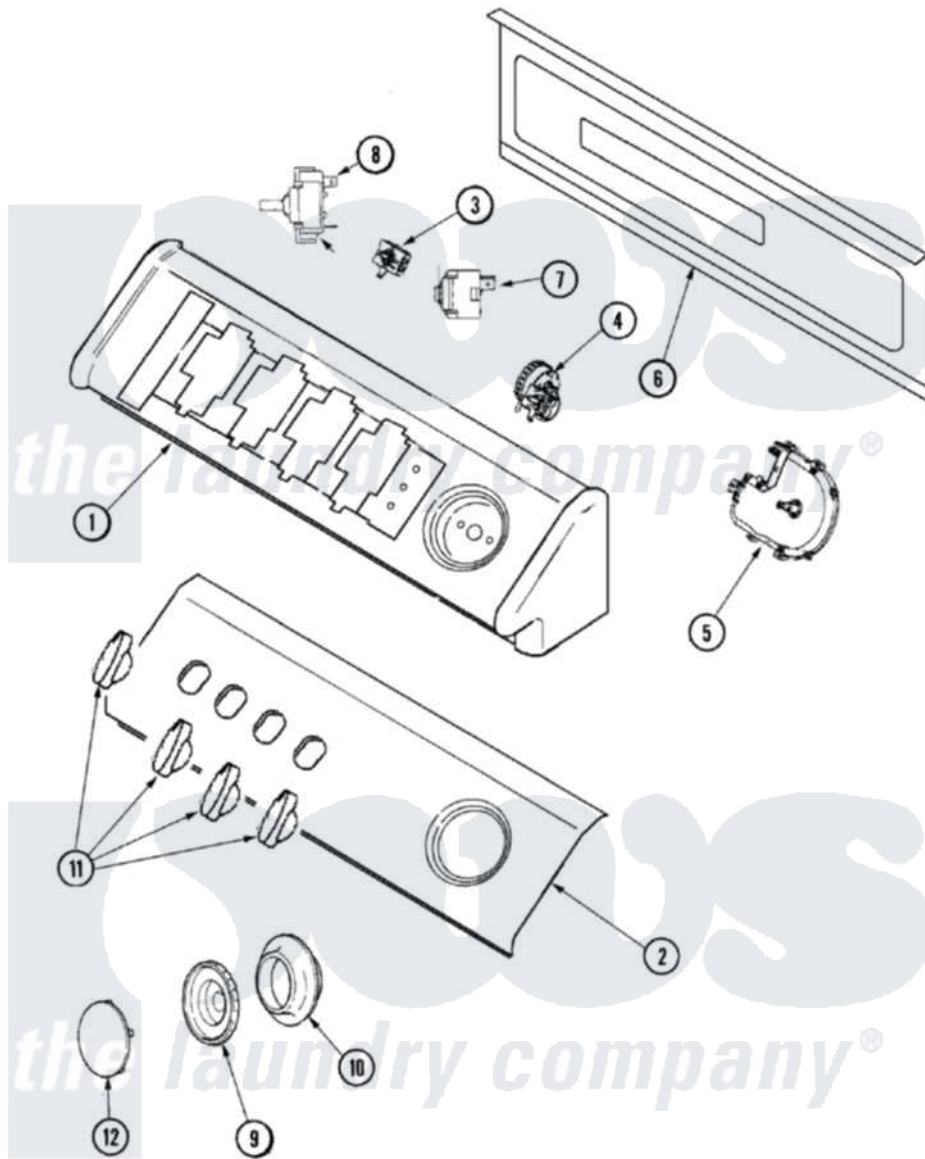

Maytag SAV5401AWW 02 - CONTROL PANEL

Maytag Residential Maytag SAV5401AWW Washer Parts Parts Diagram 02 - CONTROL PANEL
 Click on the part number to view part

| Item | Original Part Number | Replaced By | Status | Part Description |
|------|--------------------------|--------------------------|---------------|------------------------------|
| 1 | 33002286 | | Not Available | CONSOLE (WHT) |
| 2 | 27001050 | | | Facia Ground Wire Assembly |
| " | 27001049 | | | Graphic Control Panel, Facia |
| 3 | 22001825 | | | Temperature Switch - Rotary |
| 4 | 27001047 | | | Switch, Pressure |
| 5 | 33001855 | 33002917 | | Screw, No.10-16 |
| " | 27001048 | 27001060 | | Timer |
| 6 | 27001051 | | | Back Panel, Hood/Console |
| 7 | 22001794 | | | Switch, Rotary |
| 8 | 22002578 | | | Switch, Speed |
| 9 | 22002996 | 22003952 | | Knob, Timer |
| 10 | 22002995 | | Not Available | SKIRT, TIMER KNOB (WHT) |
| " | 22002997 | | | Pin, Locking |
| 11 | 22003913 | 22001663 | | Knob, Selector Switch |
| 12 | 22001664 | | | Timer Knob Insert/Cap |
| 13 | 40098701 | 27001142 | | Cord, Power |