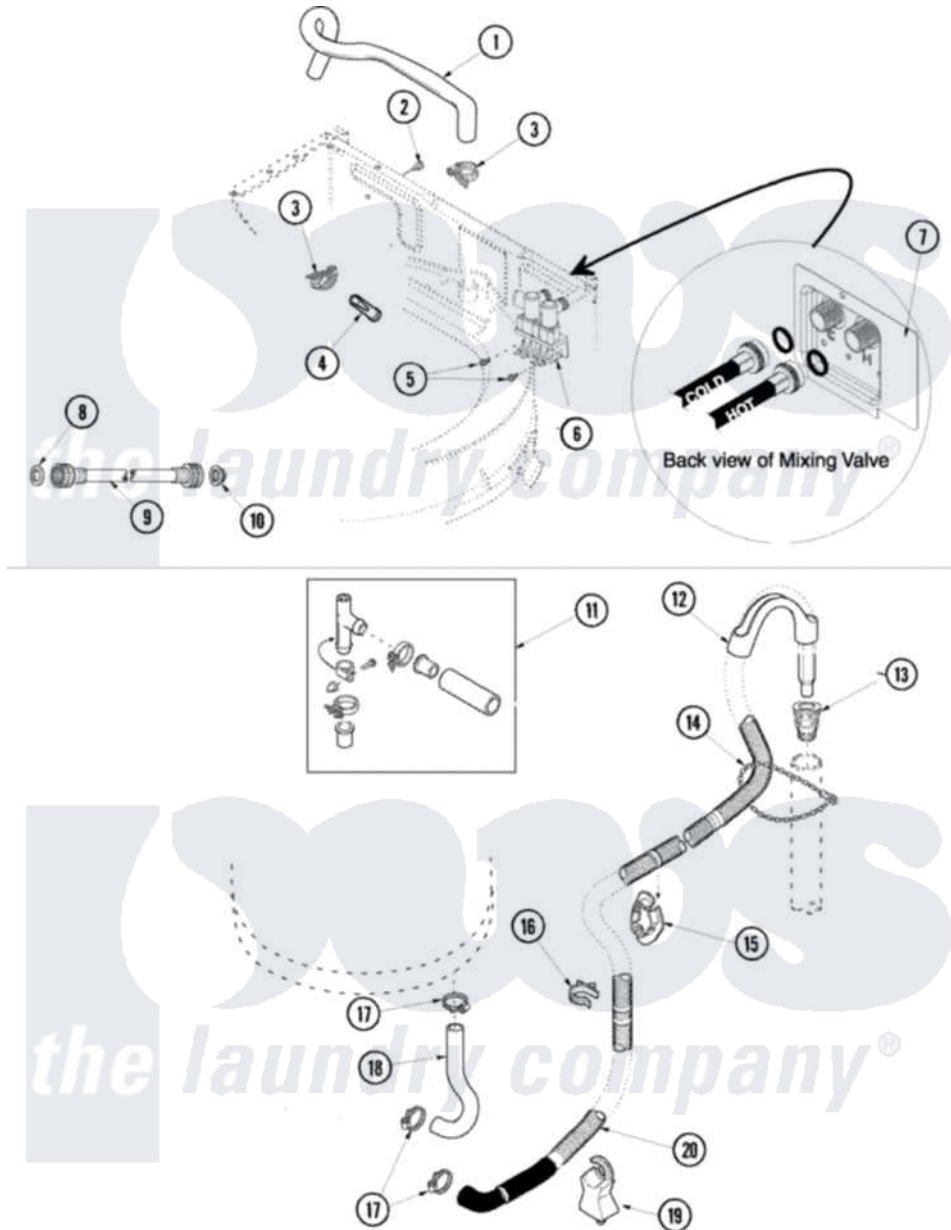

Maytag SAV5401AWW 03 - MIXING VALVE AND HOSES

Maytag [Residential Maytag SAV5401AWW Washer Parts](#) Parts Diagram 03 - MIXING VALVE AND HOSES
 Click on the part number to view part

Item	Original Part Number	Replaced By	Status	Part Description
1	40098901	27001184		Hose, Mixing Valve To Tub
2	503661	27001200		Screw
3	36801	596669		Clamp, Manifold
4	34500	22001900		Preventer, Back Flow
5	501086	90767		Screw, 8A X 3/8 HeX Washer Head Tapping
6	40097701	R0131578		Valve-Inlet
7	40098801			Plate, Mixing Value
8	20290	Y013783		Washer, Inlet Hose
9	35-0874	76313		Hosefill
"	33-7891	89503		Hose-Inlet
10	28605	22002960		Strainer, Washer Inlet
11	562P3	76660		Break-Sphn
12	33615	22003814		Retainer, Drain Hose
13	40008101			Adapter, Standpipe
14	33489	8539404		Tie-Wire
15	40058501			Relief, Strain Drain

16	36014		Clip, Retainer-Hose
17	36801	596669	Clamp, Manifold
18	40094201		Hose, Tub To Pump
19	40044901		Stand, Hose
20	40053901		Hose, Drain