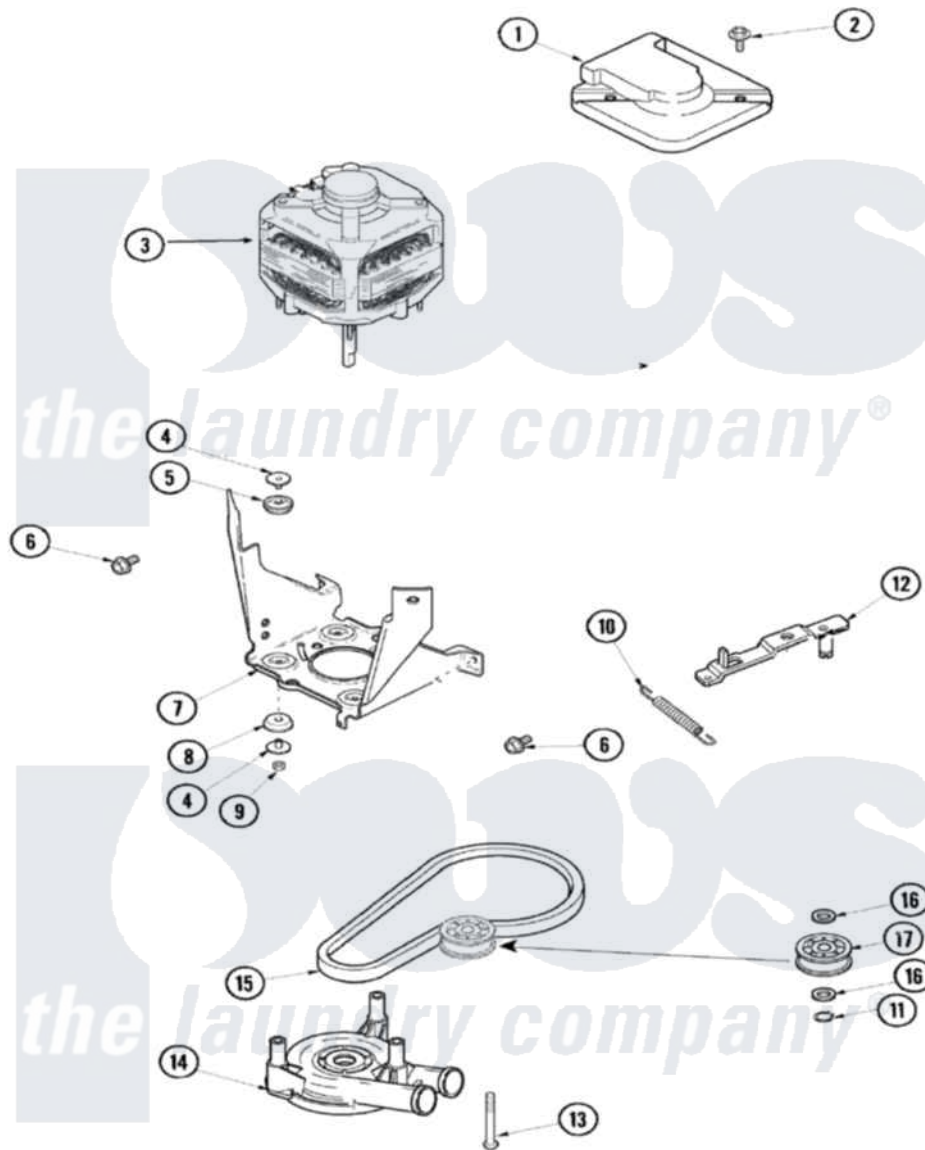

# Maytag SAV5401AWW 04 - MOTOR, PUMP AND IDLER ASSEMBLY

Maytag [Residential Maytag SAV5401AWW Washer Parts](#) Parts Diagram 04 - MOTOR, PUMP AND IDLER ASSEMBLY

[Click on the part number to view part](#)

Item	Original Part Number	Replaced By	Status	Part Description
1	<a href="#">40112301</a>			Shield, Motor
2	40046701	<a href="#">4312464</a>		Screw
3	27001055	<a href="#">27001215</a>		Motor W/Pulley
4	<a href="#">40053701</a>			Post, Isolator
5	<a href="#">40053801</a>			Mount, Motor Upper
6	40105601	<a href="#">40128701</a>		Screw, 5/16-18 X .50
7	40015502		Not Available	BRACKET, MOTOR MOUNT
8	<a href="#">40054301</a>			Mount, Motor Lower
9	40095101	<a href="#">Y707702</a>		Locknut
10	<a href="#">40061401</a>			Spring, Idler Lever
11	<a href="#">23748</a>			Ring, Retaining
12	<a href="#">27001028</a>			Idler Lever Assembly
13	<a href="#">40063701</a>			Screw, 10-16 x 1.75
14	27001024	<a href="#">285655</a>		Clamp, Hose
"	40040301	<a href="#">27001233</a>		Pump
15	<a href="#">27001006</a>			Belt, Spin And Agitator

16	<a href="#">52549</a>	Washer, 501 ID X3/4 Odx
17	<a href="#">27001225</a>	Nut, Jam Mid Lock 1/4-20
"	<a href="#">40045001</a>	Idler Pulley Assembly
"	<a href="#">40038901</a>	Screw, 1/4-20