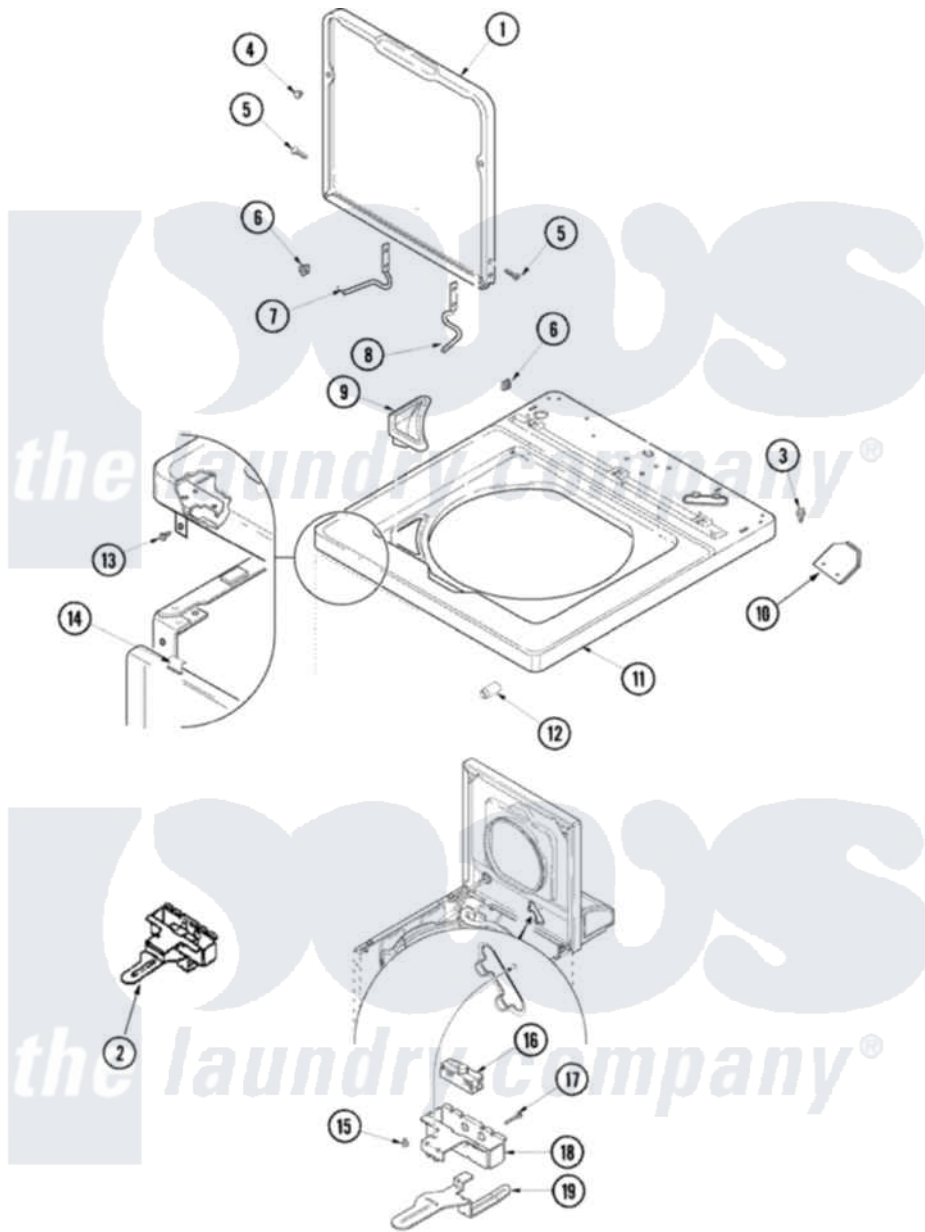

Maytag SAV5401AWW 06 - TOP AND DOOR SWITCH

Maytag [Residential Maytag SAV5401AWW Washer Parts](#) Parts Diagram 06 - TOP AND DOOR SWITCH
 Click on the part number to view part

Item	Original Part Number	Replaced By	Status	Part Description
1	27001082		Not Available	LID (WHT W/INSTRUCTION)
2	40034901	40034901P		Assembly- Lid
3	501086	90767		Screw, 8A X 3/8 HeX Washer Head Tapping
4	40038001			Bumper
5	40039201	W10119828		Screw, Lid Hinge Mounting
6	40008201			Bushing, Hinge
7	40094002			Hinge, Lid Left Stop
8	40094101			Hinge, Lid Right Pass
9	40093901			Dispenser, Bleach
10	40063901			Clip, Hold Down
11	27001044	27001182		Top
12	40102101			Cap, Hinge
13	503661	27001200		Screw
14	56080	22001650		Fastener, Spring
15	501086	90767		Screw, 8A X 3/8 HeX Washer Head Tapping

16	40035001	27001095	Switch, Lid
17	40040701		Screw, Tapping No.6b-20
18	40009801		Holder, Lid Switch
19	40009701		Arm, Lid Switch