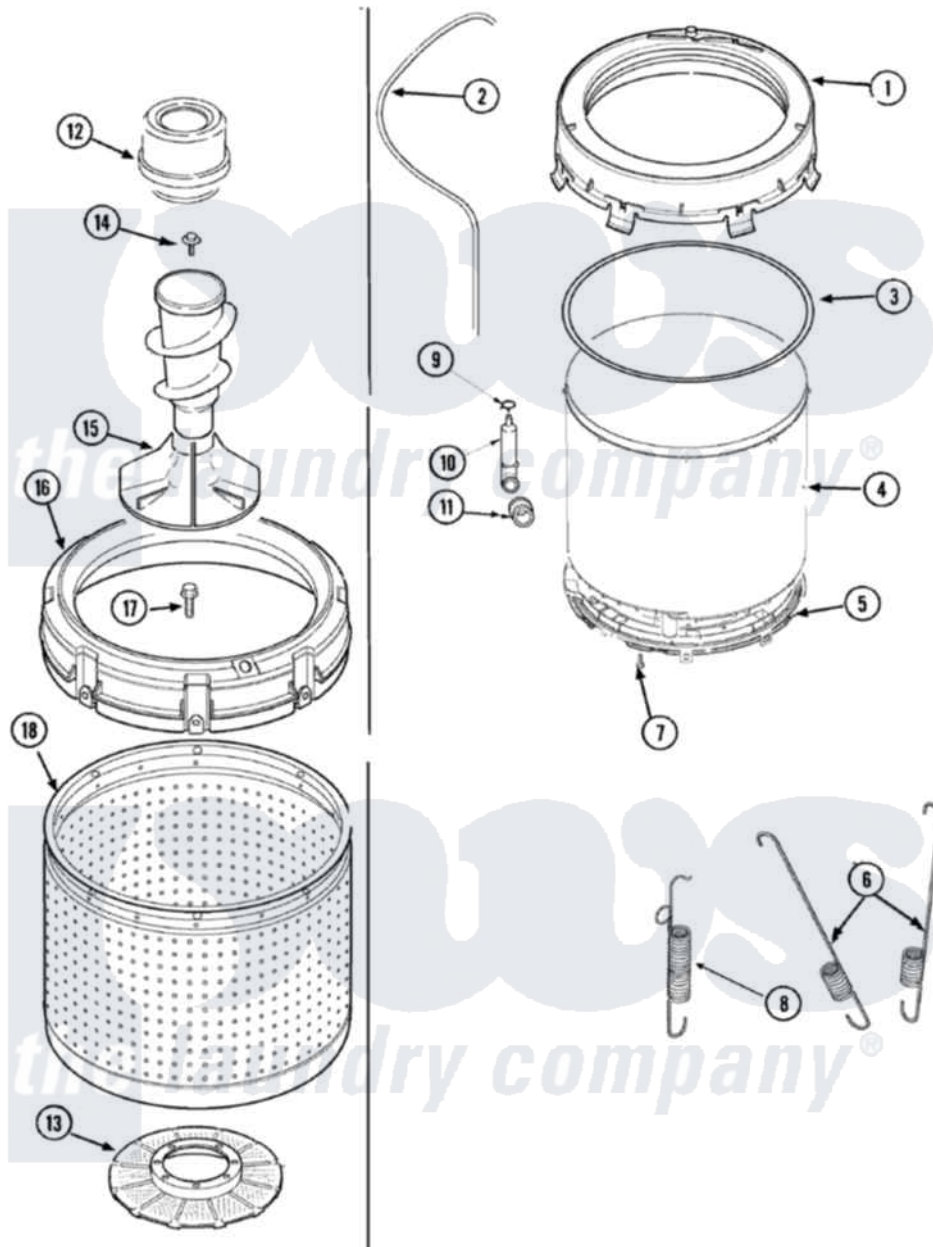

Maytag SAV5401AWW 08 - TUB (INNER & OUTER)

Maytag Residential Maytag SAV5401AWW Washer Parts Parts Diagram 08 - TUB (INNER & OUTER)
 Click on the part number to view part

Item	Original Part Number	Replaced By	Status	Part Description
1	27001053		Not Available	TUB COVER ASSY W' GASKET
2	40065001	21001748		Hose, Pressure Switch
3	40076601			Gasket, Tub Cover
4	40111001P			Tub, Plastic Outer
5	27001067			Bottom, Outer Tub
6	27001026	Y37001124		Spring, Tall Tub
7	40064301			Screw, 1/4-15 x 3/4 Hex
8	27001025			Spring, Counterweight
9	27001024	285655		Clamp, Hose
10	40008501			Assembly, Pressure Bulb
11	40037801			Grommet
12	21001905			Dispenser, Fabric
13	40008001			Filter, Lint
14	40065102			Screw, Shoulder 1/4
15	22004042			Agitator/Auger Assembly
16	27001052			Balance Ring