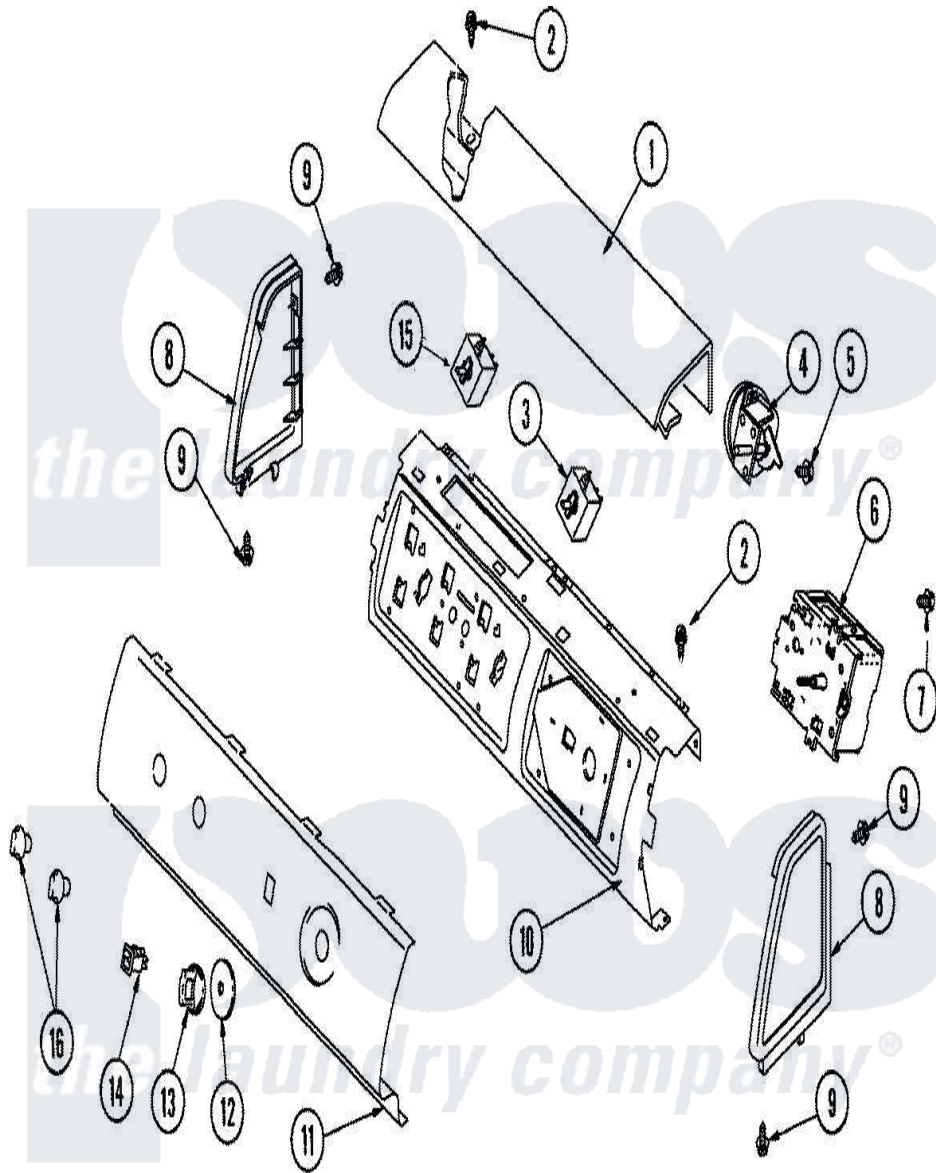

Maytag SAV5600AWW 02 - CONTROL PANEL

Maytag Residential Maytag SAV5600AWW Washer Parts Parts Diagram 02 - CONTROL PANEL
 Click on the part number to view part

Item	Original Part Number	Replaced By	Status	Part Description
1	503674W			Cover, Top
2	501086	90767		Screw, 8A X 3/8 HeX Washer Head Tapping
3	40046601			Switch, Temperature Select
4	40077201			Switch, Pressure
5	501086	90767		Screw, 8A X 3/8 HeX Washer Head Tapping
6	40059001	40059002		Timer, Mallory 13 CYC
7	501086	90767		Screw, 8A X 3/8 HeX Washer Head Tapping
8	40012701W		Not Available	ENDCAP (RT-WHT)
"	40012702W			Endcap
9	501086	90767		Screw, 8A X 3/8 HeX Washer Head Tapping
10	40039601			Support, Control Panel
11	40136801W			Panel, Control
12	40013703W			Dial, Timer Knob
13	40014003W			Knob, Speed Switch

14	38424W		Switch, Rocker
15	40039501		Switch, Speed
16	40013403W		Knob, Selector
18	40100001	27001041	Harness, Base Wire
"	40100601		Harness, Hood Wire
19	40098701	27001142	Cord, Power