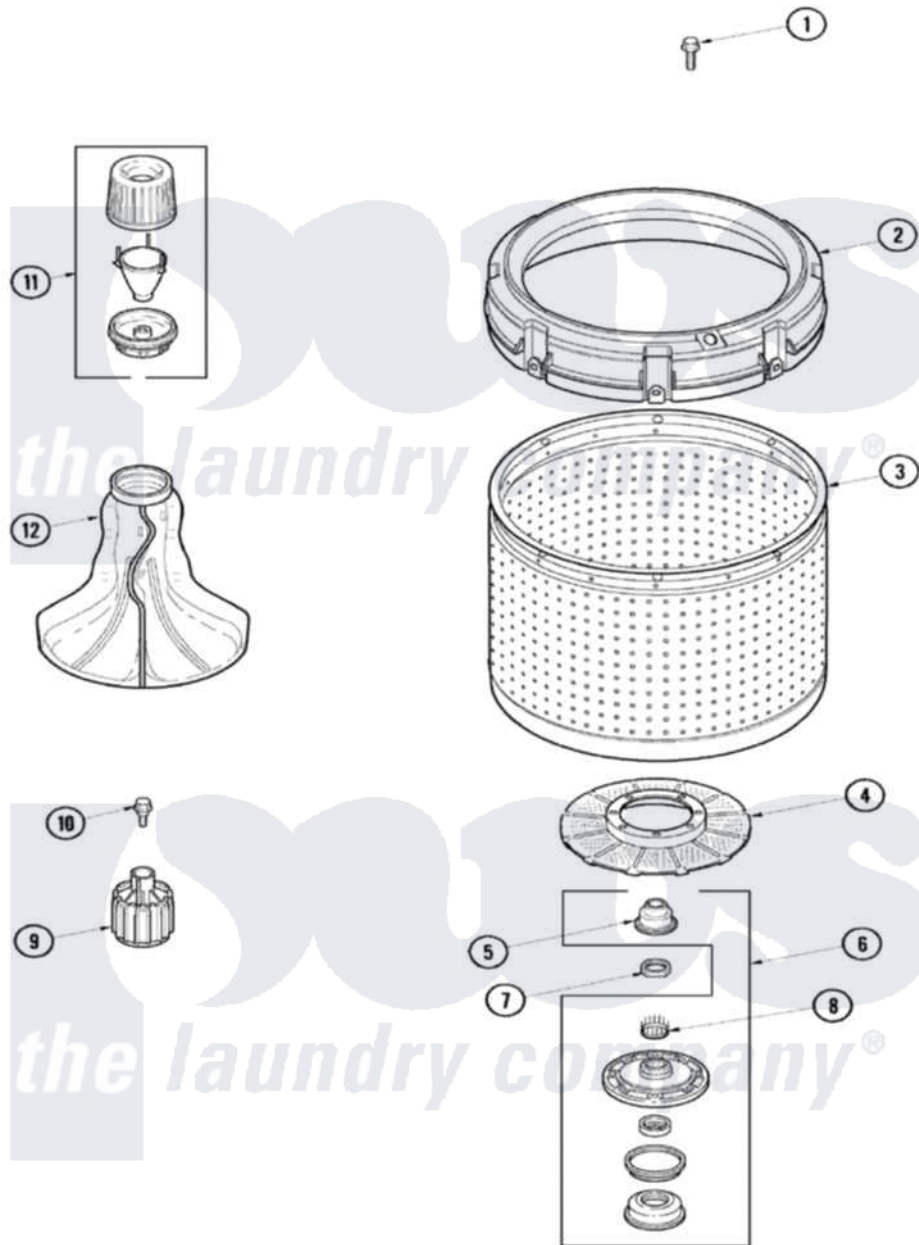

# Maytag SAV5600AWW 03 - INNER TUB

Maytag [Residential Maytag SAV5600AWW Washer Parts](#) Parts Diagram 03 - INNER TUB  
 Click on the part number to view part

Item	Original Part Number	Replaced By	Status	Part Description
1	40063301	<a href="#">3400527</a>		Screw
2	40002901	<a href="#">27001052</a>		Balance Ring
3	40000801P	<a href="#">719P3</a>		Assembly- Wash
4	<a href="#">4008001</a>			Filter, Lint
5	<a href="#">40016101</a>			Seal, Bell Drive
6	<a href="#">R9900457</a>			Kit, Hub And Seal
7	<a href="#">40016301</a>			Nut, Lock
8	<a href="#">40008301</a>			Insert, Spline
9	<a href="#">R9900189</a>			Kit, Drive Bell And Seal
10	<a href="#">40065102</a>			Screw, Shoulder 1/4
11	<a href="#">40002101W</a>			Assembly, Fabric Softner
12	<a href="#">40000501W</a>			Agitator, Flex Vane