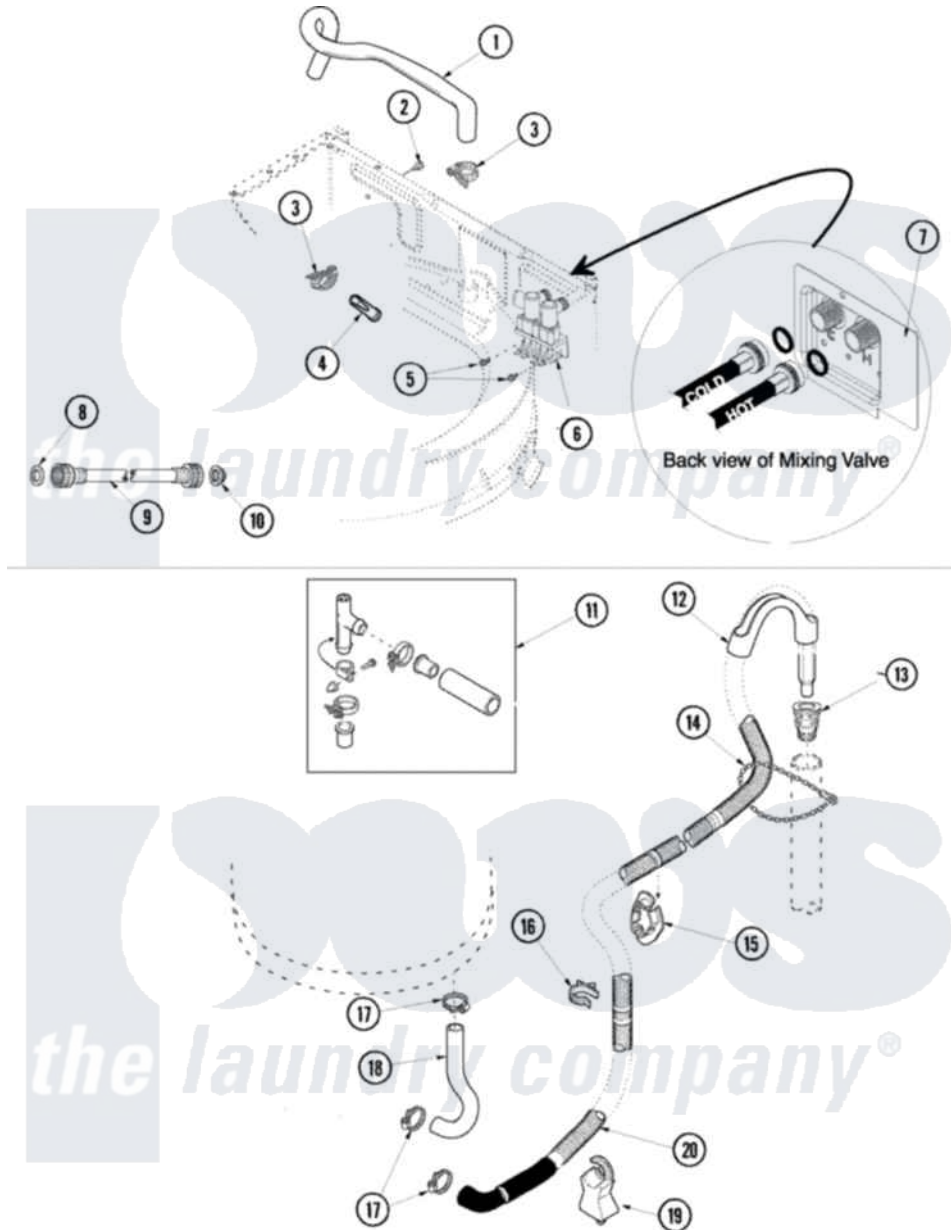

Maytag SAV5600AWW 05 - MIXING VALUE & HOSES

Maytag [Residential Maytag SAV5600AWW Washer Parts](#) Parts Diagram 05 - MIXING VALUE & HOSES
 Click on the part number to view part

Item	Original Part Number	Replaced By	Status	Part Description
1	40098901	27001184		Hose, Mixing Valve To Tub
2	503661	27001200		Screw
3	36801	596669		Clamp, Manifold
4	34500	22001900		Preventer, Back Flow
5	501086	90767		Screw, 8A X 3/8 HeX Washer Head Tapping
6	40097701	R0131578		Valve-Inlet
7	40098801			Plate, Mixing Value
8	20290	Y013783		Washer, Inlet Hose
9	40058001	76313		Hosefill
"	40058002	76313		Hosefill
10	28605	22002960		Strainer, Washer Inlet
11	562P3	76660		Break-Sphn
12	33615	22003814		Retainer, Drain Hose
13	40008101			Adapter, Standpipe
14	M0321208	8539404		Tie-Wire
15	40058501			Relief, Strain Drain

16	36014		Clip, Retainer-Hose
17	36802	285655	Clamp, Hose
18	40094201		Hose, Tub To Pump
19	40044901		Stand, Hose
20	40053901		Hose, Drain