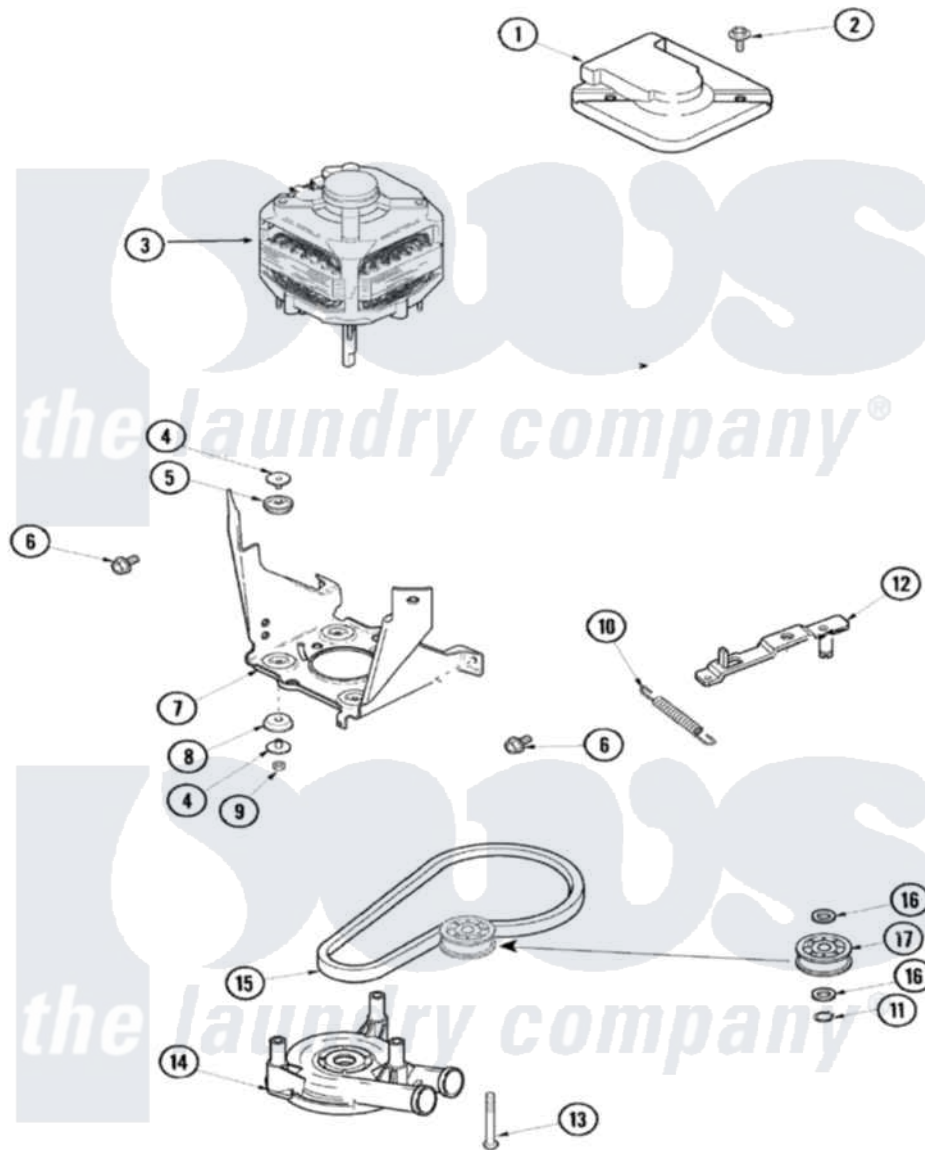

# Maytag SAV5600AWW 06 - MOTOR, PUMP, BELT & IDLER

Maytag [Residential Maytag SAV5600AWW Washer Parts](#) Parts Diagram 06 - MOTOR, PUMP, BELT & IDLER  
 Click on the part number to view part

| Item | Original Part Number     | Replaced By              | Status        | Part Description        |
|------|--------------------------|--------------------------|---------------|-------------------------|
| 1    | <a href="#">40112301</a> |                          |               | Shield, Motor           |
| 2    | 40046701                 | <a href="#">4312464</a>  |               | Screw                   |
| 3    | 40095003                 | <a href="#">27001215</a> |               | Motor W/Pulley          |
| 4    | <a href="#">40053701</a> |                          |               | Post, Isolator          |
| 5    | <a href="#">40053801</a> |                          |               | Mount, Motor Upper      |
| 6    | 40067901                 | <a href="#">40128701</a> |               | Screw, 5/16-18 X .50    |
| 7    | 40015501R                |                          | Not Available | BRACKET, MOTOR MOUNT    |
| 8    | <a href="#">40054301</a> |                          |               | Mount, Motor Lower      |
| 9    | 40095101                 | <a href="#">Y707702</a>  |               | Locknut                 |
| 10   | <a href="#">40061401</a> |                          |               | Spring, Idler Lever     |
| 11   | <a href="#">23748</a>    |                          |               | Ring, Retaining         |
| 12   | <a href="#">27001028</a> |                          |               | Idler Lever Assembly    |
| 13   | <a href="#">40063701</a> |                          |               | Screw, 10-16 x 1.75     |
| 14   | 40040301                 | <a href="#">27001233</a> |               | Pump                    |
| 15   | 40053607                 | <a href="#">27001007</a> |               | Belt, Spin              |
| 16   | <a href="#">52549</a>    |                          |               | Washer, 501 ID X3/4 Odx |