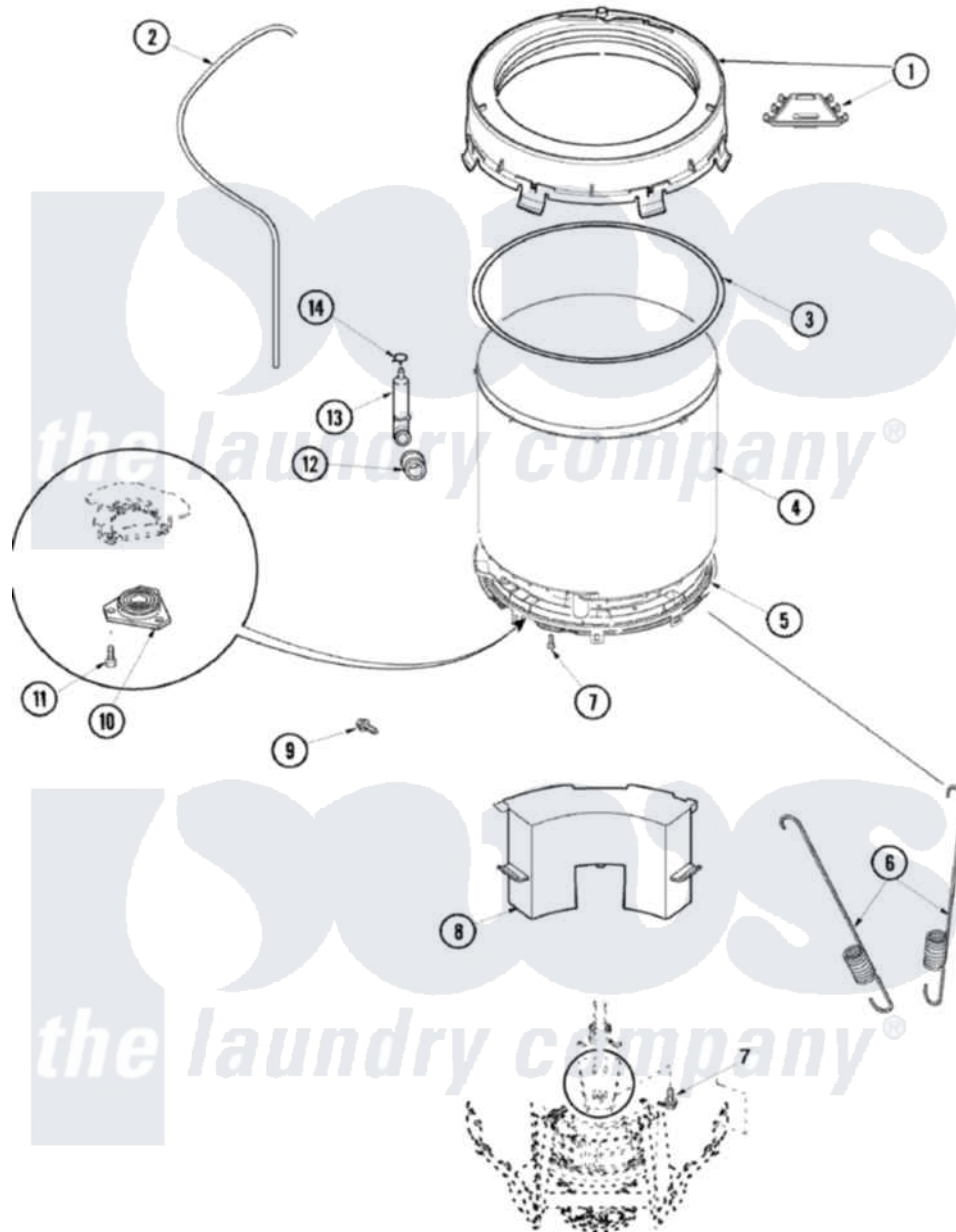

# Maytag SAV5600AWW 07 - OUTER TUB

Maytag Residential Maytag SAV5600AWW Washer Parts Parts Diagram 07 - OUTER TUB  
 Click on the part number to view part

Item	Original Part Number	Replaced By	Status	Part Description
1	40112001P		Not Available	COVER, OUTER TUB
2	40065001	<a href="#">21001748</a>		Hose, Pressure Switch
3	<a href="#">40076601</a>			Gasket, Tub Cover
4	<a href="#">40111001P</a>			Tub, Plastic Outer
5	<a href="#">40001102P</a>			Bottom, Outer Tub
6	<a href="#">40045202</a>			Spring, Tall Tub
7	<a href="#">40064301</a>			Screw, 1/4-15 x 3/4 Hex
8	<a href="#">40015901</a>			Assembly Counter Weight
9	<a href="#">40070401</a>			Screw, 1/4-20 x 7/8 Hex
10	<a href="#">40004201P</a>			Main Bearing Assembly
11	40067901	<a href="#">40128701</a>		Screw, 5/16-18 X .50
12	<a href="#">40037801</a>			Grommet
13	<a href="#">40008501</a>			Assembly, Pressure Bulb
14	40109101	<a href="#">285655</a>		Clamp, Hose