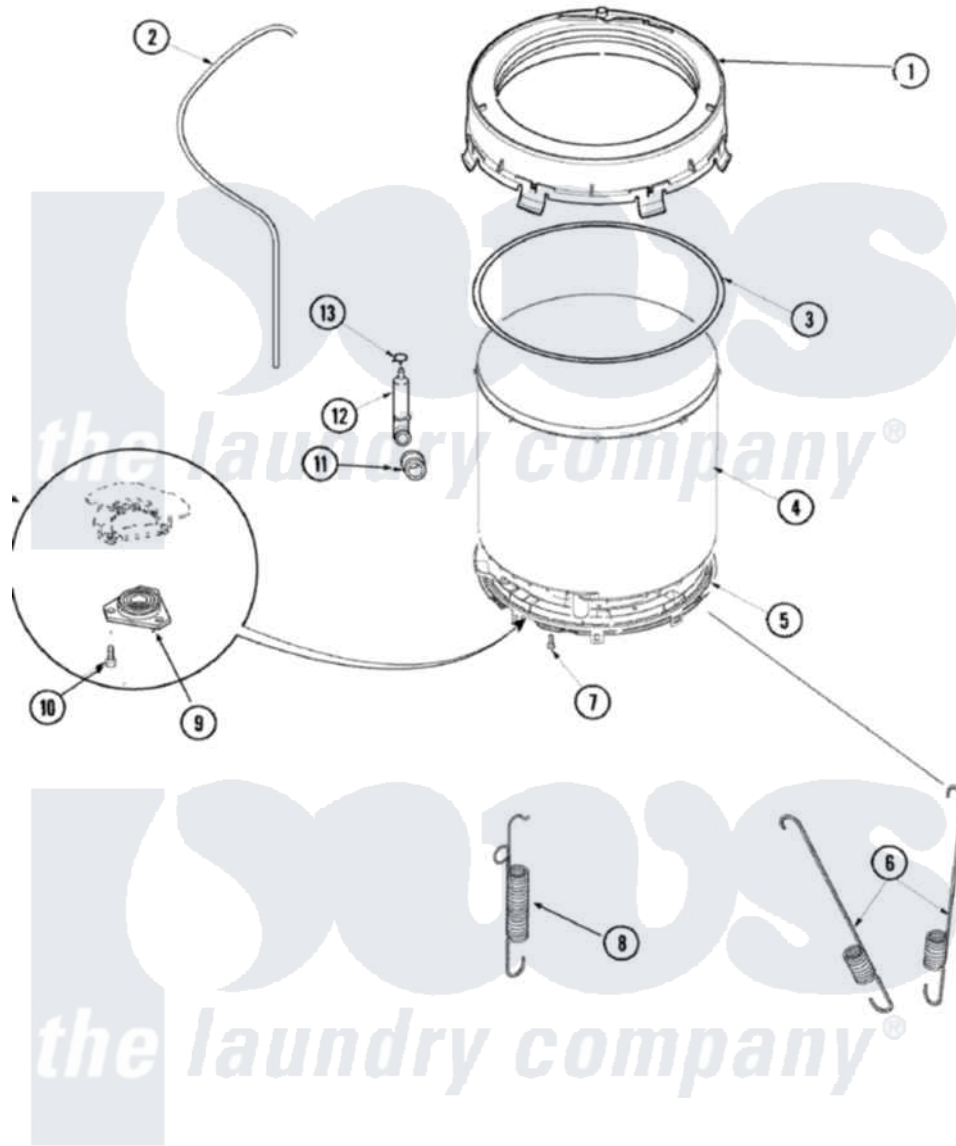

Maytag SAV5600AWW 08 - OUTER TUB (SERIES 11 & 12)

Maytag [Residential Maytag SAV5600AWW Washer Parts](#) Parts Diagram 08 - OUTER TUB (SERIES 11 & 12)
 Click on the part number to view part

Item	Original Part Number	Replaced By	Status	Part Description
1	40112001P		Not Available	COVER, OUTER TUB
2	40065001	21001748		Hose, Pressure Switch
3	40076601			Gasket, Tub Cover
4	40111001P			Tub, Plastic Outer
5	40001102P			Bottom, Outer Tub
6	27001026	Y37001124		Spring, Tall Tub
7	40064301			Screw, 1/4-15 x 3/4 Hex
8	27001025			Spring, Counterweight
9	40004201P			Main Bearing Assembly
10	40067901	40128701		Screw, 5/16-18 X .50
11	40037801			Grommet
12	40008501			Assembly, Pressure Bulb
13	40109101	285655		Clamp, Hose