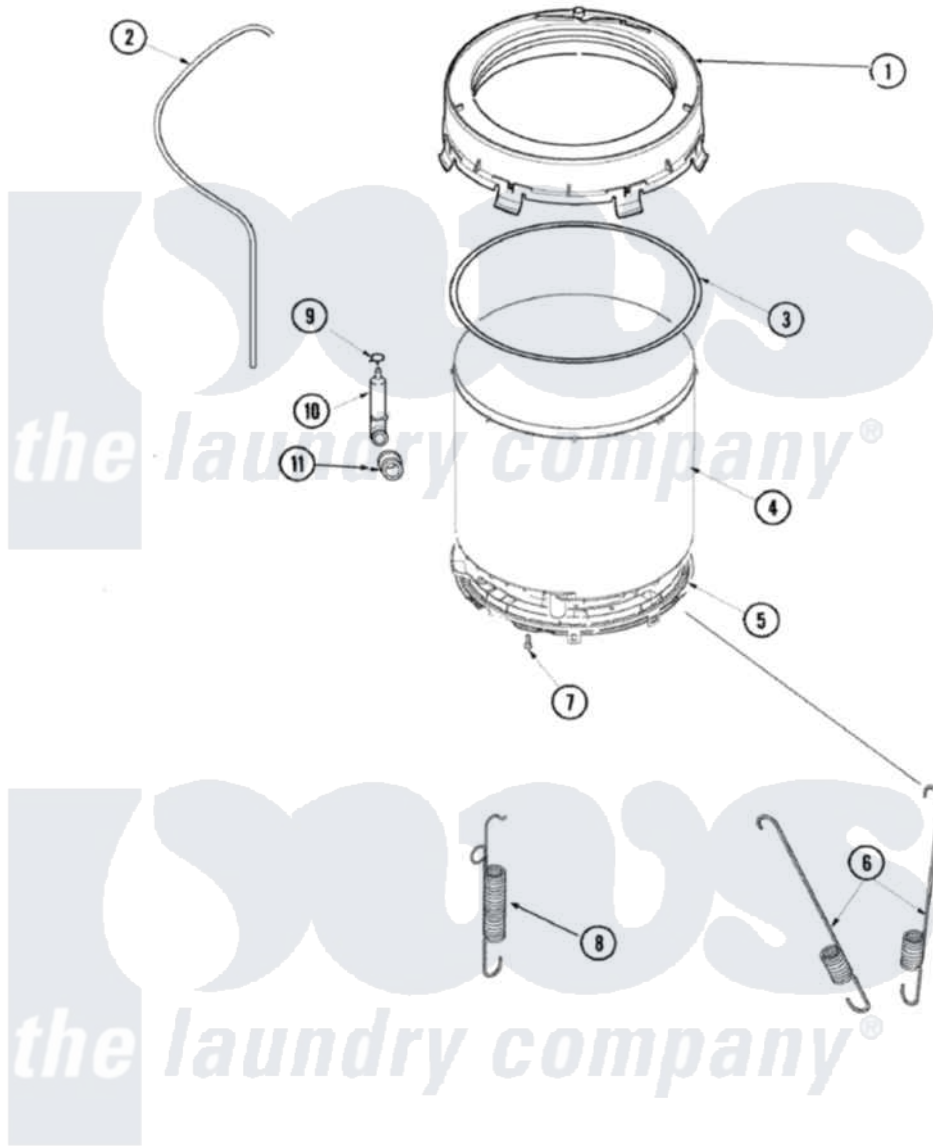

# Maytag SAV5600AWW 09 - OUTER TUB (SERIES 15)

Maytag Residential Maytag SAV5600AWW Washer Parts Parts Diagram 09 - OUTER TUB (SERIES 15)  
 Click on the part number to view part

Item	Original Part Number	Replaced By	Status	Part Description
1	40112001P		Not Available	COVER, OUTER TUB
2	40065001	<a href="#">21001748</a>		Hose, Pressure Switch
3	<a href="#">40076601</a>			Gasket, Tub Cover
4	<a href="#">40111001P</a>			Tub, Plastic Outer
5	<a href="#">27001067</a>			Bottom, Outer Tub
6	27001026	<a href="#">Y37001124</a>		Spring, Tall Tub
7	<a href="#">40064301</a>			Screw, 1/4-15 x 3/4 Hex
8	<a href="#">27001025</a>			Spring, Counterweight
9	40109101	<a href="#">285655</a>		Clamp, Hose
10	<a href="#">40008501</a>			Assembly, Pressure Bulb
11	<a href="#">40037801</a>			Grommet