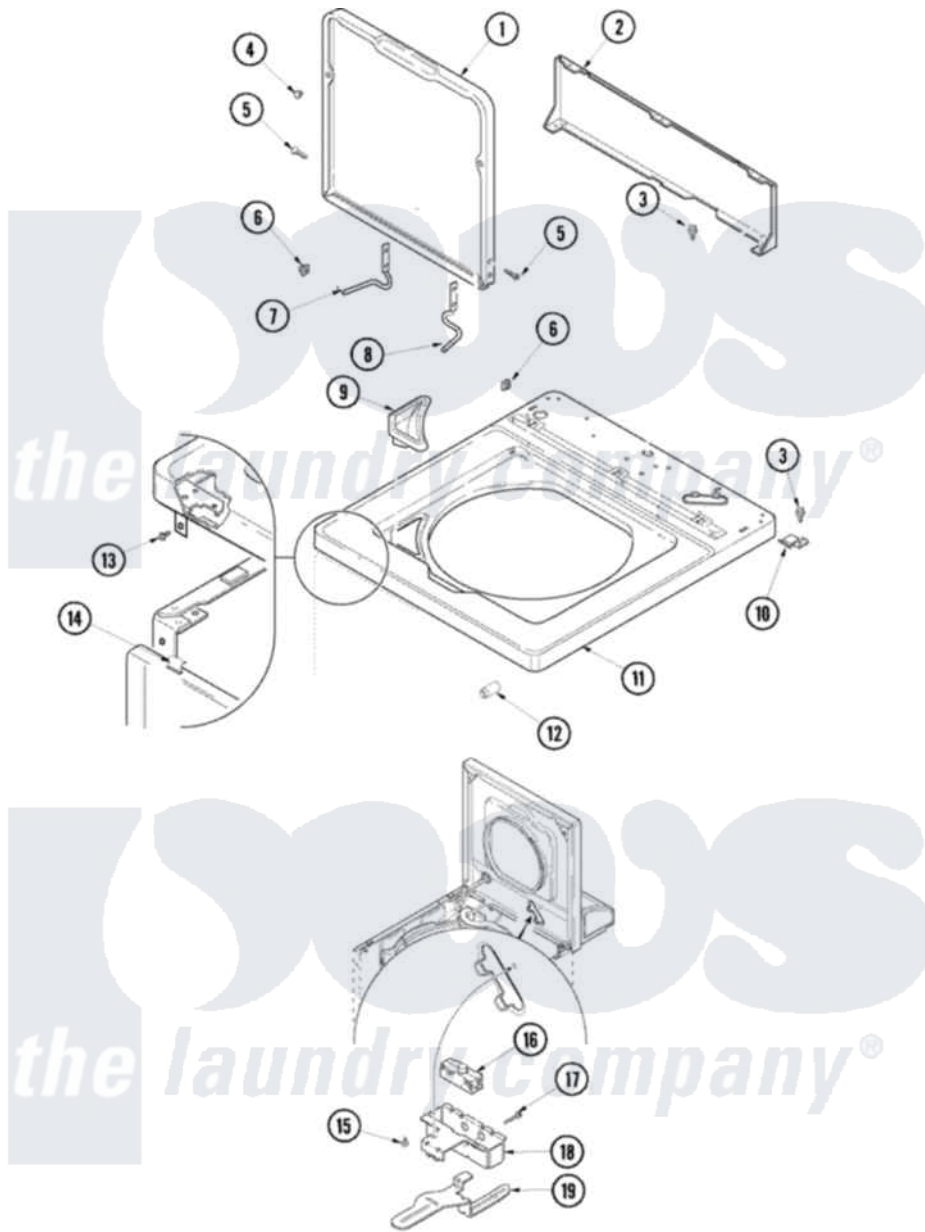

Maytag SAV5600AWW 11 - TOP

Maytag [Residential Maytag SAV5600AWW Washer Parts](#) Parts Diagram 11 - TOP
 Click on the part number to view part

Item	Original Part Number	Replaced By	Status	Part Description
1	27001082		Not Available	LID (WHT W/INSTRUCTION)
2	40121402			Panel, Back
3	501086	90767		Screw, 8A X 3/8 HeX Washer Head Tapping
4	40038001			Bumper
5	40039201	W10119828		Screw, Lid Hinge Mounting
6	40008201			Bushing, Hinge
7	40094002			Hinge, Lid Left Stop
8	40094101			Hinge, Lid Right Pass
9	40093901			Dispenser, Bleach
10	40063901			Clip, Hold Down
11	40000202WP	27001182		Top
12	40102101			Cap, Hinge
13	503661	27001200		Screw
14	56080	22001650		Fastener, Spring
15	501086	90767		Screw, 8A X 3/8 HeX Washer Head Tapping

16	40035001	27001095	Switch, Lid
17	40040701		Screw, Tapping No.6b-20
18	40009801		Holder, Lid Switch
19	40009701		Arm, Lid Switch