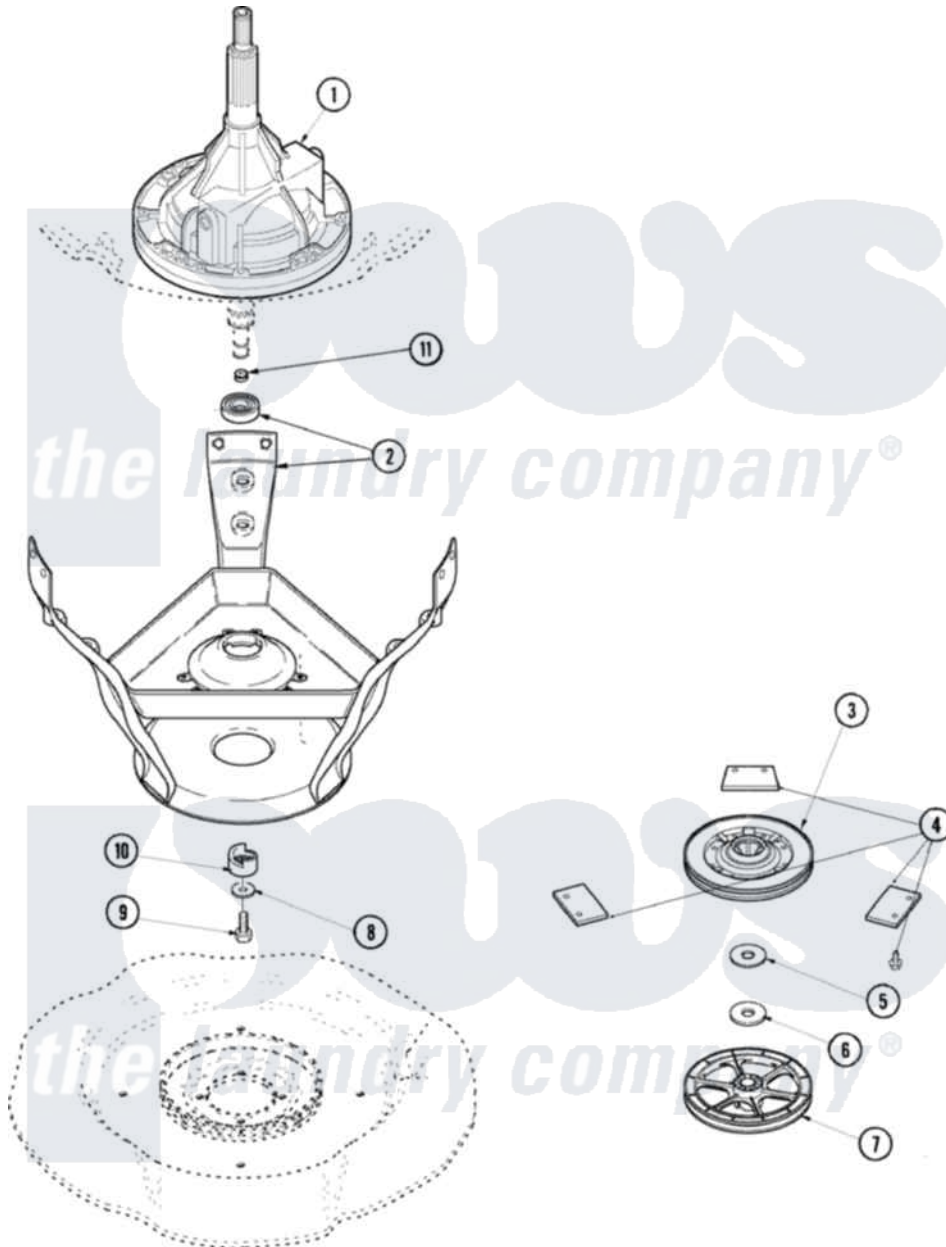

# Maytag SAV5600AWW 12 - TRANSMISSION & BRAKE

Maytag [Residential Maytag SAV5600AWW Washer Parts](#) Parts Diagram 12 - TRANSMISSION & BRAKE  
 Click on the part number to view part

Item	Original Part Number	Replaced By	Status	Part Description
1	40065301	<a href="#">12002178</a>		Transmison
2	40015302P	<a href="#">12002013</a>		Base
3	<a href="#">R9900474</a>			Brake Assembly
4	<a href="#">R0000014</a>			Kit, Brake Pad
"	<a href="#">26594P</a>			Grease, Silicone - 2 Oz Tube
5	<a href="#">40065701</a>			Washer, 2 Odx.63 ID
6	<a href="#">40063201</a>			Washer, Flat
7	<a href="#">40047202</a>			Pulley, Spin
8	<a href="#">40041501</a>			Washer
9	<a href="#">40063401</a>			Screw, 1/4-20 x 5/8 Hex
10	40047401	<a href="#">40047402</a>		Helix, Plastic
11	35-2010	<a href="#">207843</a>		Lip Seal Repair Kit