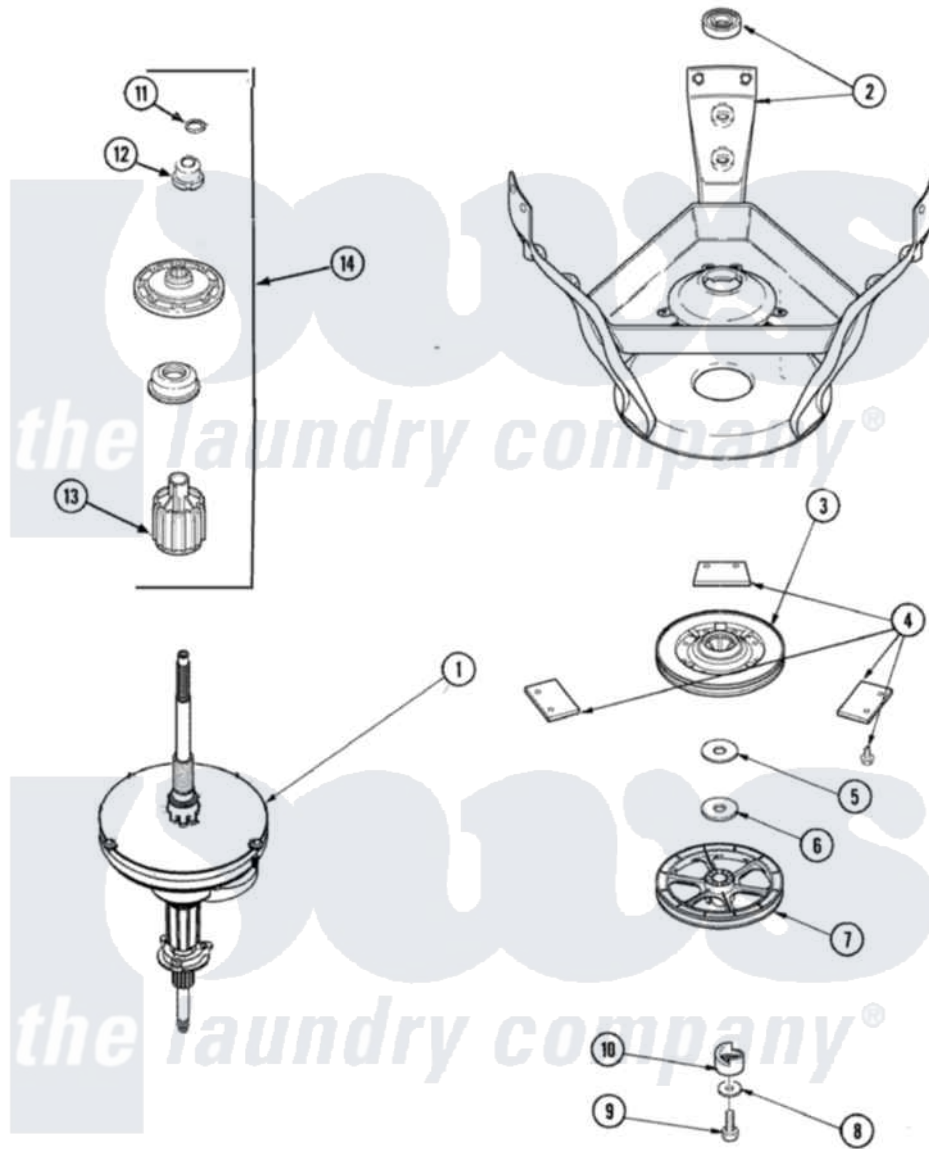

Maytag SAV5600AWW 13 - TRANSMISSION & BRAKE (SERIES 15)

Maytag Residential Maytag SAV5600AWW Washer Parts Parts Diagram 13 - TRANSMISSION & BRAKE (SERIES 15)

Click on the part number to view part

Item	Original Part Number	Replaced By	Status	Part Description
1	27001035	W10219151		Transmission
2	40015302P	12002013		Base
3	R9900474			Brake Assembly
4	R0000014			Kit, Brake Pad
"	26594P			Grease, Silicone - 2 Oz Tube
5	40065701			Washer, 2 Odx.63 ID
6	40063201			Washer, Flat
7	40047202			Pulley, Spin
8	40041501			Washer
9	40063401			Screw, 1/4-20 x 5/8 Hex
10	40047401	40047402		Helix, Plastic
11	25-7941			"O" Ring, Agtr Drive Shaft
12	21001533	35-5655-1		Seal
13	Y2200109	W10116784		Bell-Drive
14	Y2200460	W10116791		Hub And Seal