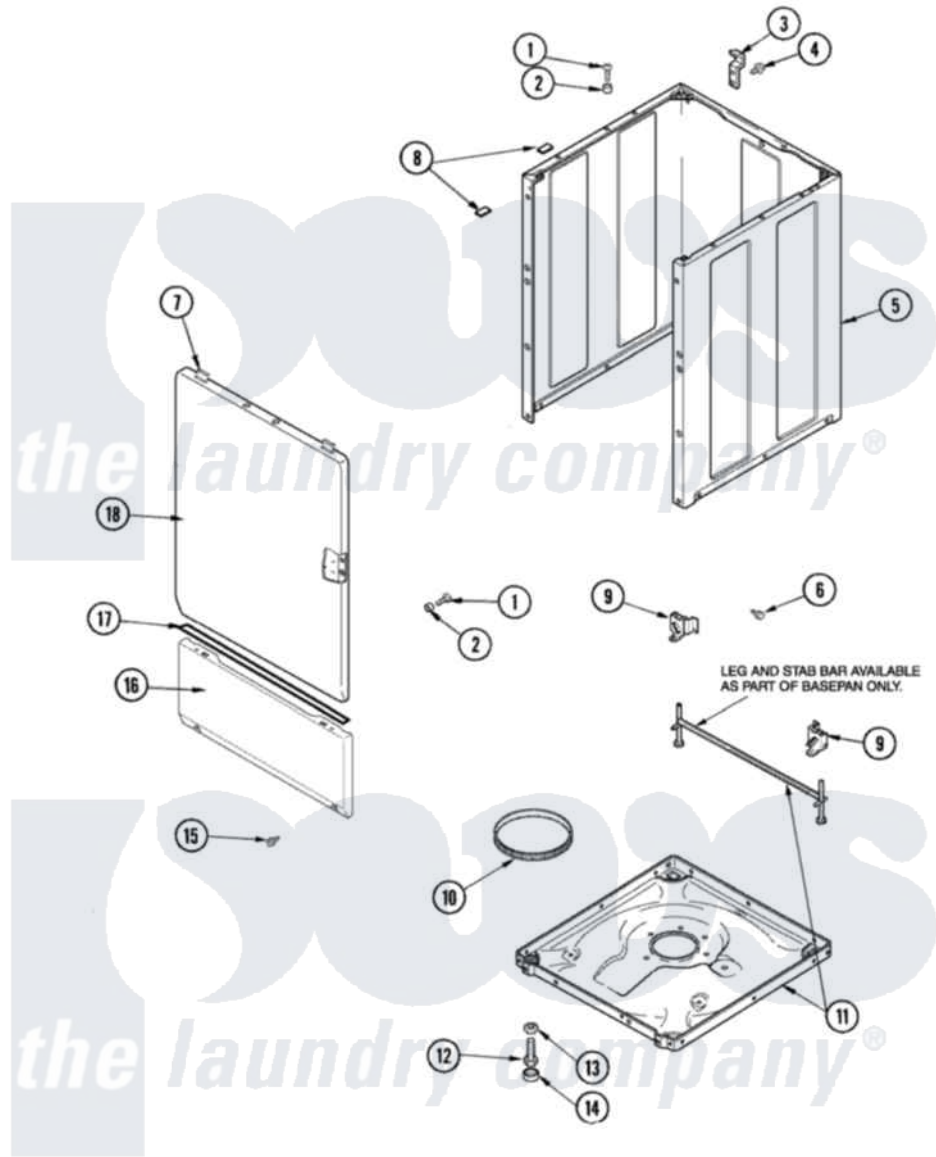

Maytag SAV5701AWQ 01 - CABINET & BASE

Maytag Residential Maytag SAV5701AWQ Washer Parts Parts Diagram 01 - CABINET & BASE
 Click on the part number to view part

Item	Original Part Number	Replaced By	Status	Part Description
1	32671	Y014874		Screw, Idler Arm And Sleeve
2	505187			Locator, Panel
3	500003			Hinge, Top
4	40064801	3390631		Screw, 10-16 X 3/8
5	40076402C	40076402CP		Cabinet, Dryer And Washer
6	40038201	27001200		Screw
7	40034202			Clip, Spring
"	56080	22001650		Fastener, Spring
"	501086	90767		Screw, 8A X 3/8 HeX Washer Head Tapping
8	Y56128			Pad, Bumper
9	40031501			Bracket, Self Leveling
10	40037401			Ring, Friction
11	40031201P	27001226		Base Lev
12	40039001	22003428		Leg, Adjustable
13	40038101			Nut, Leg
14	40016001			Foot, Rubber

15	40034101		Screw, No.12bx1/2
16	22003511		Insulation
"	40045301C	40045301CP	Panel, Access
17	40083101		Tape, Foam
18	40035401CP		Panel, Front
"	22001817		Sheet, Sound Damper