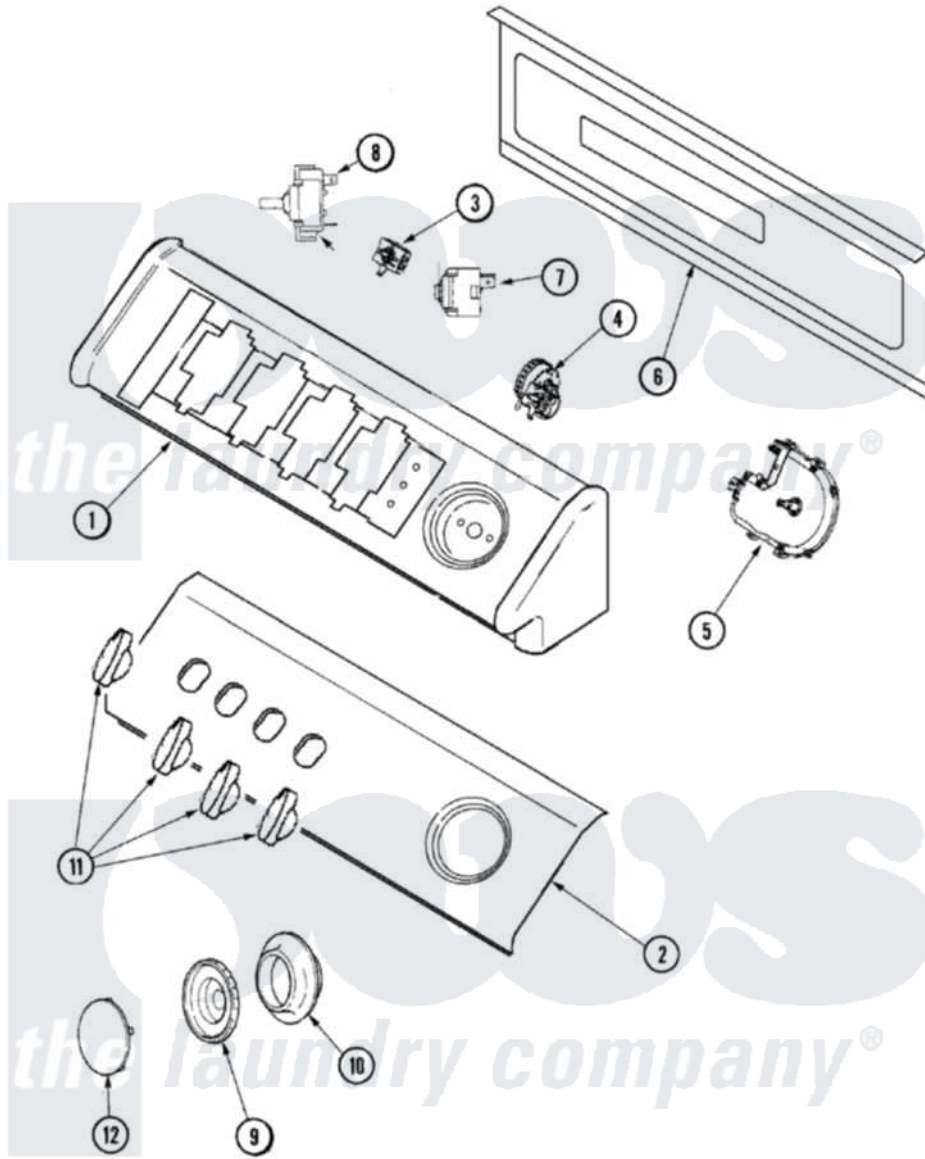

Maytag SAV5701AWQ 02 - CONTROL PANEL

Maytag [Residential Maytag SAV5701AWQ Washer Parts](#) Parts Diagram 02 - CONTROL PANEL
 Click on the part number to view part

Item	Original Part Number	Replaced By	Status	Part Description
1	37001115			Console
2	27001050			Facia Ground Wire Assembly
"	27001077			Facia
3	27001059			Switch, Temperature
4	27001047			Switch, Pressure
5	27001060			Timer
"	33001855	33002917		Screw, No.10-16
6	27001051			Back Panel, Hood/Console
"	40131001			Board, Atc 3 Point
7	22001794			Switch, Rotary
8	22002578			Switch, Speed
9	27001224			Knob, Timer
10	27001078			Skirt, Timer Knob
"	22002997			Pin, Locking
11	22003919	22002589		Knob, Selector
12	33002347			Timer Knob Insert/Cap