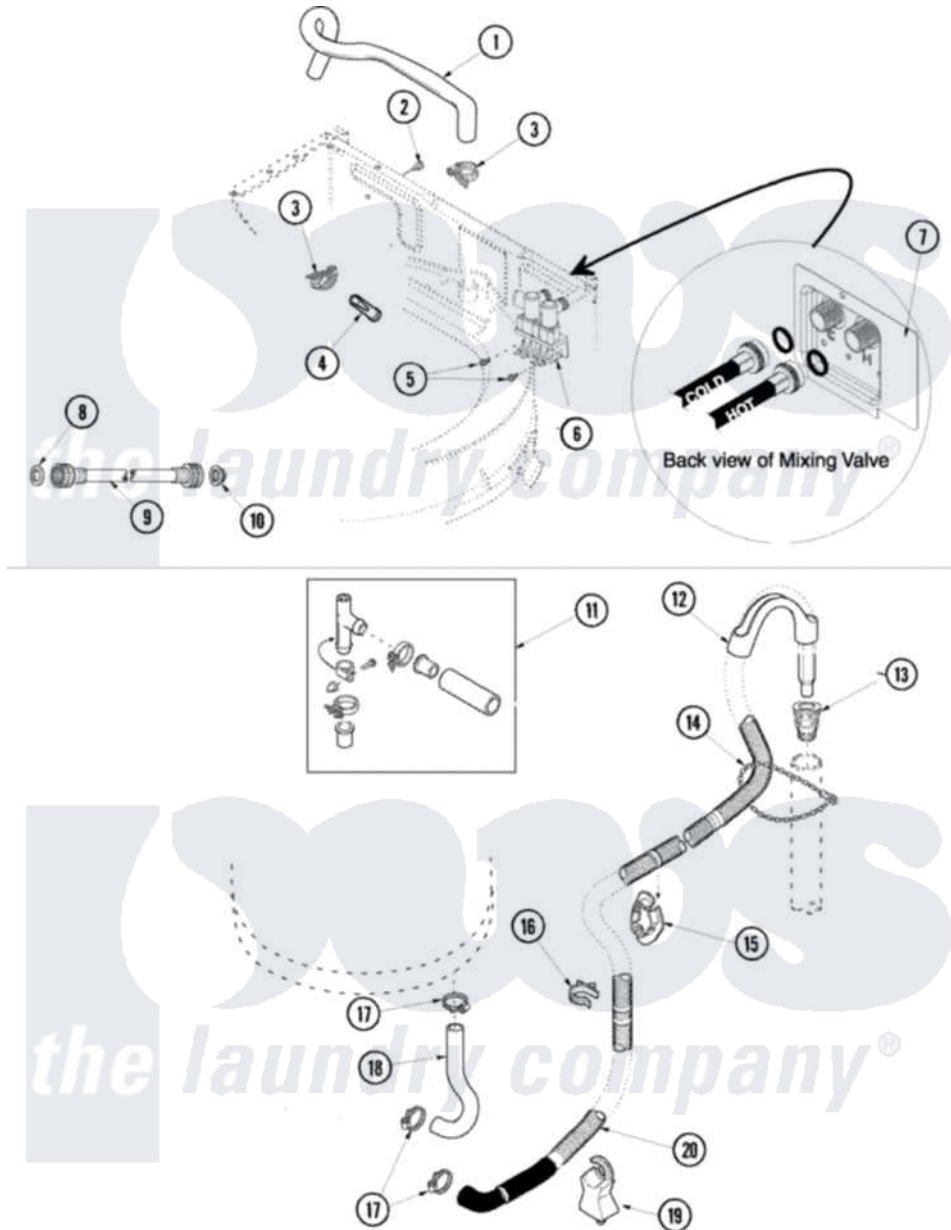

Maytag SAV5701AWQ 03 - MIXING VALVE AND HOSES

Maytag [Residential Maytag SAV5701AWQ Washer Parts](#) Parts Diagram 03 - MIXING VALVE AND HOSES
 Click on the part number to view part

Item	Original Part Number	Replaced By	Status	Part Description
1	40098901	27001184		Hose, Mixing Valve To Tub
2	503661	27001200		Screw
3	36801	596669		Clamp, Manifold
4	34500	22001900		Preventer, Back Flow
5	501086	90767		Screw, 8A X 3/8 HeX Washer Head Tapping
6	27001075	40107001		Valve, Mixing-E2
"	27001062		Not Available	TWISTED PAIR ASSY (WIRE)
7	40098801			Plate, Mixing Value
8	20290	Y013783		Washer, Inlet Hose
9	35-0874	76313		Hosefill
"	33-7891	89503		Hose-Inlet
10	28605	22002960		Strainer, Washer Inlet
11	562P3	76660		Break-Sphn
12	33615	22003814		Retainer, Drain Hose
13	40008101			Adapter, Standpipe
14	33489	8539404		Tie-Wire

15	40058501	Relief, Strain Drain	
16	36014	Clip, Retainer-Hose	
17	36801	596669	Clamp, Manifold
18	40094201	Hose, Tub To Pump	
19	40044901	Stand, Hose	
20	40053901	Hose, Drain	