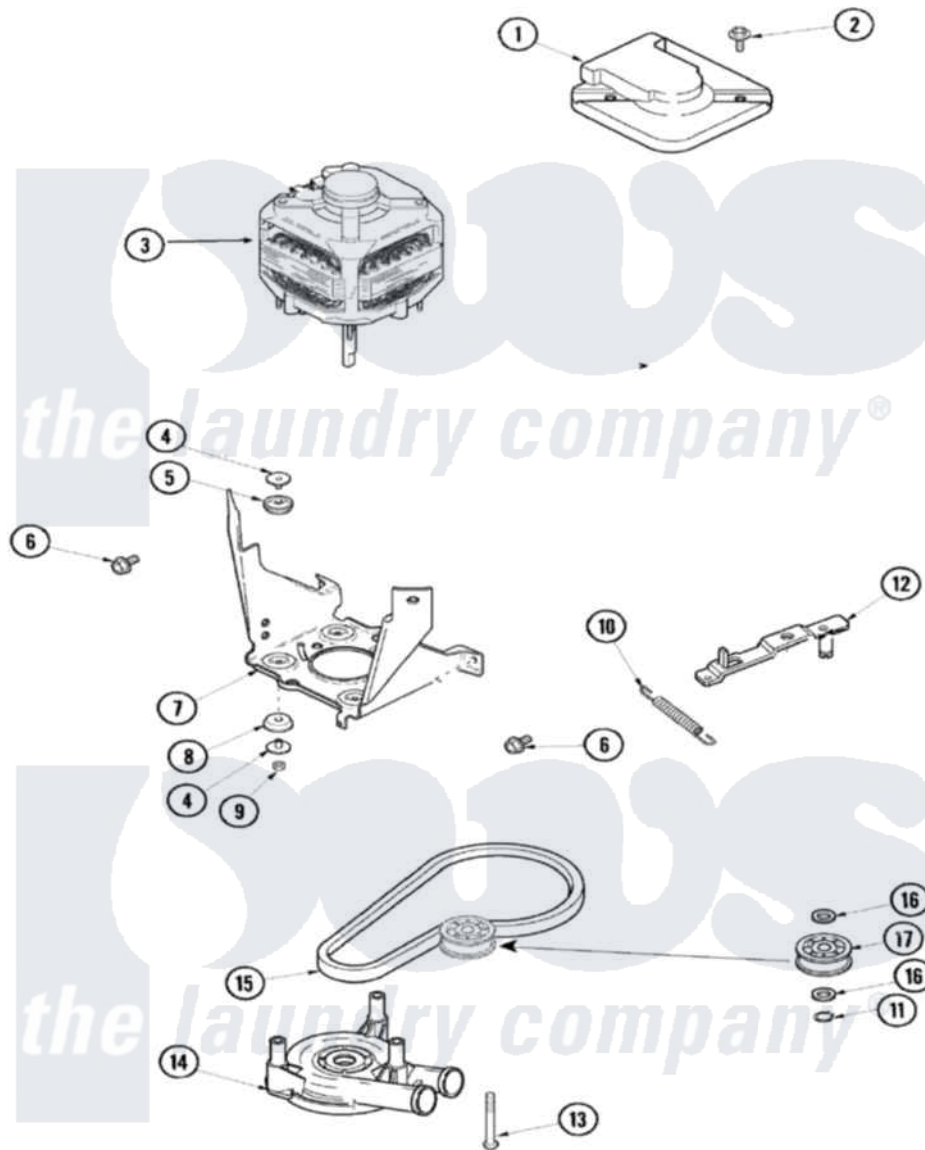

# Maytag SAV5701AWQ 04 - MOTOR, PUMP AND IDLER ASSEMBLY

Maytag [Residential Maytag SAV5701AWQ Washer Parts](#) Parts Diagram 04 - MOTOR, PUMP AND IDLER ASSEMBLY

[Click on the part number to view part](#)

Item	Original Part Number	Replaced By	Status	Part Description
1	<a href="#">40112301</a>			Shield, Motor
2	40046701	<a href="#">4312464</a>		Screw
3	27001055	<a href="#">27001215</a>		Motor W/Pulley
4	<a href="#">40053701</a>			Post, Isolator
5	<a href="#">40053801</a>			Mount, Motor Upper
6	40105601	<a href="#">40128701</a>		Screw, 5/16-18 X .50
7	40015502		Not Available	BRACKET, MOTOR MOUNT
8	<a href="#">40054301</a>			Mount, Motor Lower
9	40095101	<a href="#">Y707702</a>		Locknut
10	<a href="#">40061401</a>			Spring, Idler Lever
11	<a href="#">23748</a>			Ring, Retaining
12	<a href="#">27001028</a>			Idler Lever Assembly
13	<a href="#">40063701</a>			Screw, 10-16 x 1.75
14	27001024	<a href="#">285655</a>		Clamp, Hose
"	40040301	<a href="#">27001233</a>		Pump
15	<a href="#">27001006</a>			Belt, Spin And Agitator

16	<a href="#">52549</a>	Washer, 501 ID X3/4 Odx
17	<a href="#">27001225</a>	Nut, Jam Mid Lock 1/4-20
"	<a href="#">40045001</a>	Idler Pulley Assembly
"	<a href="#">40038901</a>	Screw, 1/4-20