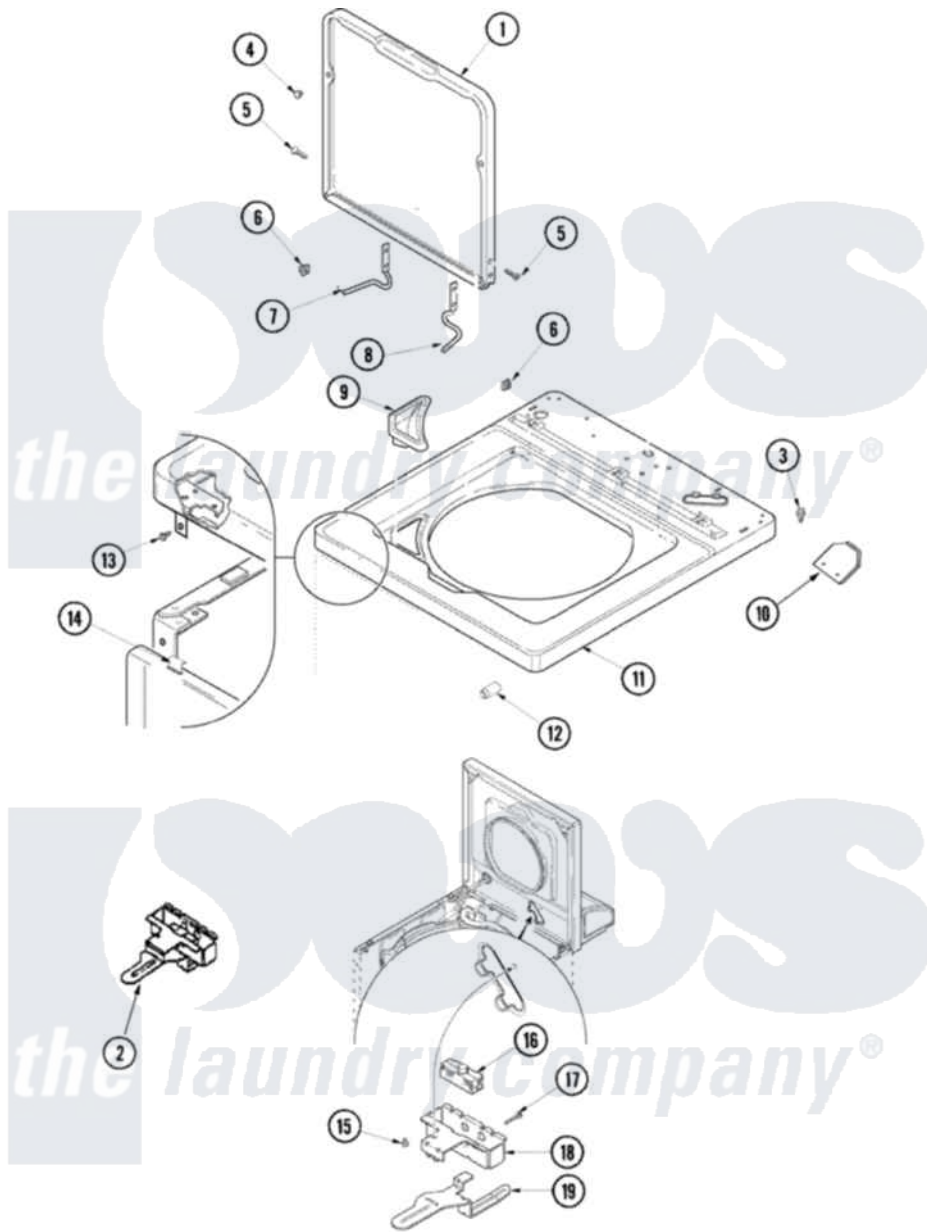

# Maytag SAV5701AWQ 06 - TOP AND DOOR SWITCH

Maytag [Residential Maytag SAV5701AWQ Washer Parts](#) Parts Diagram 06 - TOP AND DOOR SWITCH  
 Click on the part number to view part

Item	Original Part Number	Replaced By	Status	Part Description
1	<a href="#">27001083</a>			Lid
2	40034901	<a href="#">40034901P</a>		Assembly- Lid
3	501086	<a href="#">90767</a>		Screw, 8A X 3/8 HeX Washer Head Tapping
4	<a href="#">40038001</a>			Bumper
5	40039201	<a href="#">W10119828</a>		Screw, Lid Hinge Mounting
6	<a href="#">40008201</a>			Bushing, Hinge
7	<a href="#">40094002</a>			Hinge, Lid Left Stop
8	<a href="#">40094101</a>			Hinge, Lid Right Pass
9	<a href="#">40093901</a>			Dispenser, Bleach
10	<a href="#">40063901</a>			Clip, Hold Down
11	27001044	<a href="#">27001182</a>		Top
12	<a href="#">40102101</a>			Cap, Hinge
13	503661	<a href="#">27001200</a>		Screw
14	56080	<a href="#">22001650</a>		Fastener, Spring
15	501086	<a href="#">90767</a>		Screw, 8A X 3/8 HeX Washer Head Tapping

16	40035001	<a href="#">27001095</a>	Switch, Lid
17	<a href="#">40040701</a>		Screw, Tapping No.6b-20
18	<a href="#">40009801</a>		Holder, Lid Switch
19	<a href="#">40009701</a>		Arm, Lid Switch