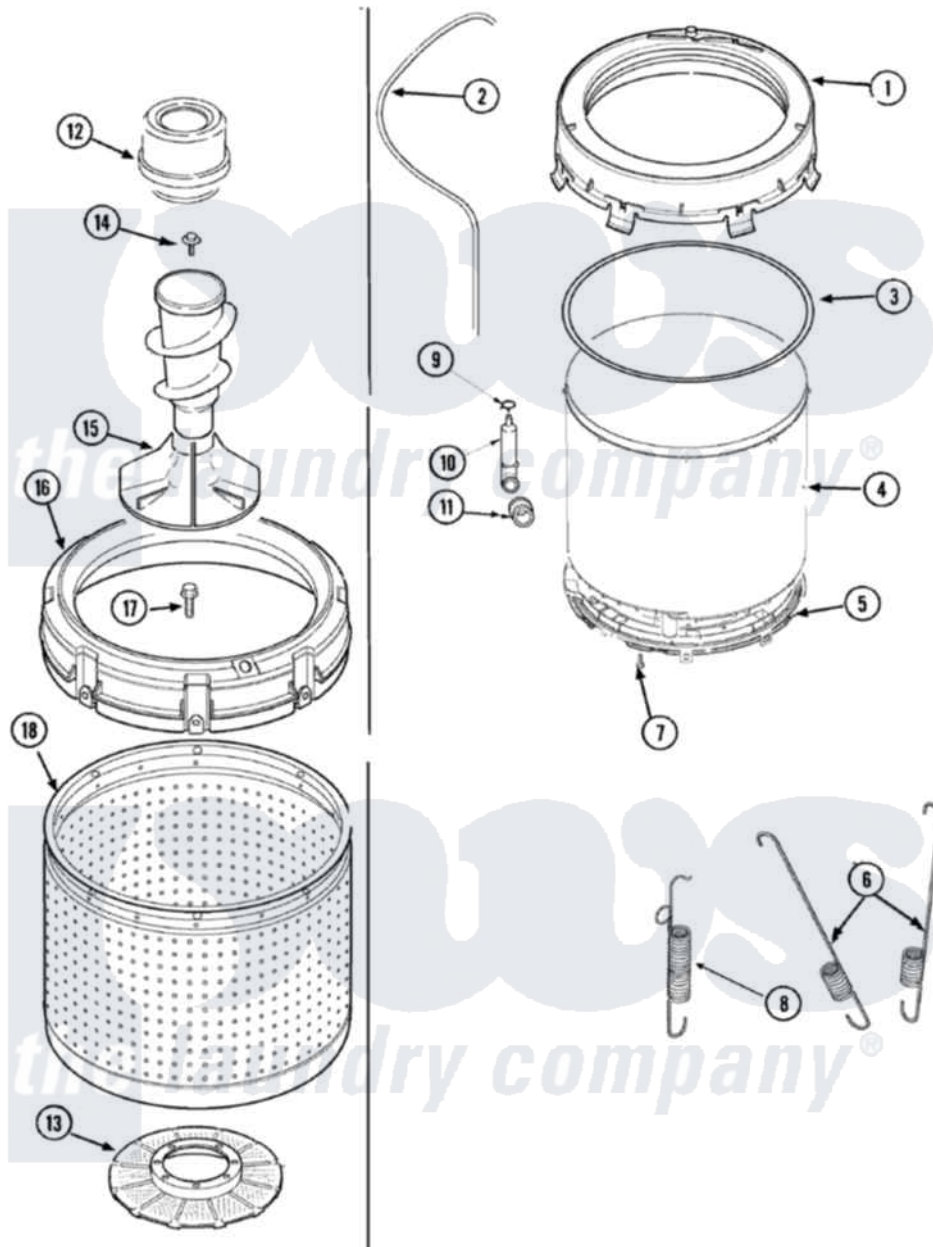

Maytag SAV5701AWQ 08 - TUB (INNER & OUTER)

Maytag [Residential Maytag SAV5701AWQ Washer Parts](#) Parts Diagram 08 - TUB (INNER & OUTER)
 Click on the part number to view part

Item	Original Part Number	Replaced By	Status	Part Description
1	27001053		Not Available	TUB COVER ASSY W' GASKET
2	40065001	21001748		Hose, Pressure Switch
3	40076601			Gasket, Tub Cover
4	40111001P			Tub, Plastic Outer
5	27001067			Bottom, Outer Tub
6	27001026	Y37001124		Spring, Tall Tub
7	40064301			Screw, 1/4-15 x 3/4 Hex
8	27001025			Spring, Counterweight
9	27001024	285655		Clamp, Hose
10	40008501			Assembly, Pressure Bulb
11	40037801			Grommet
12	21001905			Dispenser, Fabric
13	40008001			Filter, Lint
14	40065102			Screw, Shoulder 1/4
15	22004042			Agitator/Auger Assembly
16	27001052			Balance Ring