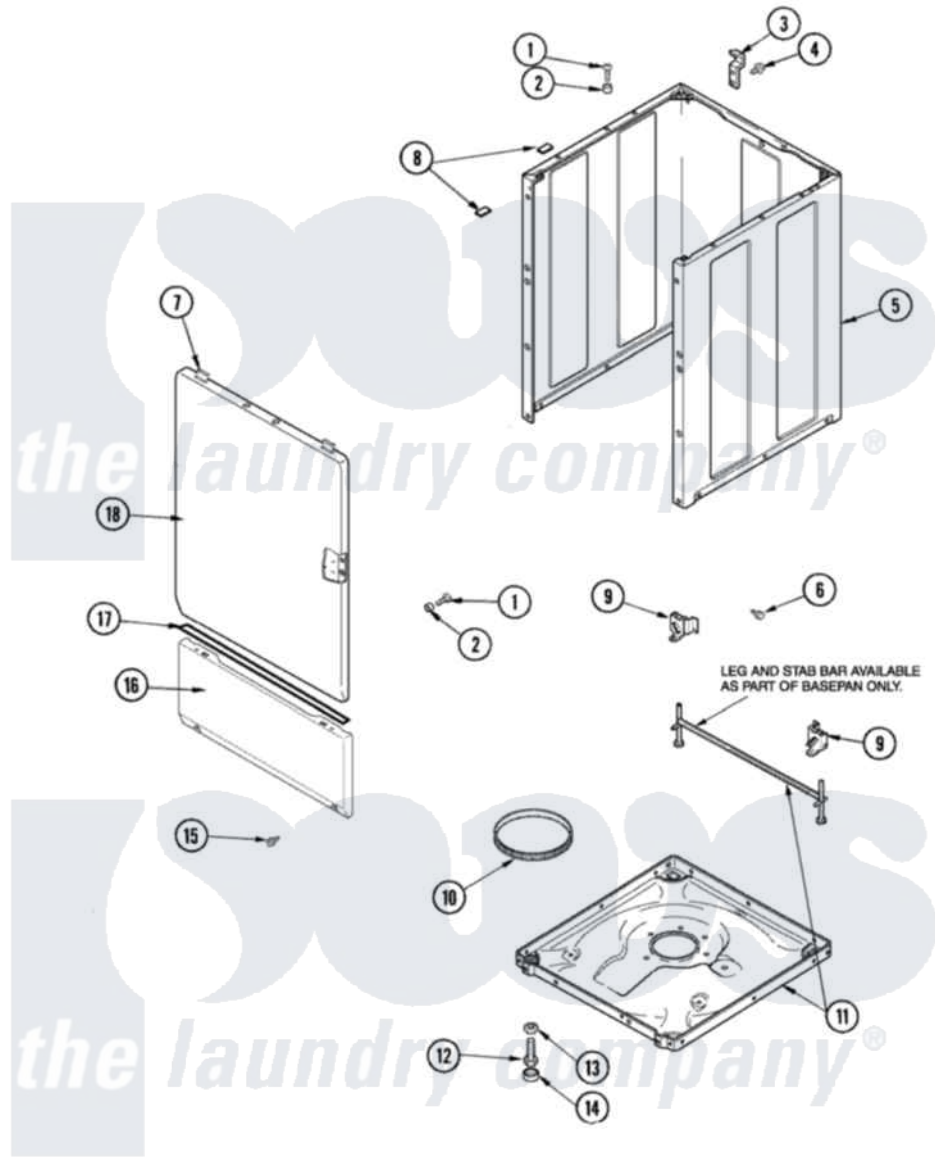

# Maytag SAV5701AWW 01 - CABINET & BASE

Maytag [Residential Maytag SAV5701AWW Washer Parts](#) Parts Diagram 01 - CABINET & BASE  
 Click on the part number to view part

Item	Original Part Number	Replaced By	Status	Part Description
1	32671	<a href="#">Y014874</a>		Screw, Idler Arm And Sleeve
2	<a href="#">505187</a>			Locator, Panel
3	<a href="#">500003</a>			Hinge, Top
4	40064801	<a href="#">3390631</a>		Screw, 10-16 X 3/8
5	40076402WP	<a href="#">37001284</a>		Cabinet As Pack
6	40038201	<a href="#">27001200</a>		Screw
7	<a href="#">40034202</a>			Clip, Spring
"	56080	<a href="#">22001650</a>		Fastener, Spring
"	501086	<a href="#">90767</a>		Screw, 8A X 3/8 HeX Washer Head Tapping
8	<a href="#">Y56128</a>			Pad, Bumper
9	<a href="#">40031501</a>			Bracket, Self Leveling
10	<a href="#">40037401</a>			Ring, Friction
11	40031201P	<a href="#">27001226</a>		Base Lev
12	40039001	<a href="#">22003428</a>		Leg, Adjustable
13	<a href="#">40038101</a>			Nut, Leg
14	<a href="#">40016001</a>			Foot, Rubber

15	<a href="#">40034101</a>	Screw, No.12bx1/2
16	<a href="#">22003511</a>	Insulation
"	<a href="#">40045301WP</a>	Panel, Access
17	<a href="#">40083101</a>	Tape, Foam
18	<a href="#">40035401WP</a>	Panel, Front
"	<a href="#">22001817</a>	Sheet, Sound Damper