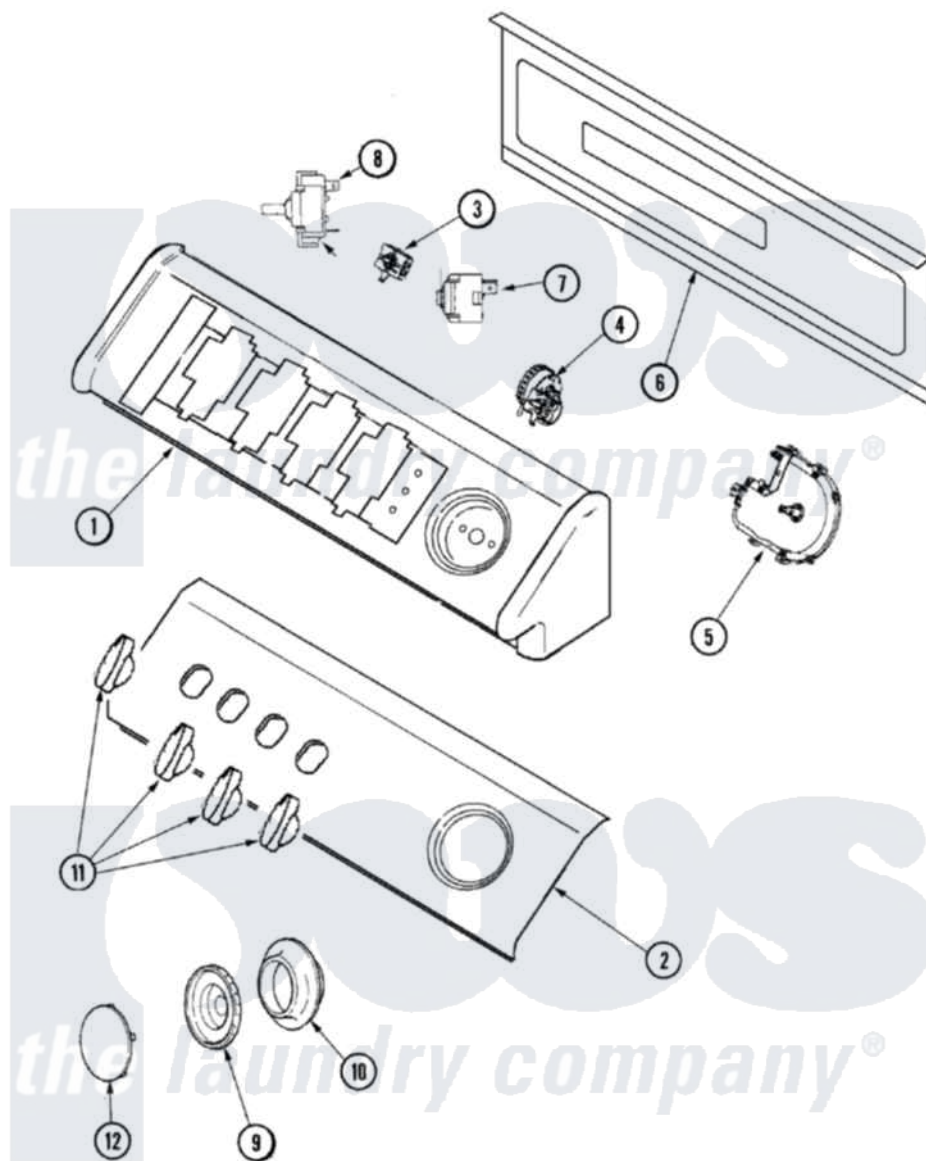

Maytag SAV5701AWW 02 - CONTROL PANEL

Maytag Residential Maytag SAV5701AWW Washer Parts Parts Diagram 02 - CONTROL PANEL
 Click on the part number to view part

Item	Original Part Number	Replaced By	Status	Part Description
1	27001110		Not Available	CONSOLE (WHT)
2	27001050			Facia Ground Wire Assembly
"	27001061	27001049		Graphic Control Panel, Facia
3	27001059			Switch, Temperature
4	27001047			Switch, Pressure
5	27001060			Timer
"	33001855	33002917		Screw, No.10-16
6	27001051			Back Panel, Hood/Console
"	40131001			Board, Atc 3 Point
7	22001794			Switch, Rotary
8	22002578			Switch, Speed
9	27001224			Knob, Timer
10	27001229			Skirt, Timer Knob
"	22002997			Pin, Locking
11	22003913	22001663		Knob, Selector Switch
12	22001664			Timer Knob Insert/Cap