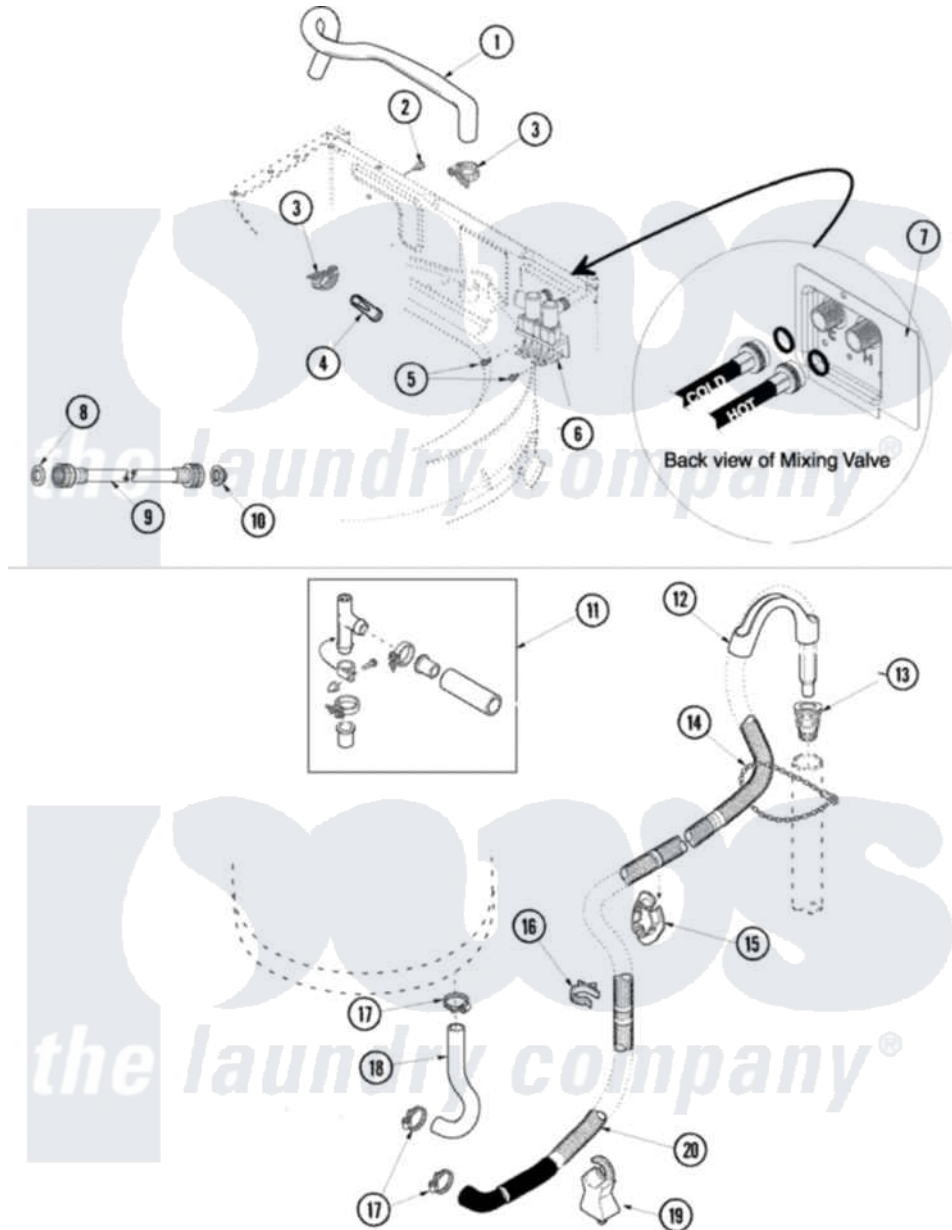

Maytag SAV5701AWW 03 - MIXING VALVE AND HOSES

Maytag [Residential Maytag SAV5701AWW Washer Parts](#) Parts Diagram 03 - MIXING VALVE AND HOSES
 Click on the part number to view part

Item	Original Part Number	Replaced By	Status	Part Description
1	40098901	27001184		Hose, Mixing Valve To Tub
2	503661	27001200		Screw
3	36801	596669		Clamp, Manifold
4	34500	22001900		Preventer, Back Flow
5	501086	90767		Screw, 8A X 3/8 HeX Washer Head Tapping
6	27001075	40107001		Valve, Mixing-E2
"	27001062		Not Available	TWISTED PAIR ASSY (WIRE)
7	40098801			Plate, Mixing Value
8	20290	Y013783		Washer, Inlet Hose
9	35-0874	76313		Hosefill
"	33-7891	89503		Hose-Inlet
10	28605	22002960		Strainer, Washer Inlet
11	562P3	76660		Break-Sphn
12	33615	22003814		Retainer, Drain Hose
13	40008101			Adapter, Standpipe
14	33489	8539404		Tie-Wire

15	40058501	Relief, Strain Drain	
16	36014	Clip, Retainer-Hose	
17	36801	596669	Clamp, Manifold
18	40094201	Hose, Tub To Pump	
19	40044901	Stand, Hose	
20	40053901	Hose, Drain	