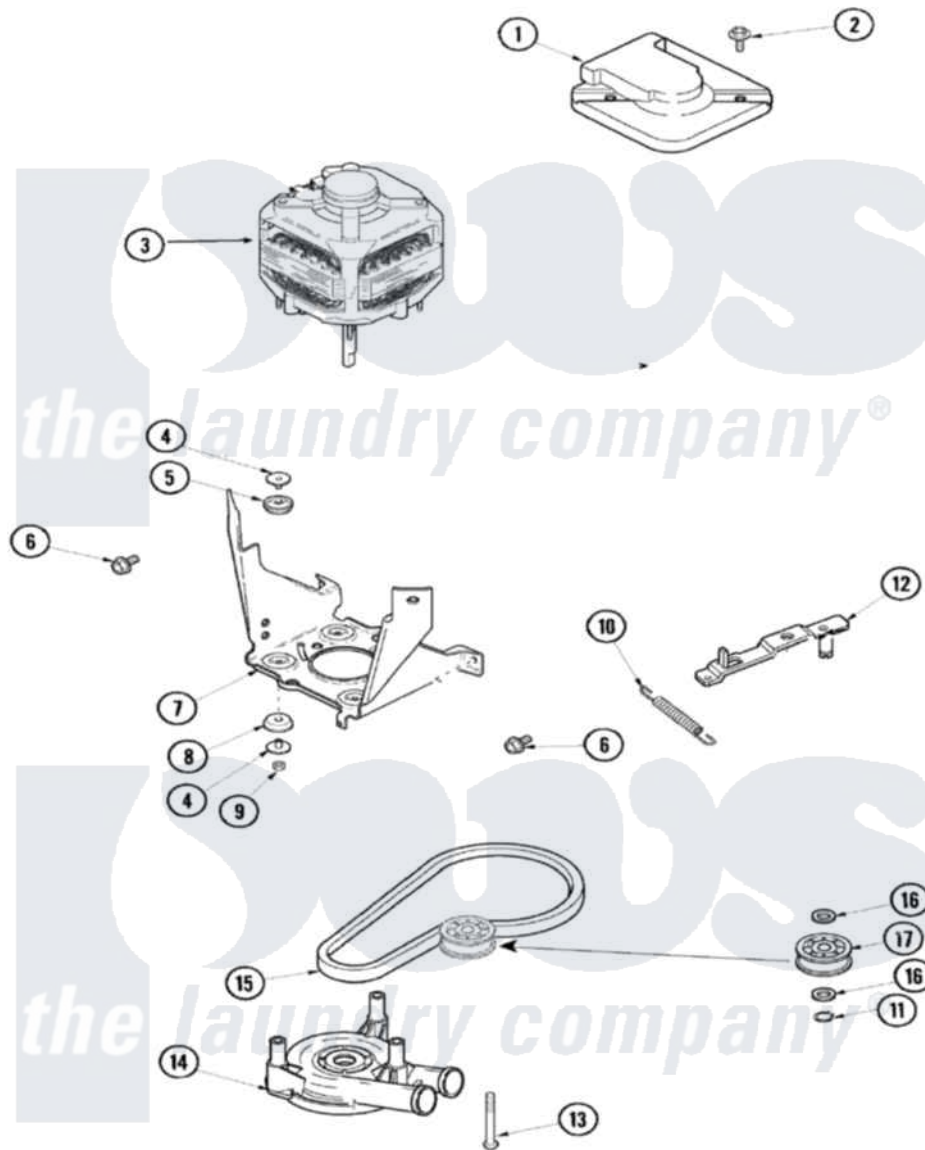

Maytag SAV5701AWW 04 - MOTOR, PUMP AND IDLER ASSEMBLY

Maytag [Residential Maytag SAV5701AWW Washer Parts](#) Parts Diagram 04 - MOTOR, PUMP AND IDLER ASSEMBLY

[Click on the part number to view part](#)

Item	Original Part Number	Replaced By	Status	Part Description
1	40112301			Shield, Motor
2	40046701	4312464		Screw
3	27001055	27001215		Motor W/Pulley
4	40053701			Post, Isolator
5	40053801			Mount, Motor Upper
6	40105601	40128701		Screw, 5/16-18 X .50
7	40015502		Not Available	BRACKET, MOTOR MOUNT
8	40054301			Mount, Motor Lower
9	40095101	Y707702		Locknut
10	40061401			Spring, Idler Lever
11	23748			Ring, Retaining
12	27001028			Idler Lever Assembly
13	40063701			Screw, 10-16 x 1.75
14	27001024	285655		Clamp, Hose
"	40040301	27001233		Pump
15	27001006			Belt, Spin And Agitator

16	52549	Washer, 501 ID X3/4 Odx
17	27001225	Nut, Jam Mid Lock 1/4-20
"	40045001	Idler Pulley Assembly
"	40038901	Screw, 1/4-20