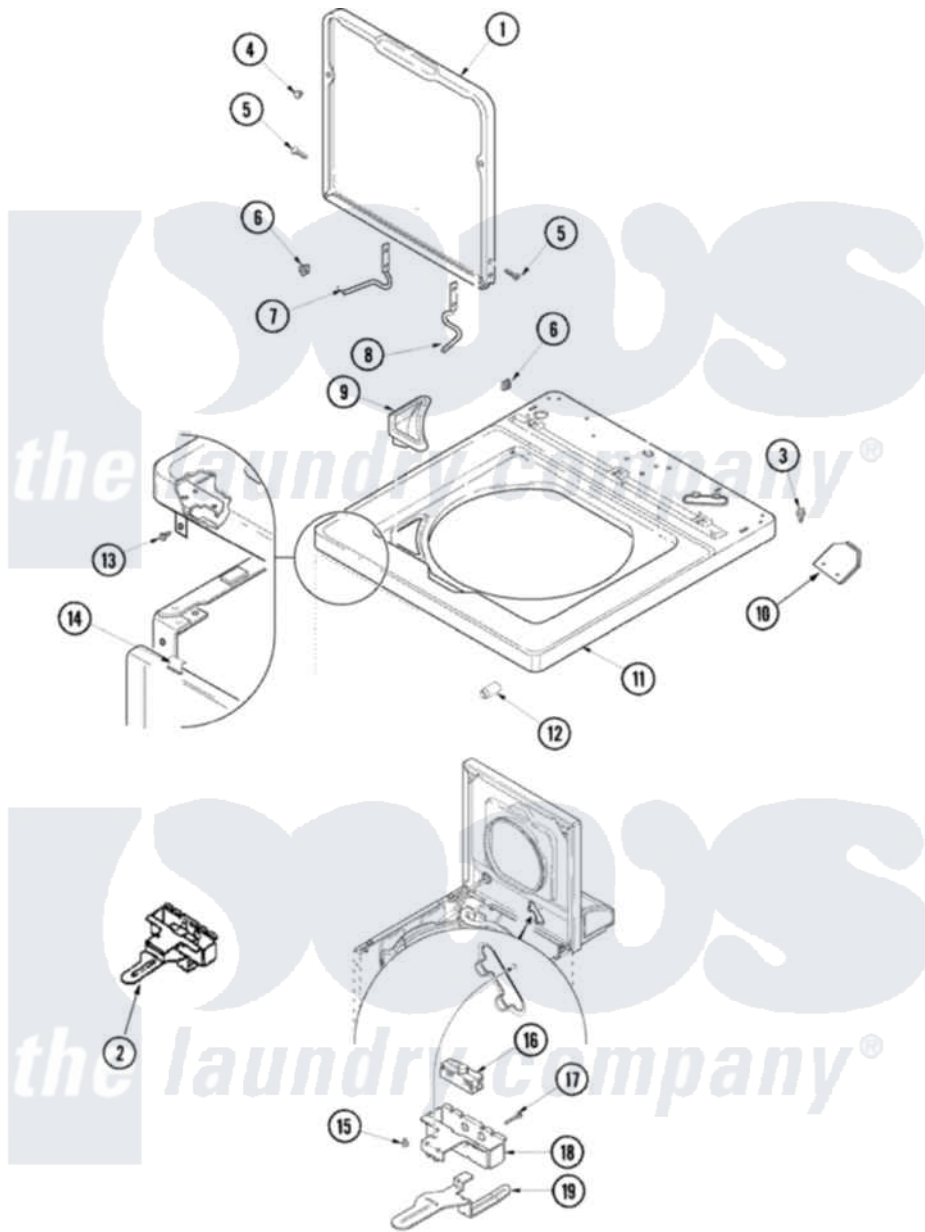

Maytag SAV5701AWW 06 - TOP AND DOOR SWITCH

Maytag [Residential Maytag SAV5701AWW Washer Parts](#) Parts Diagram 06 - TOP AND DOOR SWITCH
 Click on the part number to view part

Item	Original Part Number	Replaced By	Status	Part Description
1	27001082		Not Available	LID (WHT W/INSTRUCTION)
2	40034901	40034901P		Assembly- Lid
3	501086	90767		Screw, 8A X 3/8 HeX Washer Head Tapping
4	40038001			Bumper
5	40039201	W10119828		Screw, Lid Hinge Mounting
6	40008201			Bushing, Hinge
7	40094002			Hinge, Lid Left Stop
8	40094101			Hinge, Lid Right Pass
9	40093901			Dispenser, Bleach
10	40063901			Clip, Hold Down
11	27001044	27001182		Top
12	40102101			Cap, Hinge
13	503661	27001200		Screw
14	56080	22001650		Fastener, Spring
15	501086	90767		Screw, 8A X 3/8 HeX Washer Head Tapping

16	40035001	27001095	Switch, Lid
17	40040701		Screw, Tapping No.6b-20
18	40009801		Holder, Lid Switch
19	40009701		Arm, Lid Switch